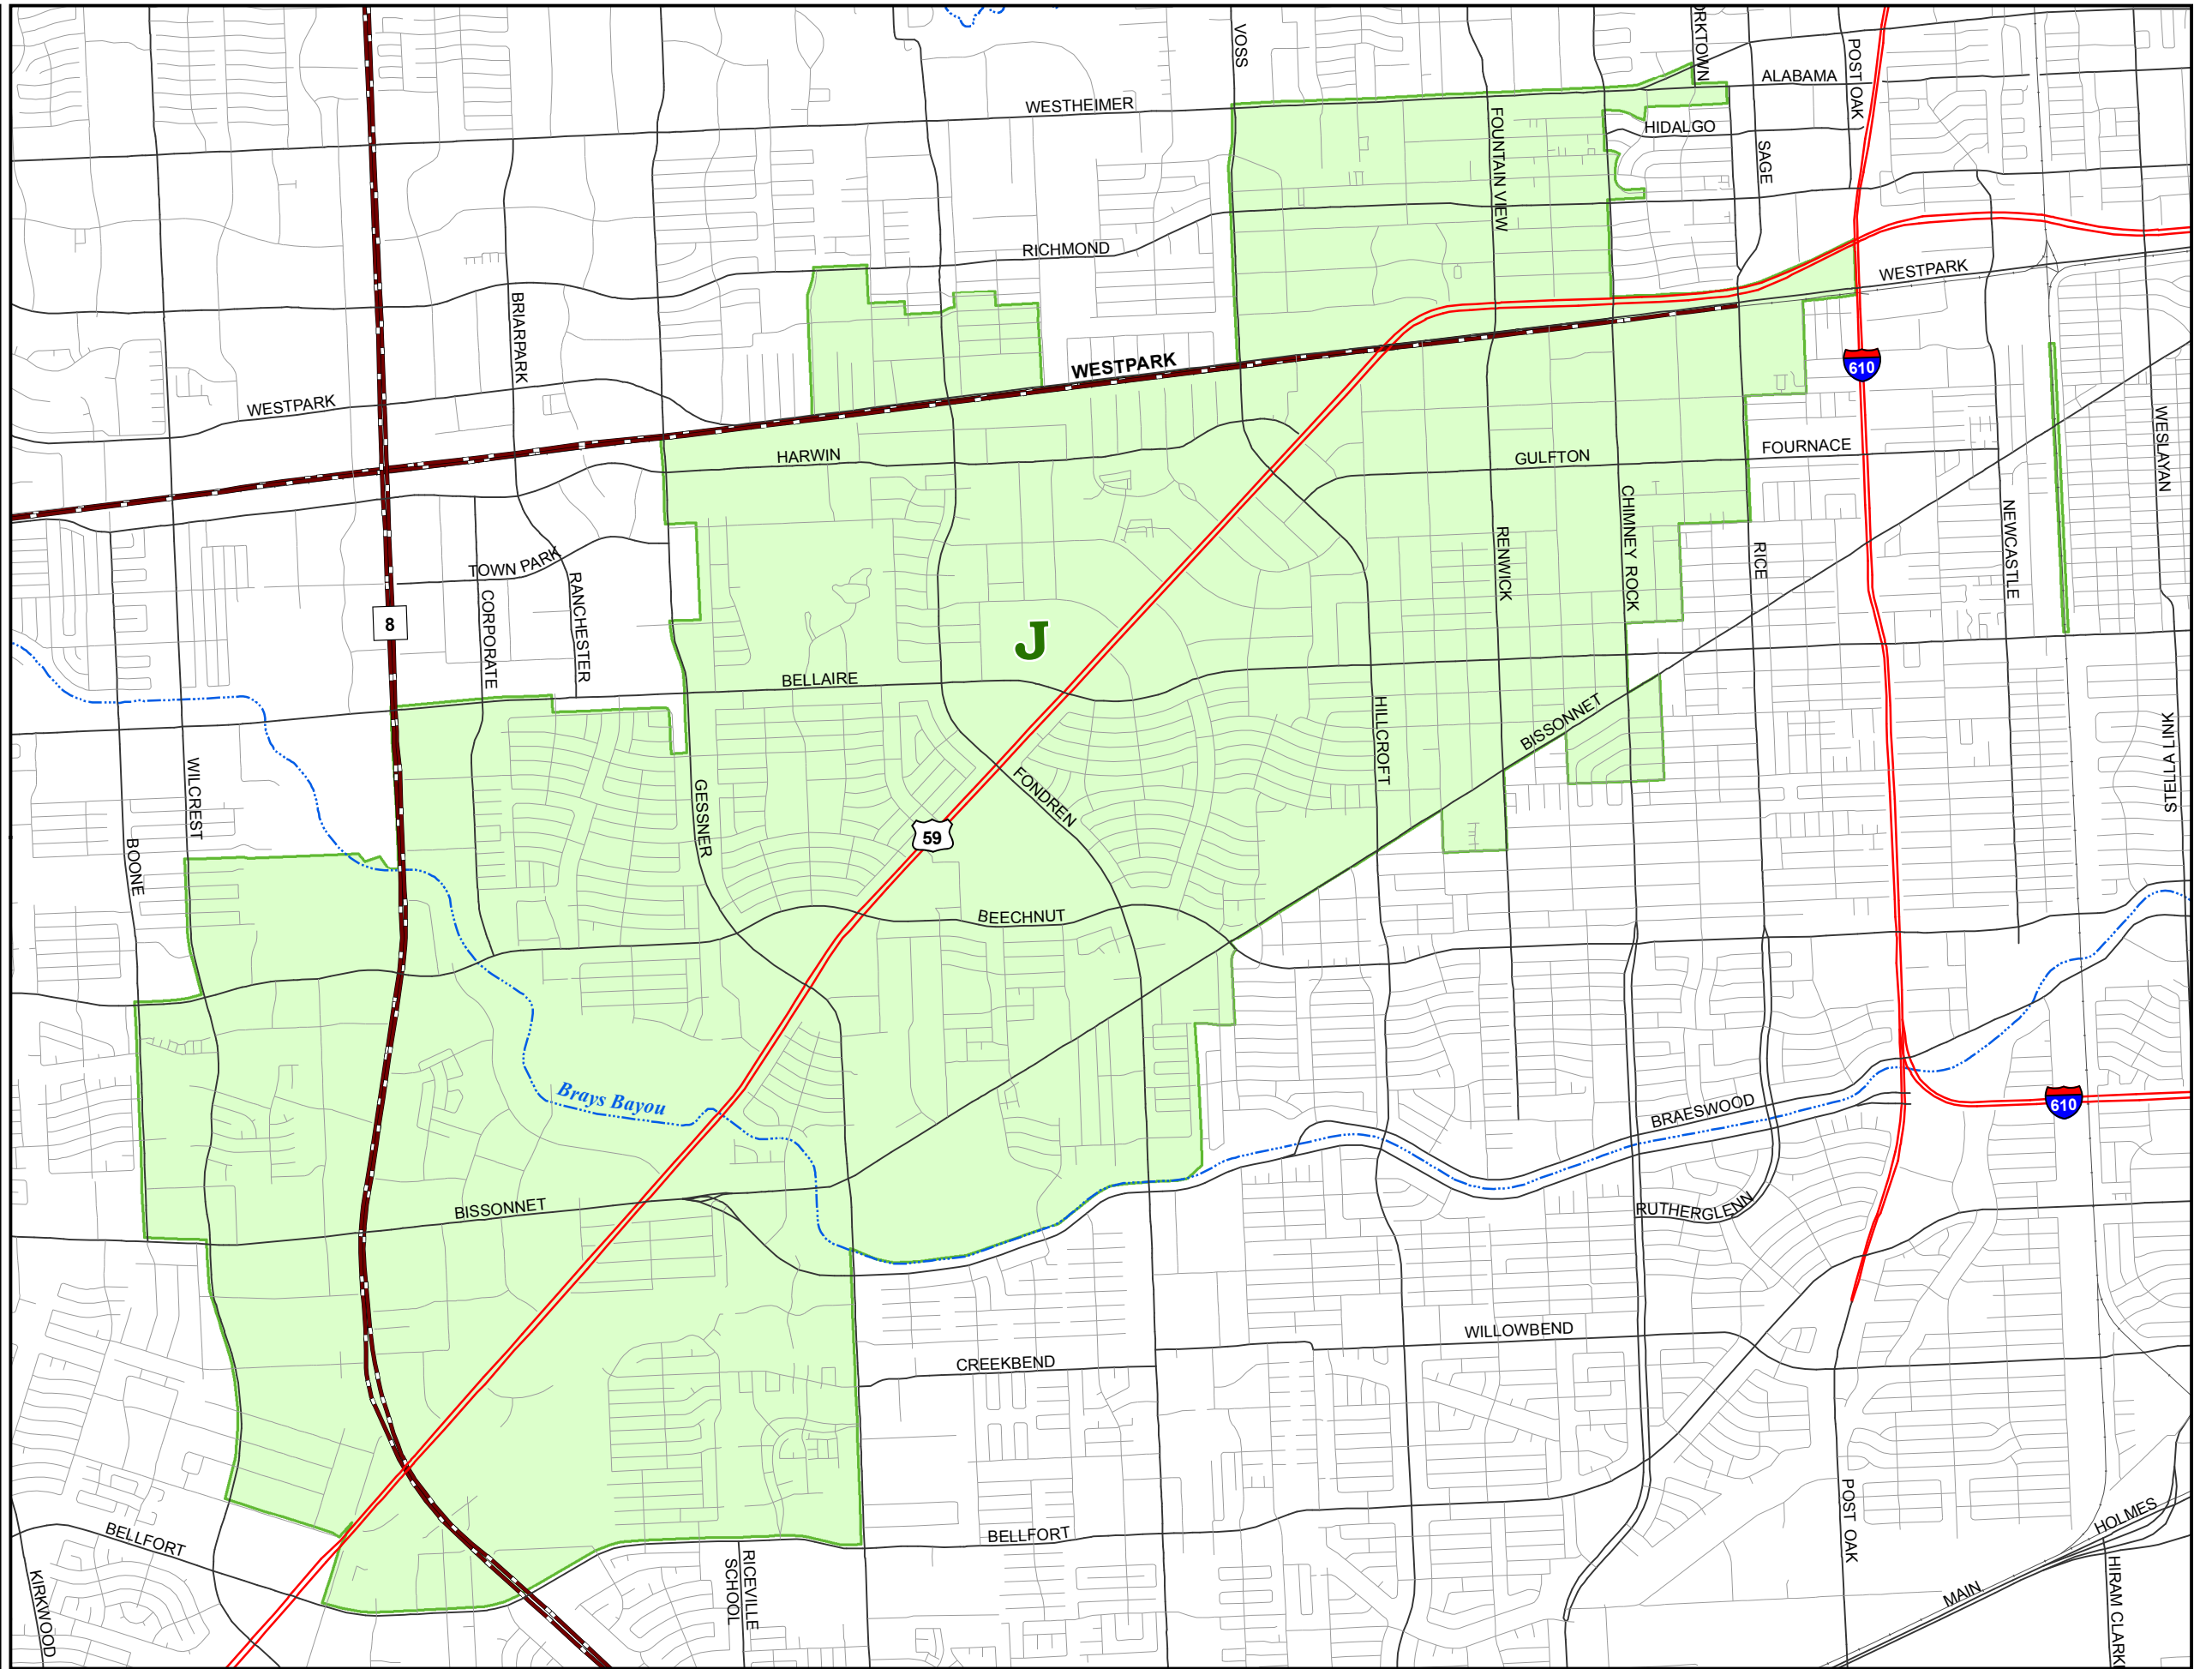

City of Houston

Council District J Mike Laster

Legend

 2016 Council District J

Source: COHGIS Database

Date: Jan 2016
Reference: PJ18630_j

This map is made available for reference purposes only and should not be substituted for a survey product. The City of Houston will not accept liability of any kind in conjunction with its use.