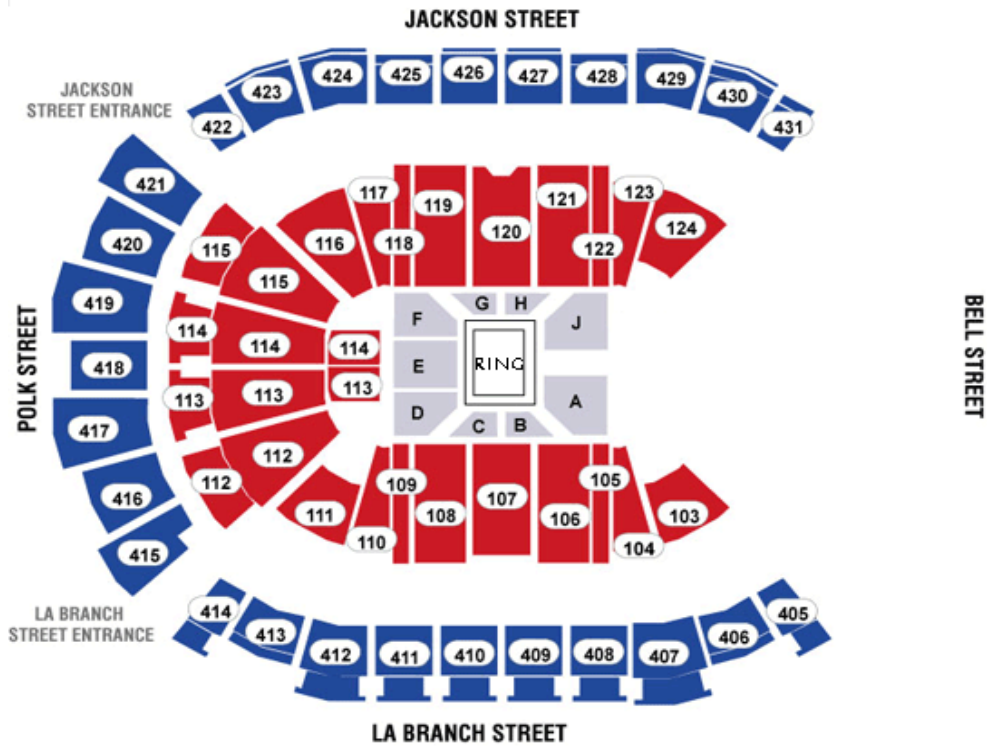

Smackdown Seating Chart

\$60.00	Sections Floor A – J Sections 106 – 108 (rows 1 – 15) Sections 119 – 121 (rows 1 – 15)
\$40.00	Sections 105 Sections 106 – 108 (rows 16 – end) Sections 109 – 110 Sections 113 – 114 (rows B – M) Sections 117 – 118 Sections 119 – 121 (rows 16 – end) Sections 122
\$30.00	Sections 104 (Limited View) Sections 111 Sections 112 – 115 (rows 4 – 15) Sections 116 Sections 123 (Limited View)
\$25.00	Sections 112 – 115 (rows 16 – 26)
\$20.00	Sections 103 (Limited View) Sections 124 (Limited View) Sections 112 – 115 (rows 27 – end) Sections 405 – 431