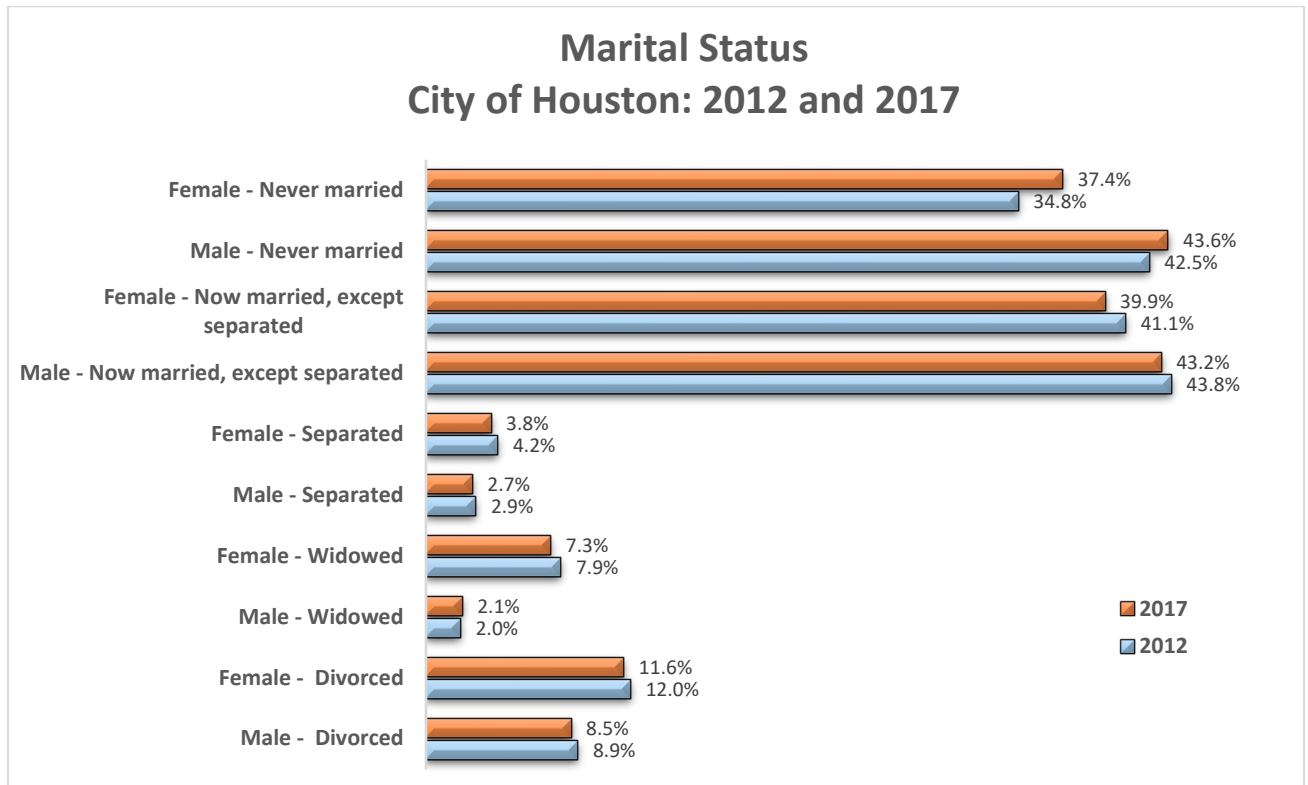

# Marital Status

## City of Houston: 2012 and 2017

Source: U.S. Census Bureau: American Housing Survey, 2017 5-year Estimates

Date: February 2019

- Houston’s total population 15 years old and over increased by 135,646 persons (8% increase) between 2012 and 2017.
- The ‘Female - Never married’ category exhibited a higher percentage increase (3%) compared to the male category (1%) during the same time period.
- *Note: For persons 15 years old and over.*
- *Source: U.S. Census Bureau: American Community Survey, 2017 5-Year Estimates.*