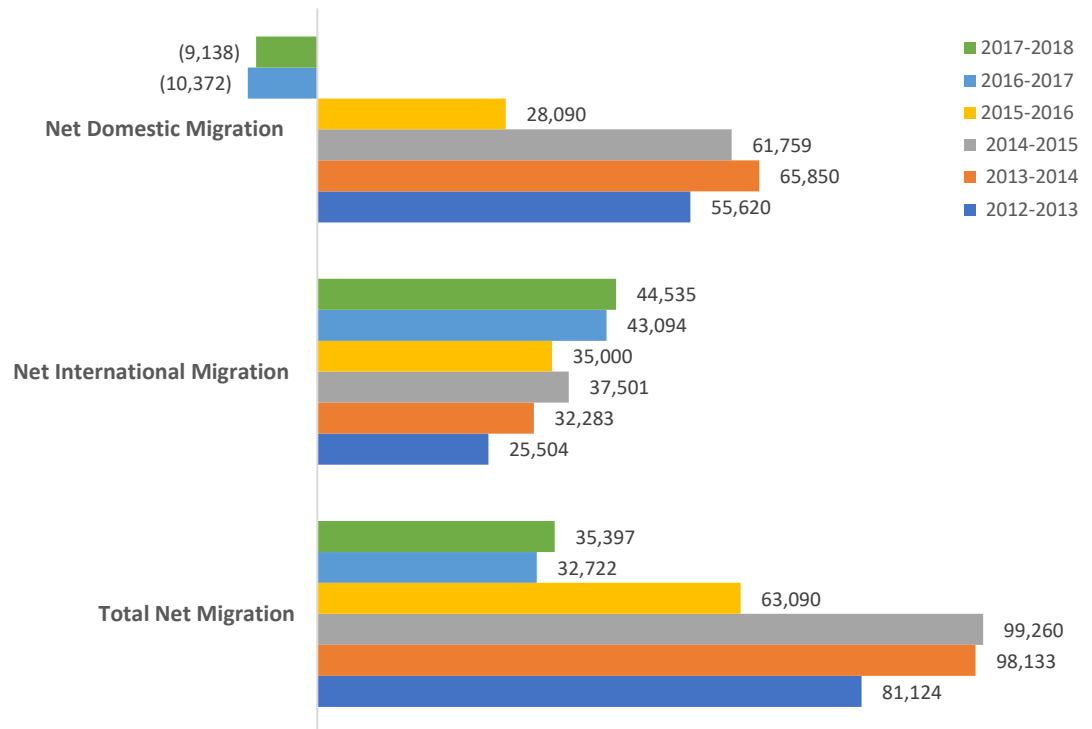

# Migration Change: 2013-2018

## Houston-The Woodlands-Sugar Land, TX Metro Area

Source: U.S. Census Bureau; Migration Data 2019

Date: June 2019

Components of Migration Change: 2013-2018  
Houston-The Woodlands-Sugar Land, TX Metro Area

- Cumulatively between 2016 and 2018, the Houston metro experienced a decline of 19,510 persons in domestic migration.
- Conversely, the international migration gained by 87,629 persons during the same period.
- Note: Houston-The Woodlands-Sugar Land, TX Metro Area consists of 9 counties.
- Source: U.S. Census Bureau; Migration Data 2019