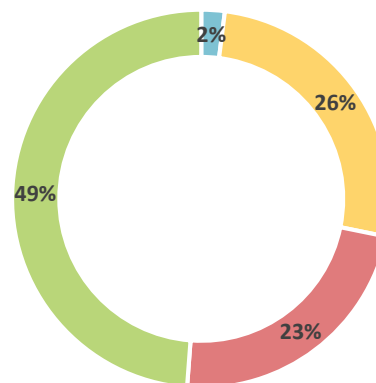

# School Enrollment 2017: Native and Foreign Born Population City of Houston

Source: U.S. Census Bureau: American Housing Survey, 2017 5-year Estimates

Date: January 2019

## School Enrollment 2017 Native and Foreign Born Population

School Enrollment 2017  
Native Born Population

School Enrollment 2017  
Foreign Born Population

- Houston's total foreign born population is 662,304 persons (29%).
- Of the total foreign born population, 86,968 students are enrolled in schools/colleges compared to 507,948 for the native born population.
- *Note: School enrollment for persons 3 years and over.*
- *Source: U.S. Census Bureau: American Community Survey, 2017 5-Year Estimates.*