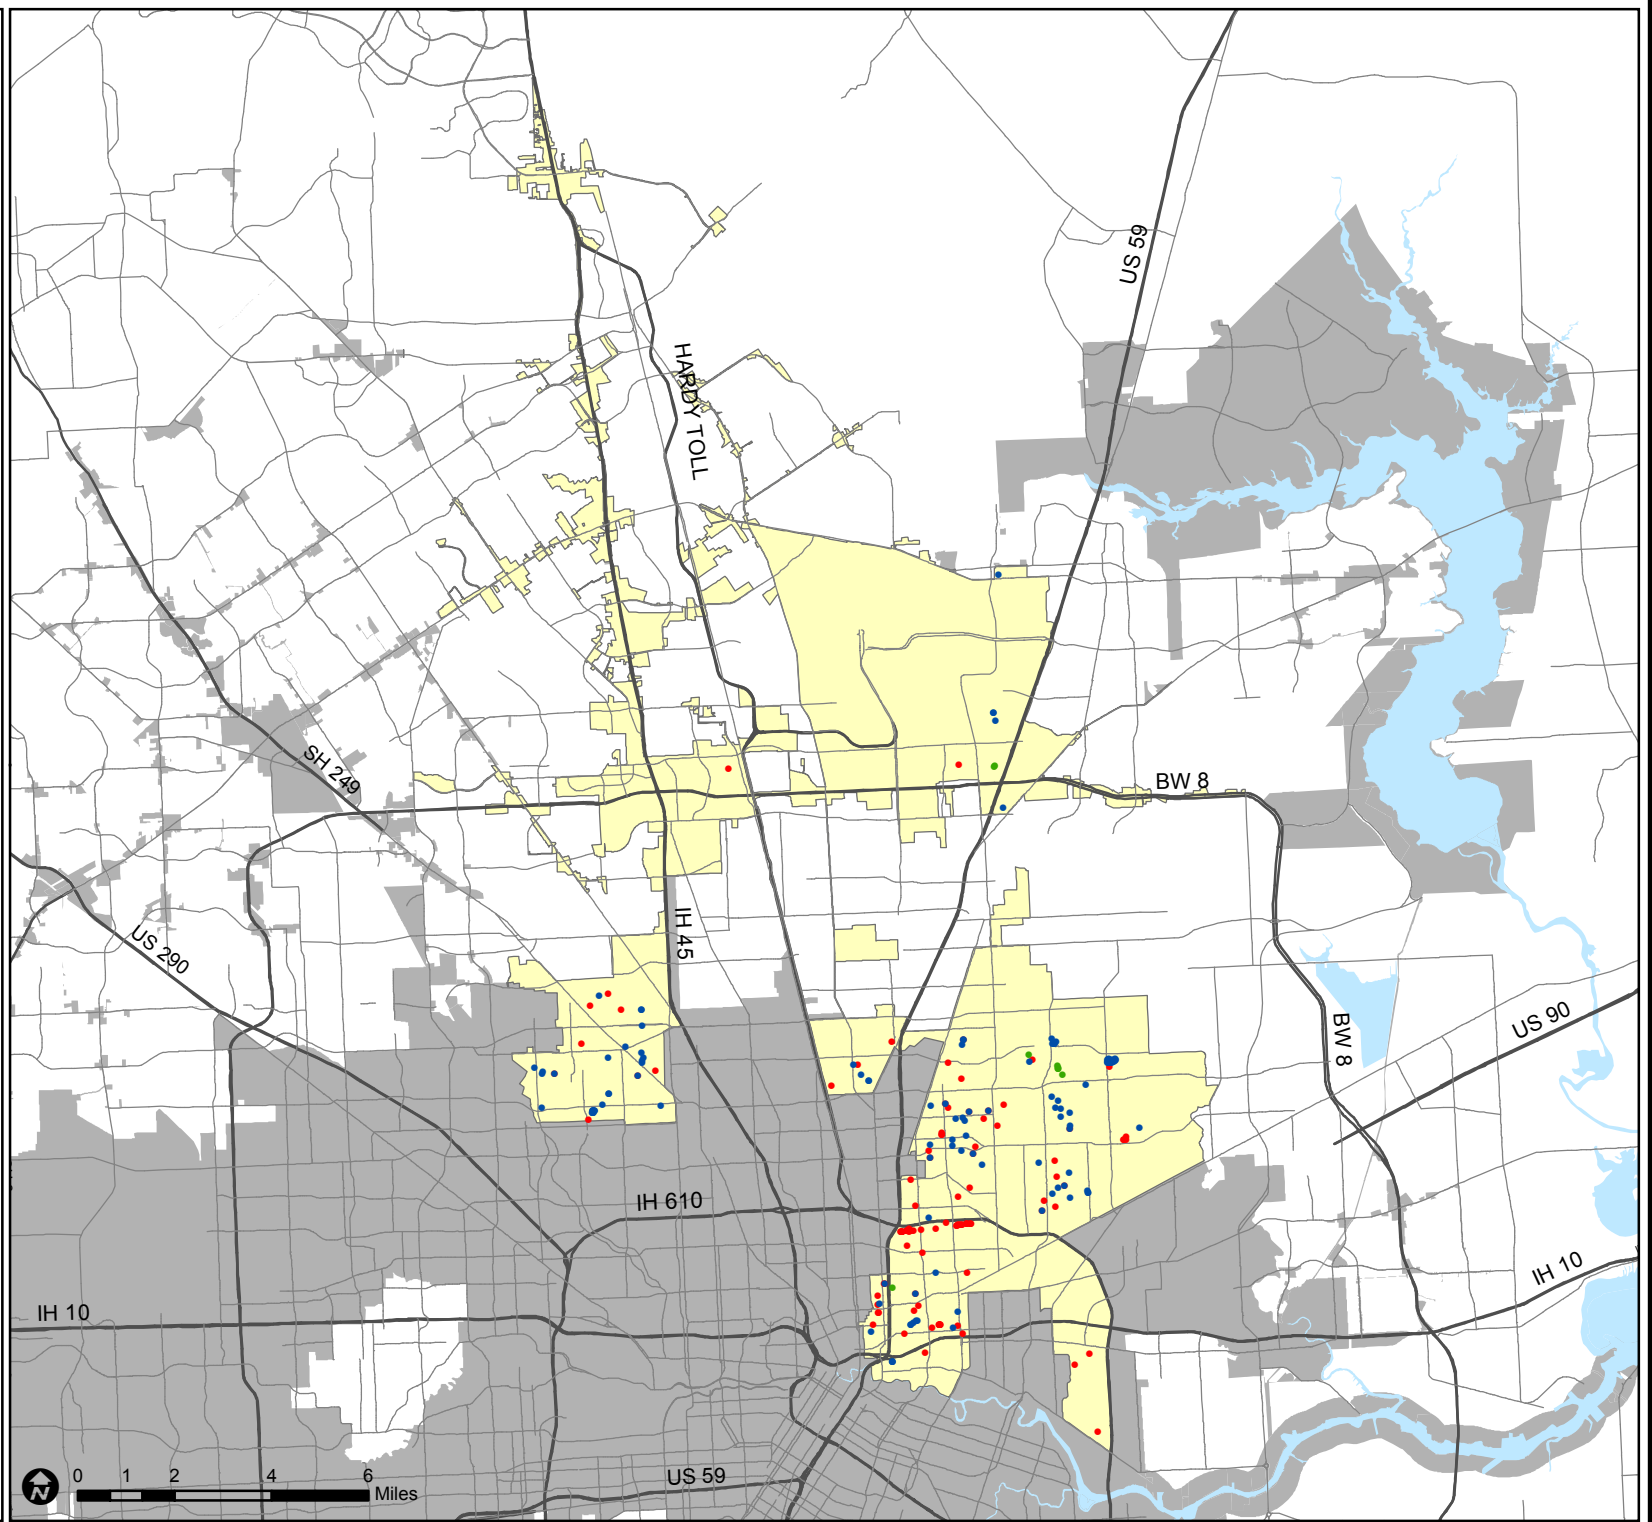

# District B Building Permits 2011

- Single Family
- Multi Family
- Demolitions
- Major Street
- Freeways
- Council District
- City Limit

Source: City of Houston PWE  
Date: January 2013

This map is made available for reference purposes only and should not be substituted for a survey product. The City of Houston will not accept liability of any kind in conjunction with its use.

**PLANNING &  
DEVELOPMENT  
DEPARTMENT**

0 1 2 4 6 Miles