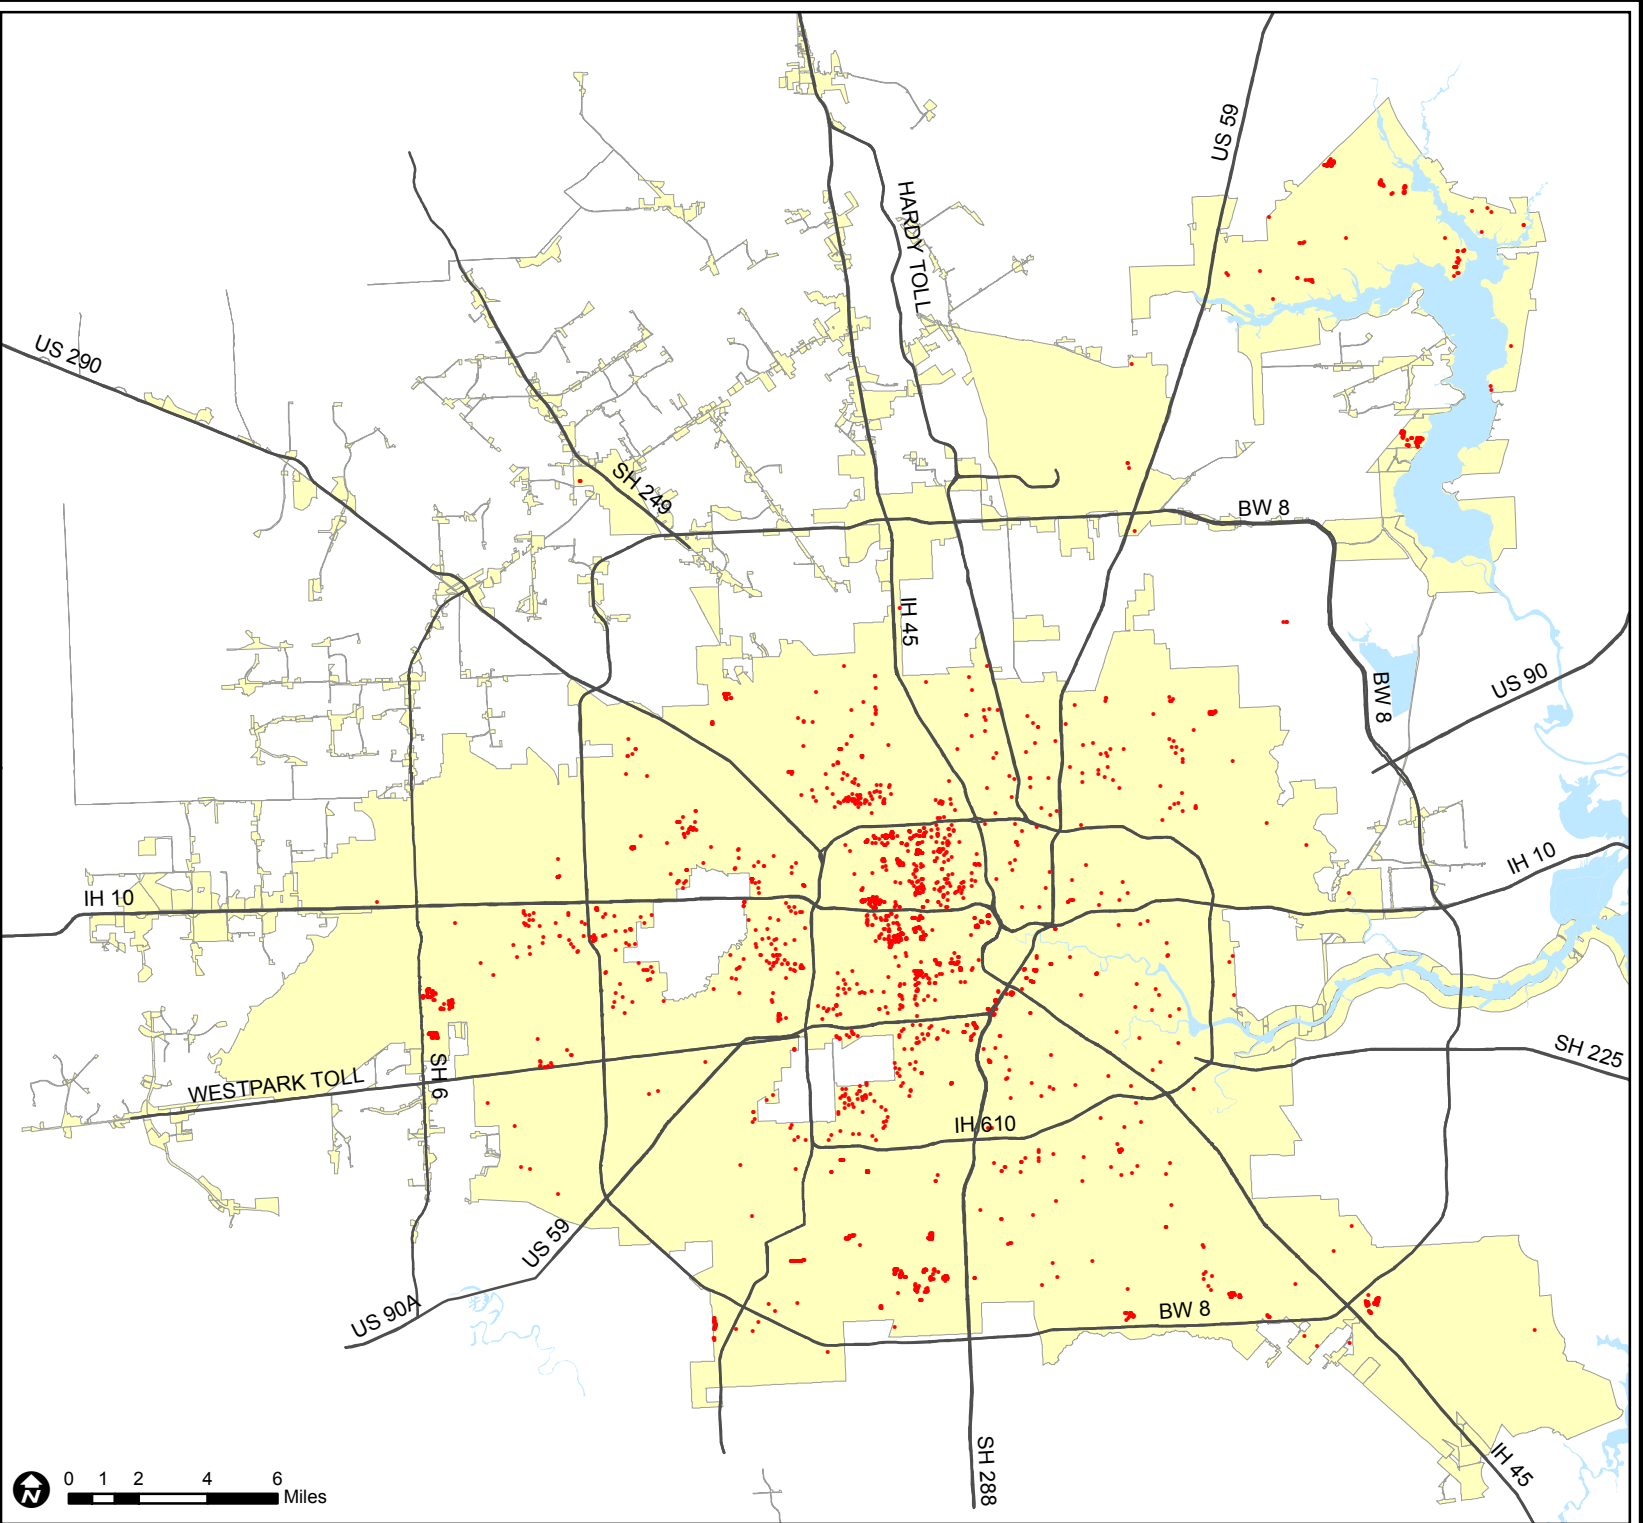

City of Houston Single Family Permits 2011

-  Single Family
-  Freeways
-  City Limit

Source: City of Houston PWE
Date: January 2013

This map is made available for reference purposes only and should not be substituted for a survey product. The City of Houston will not accept liability of any kind in conjunction with its use.

**PLANNING &
DEVELOPMENT
DEPARTMENT**

 0 1 2 4 6 Miles