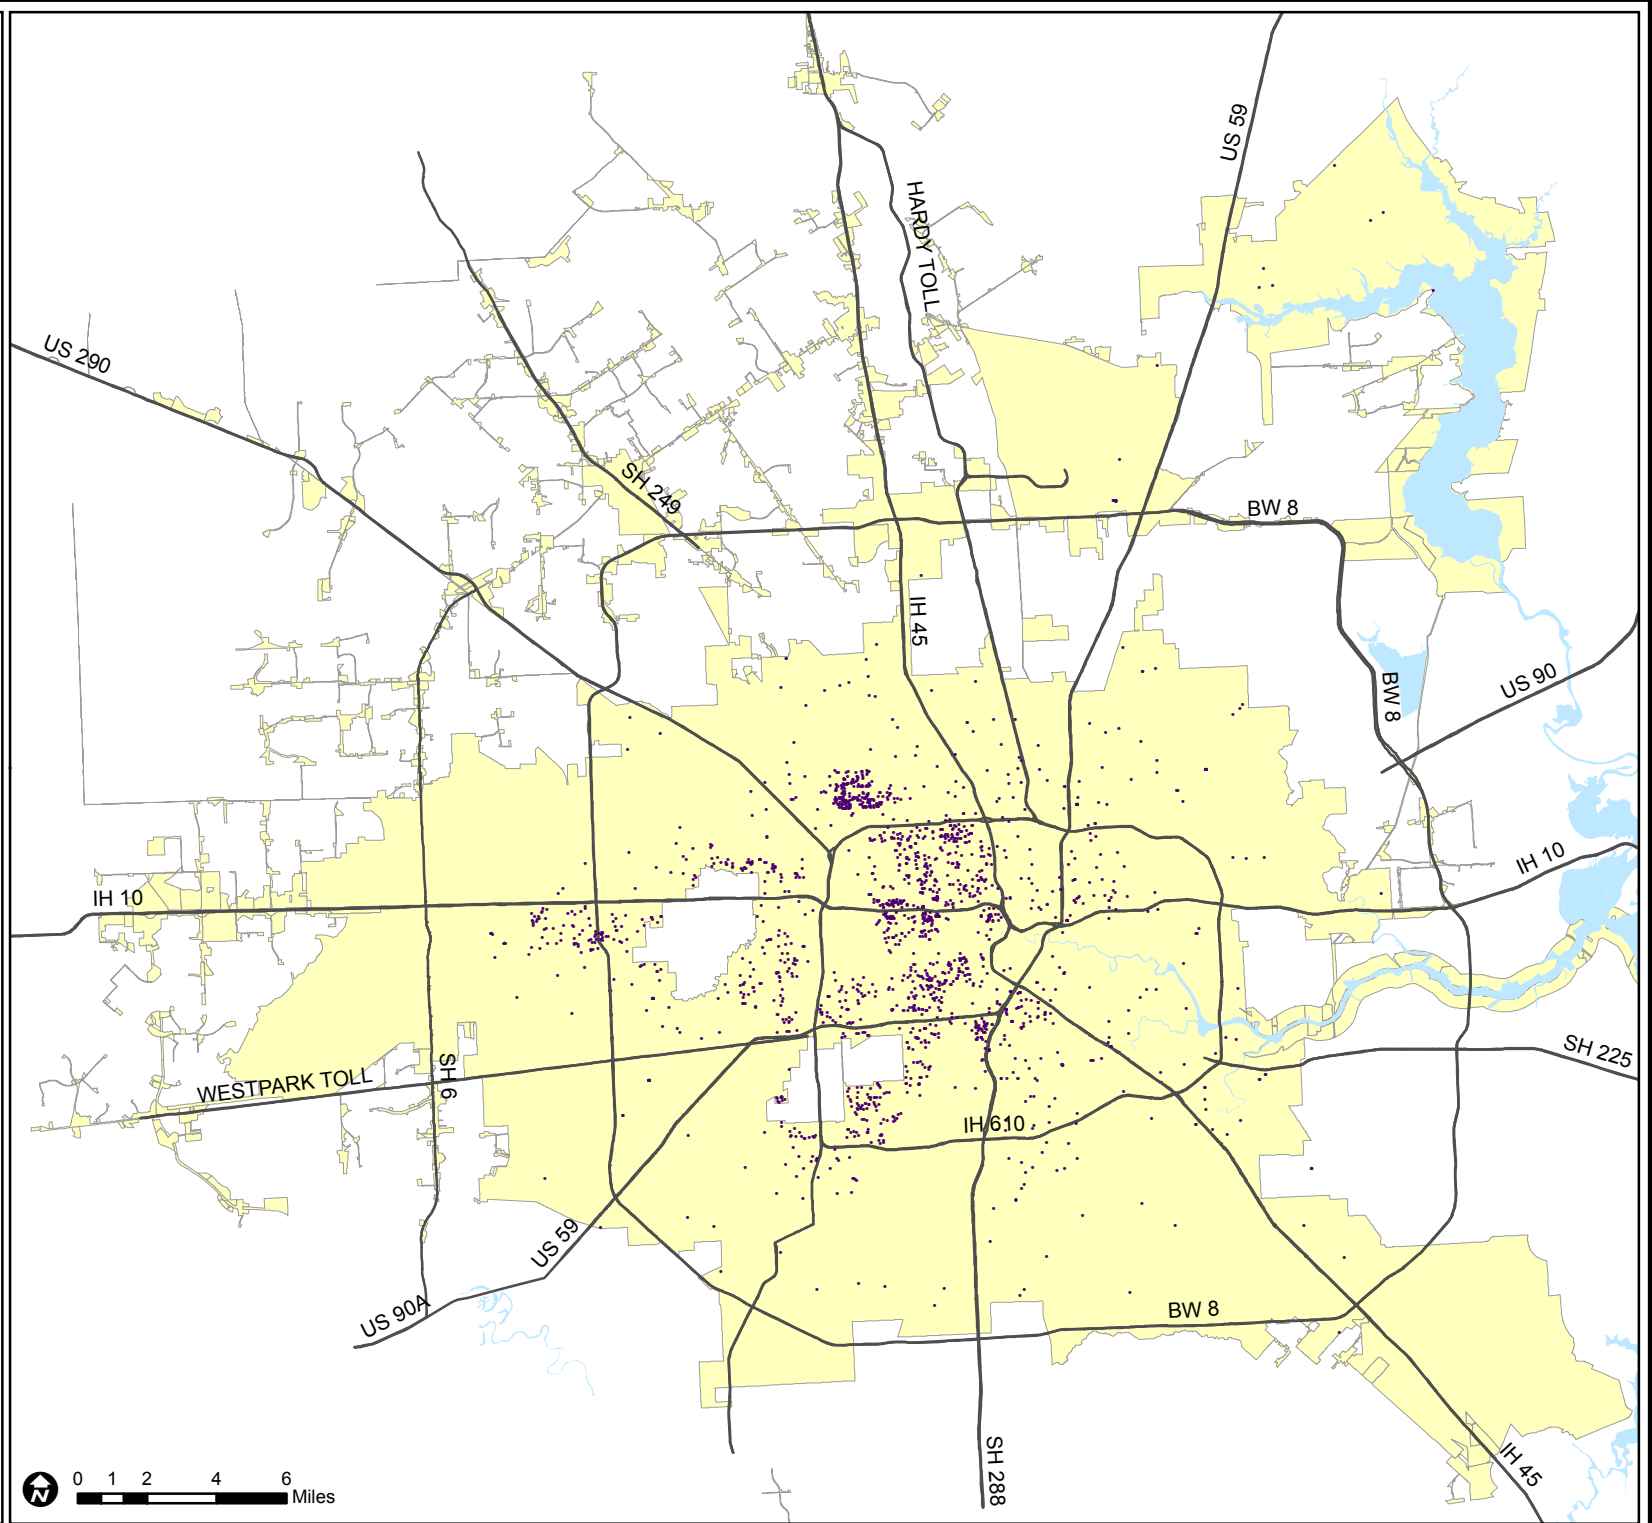

# City of Houston Demolition Permits 2013

-  Demolitions
-  Freeways
-  City Limit

Source: City of Houston PWE  
Date: January 2014

This map is made available for reference purposes only and should not be substituted for a survey product. The City of Houston will not accept liability of any kind in conjunction with its use.

**PLANNING &  
DEVELOPMENT  
DEPARTMENT**

 0 1 2 4 6 Miles