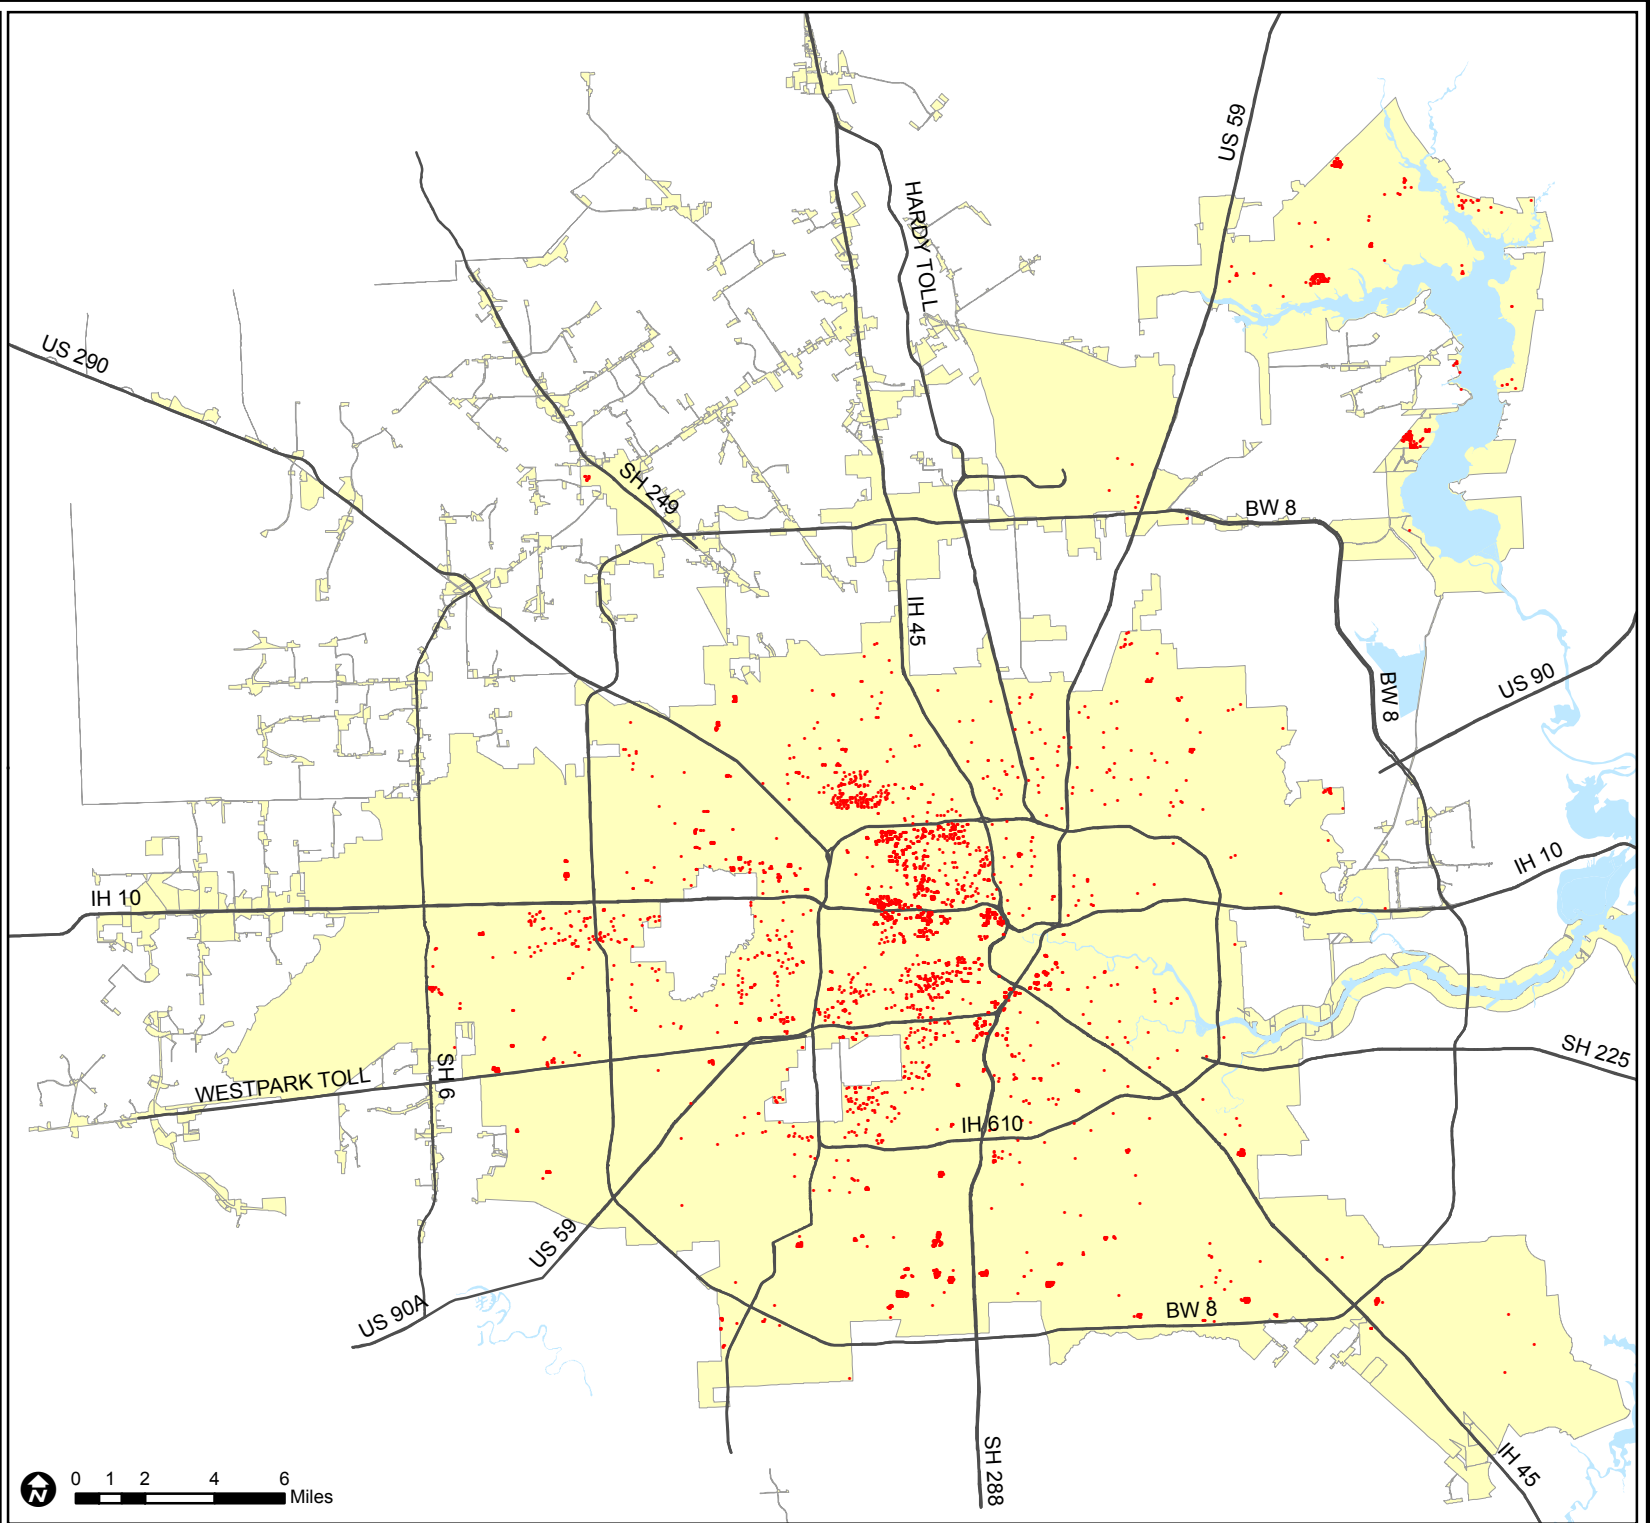

# City of Houston Single Family Permits 2013

-  Single Family
-  Freeways
-  City Limit

Source: City of Houston PWE  
Date: January 2014

This map is made available for reference purposes only and should not be substituted for a survey product. The City of Houston will not accept liability of any kind in conjunction with its use.

**PLANNING &  
DEVELOPMENT  
DEPARTMENT**

0 1 2 4 6 Miles