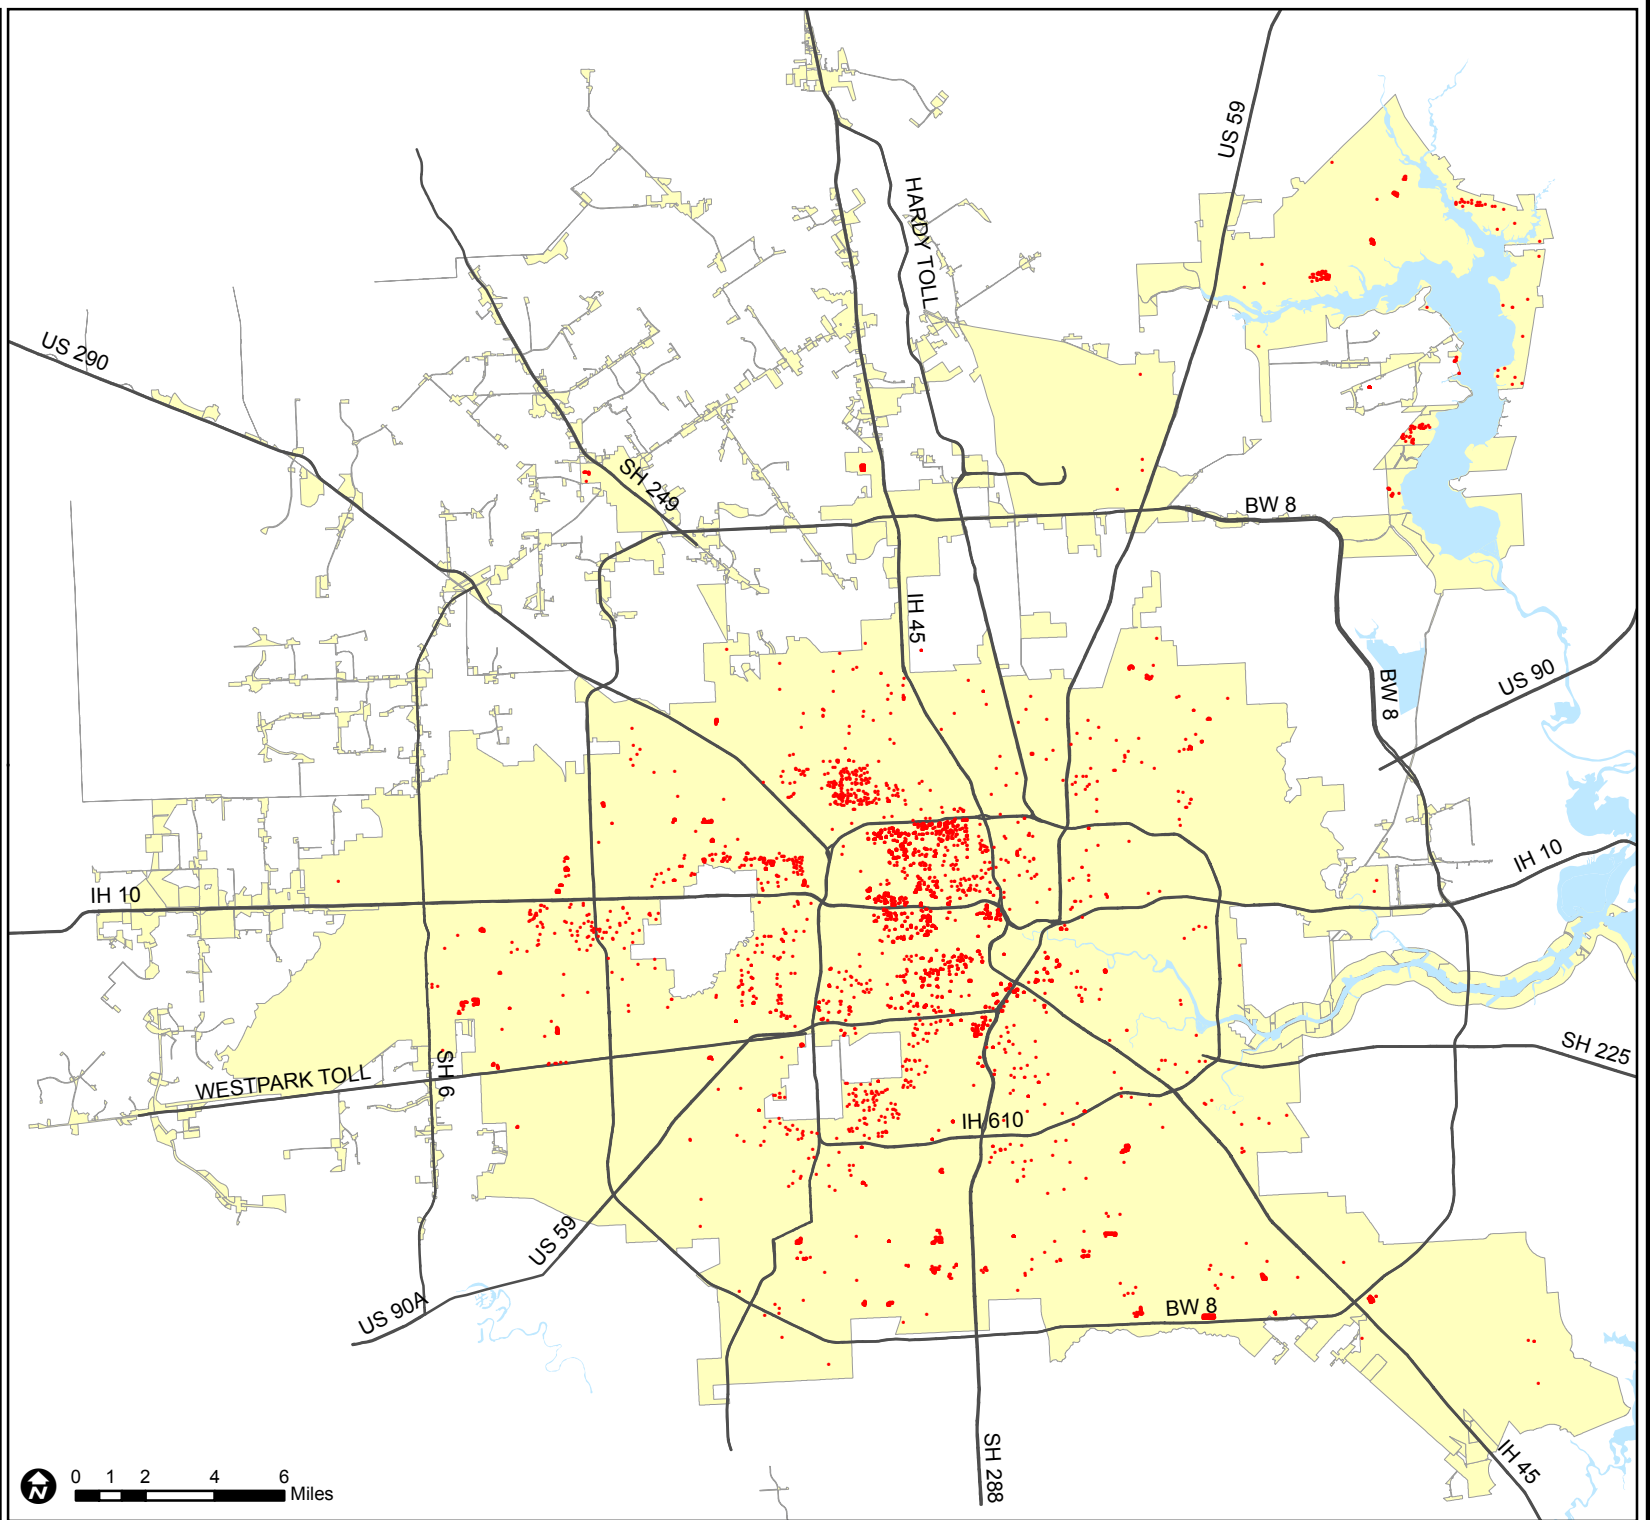

City of Houston Single Family Permits 2014

-  Single Family
-  Freeways
-  City Limit

Source: City of Houston PWE
Date: January 2015

This map is made available for reference purposes only and should not be substituted for a survey product. The City of Houston will not accept liability of any kind in conjunction with its use.

**PLANNING &
DEVELOPMENT
DEPARTMENT**

 0 1 2 4 6 Miles