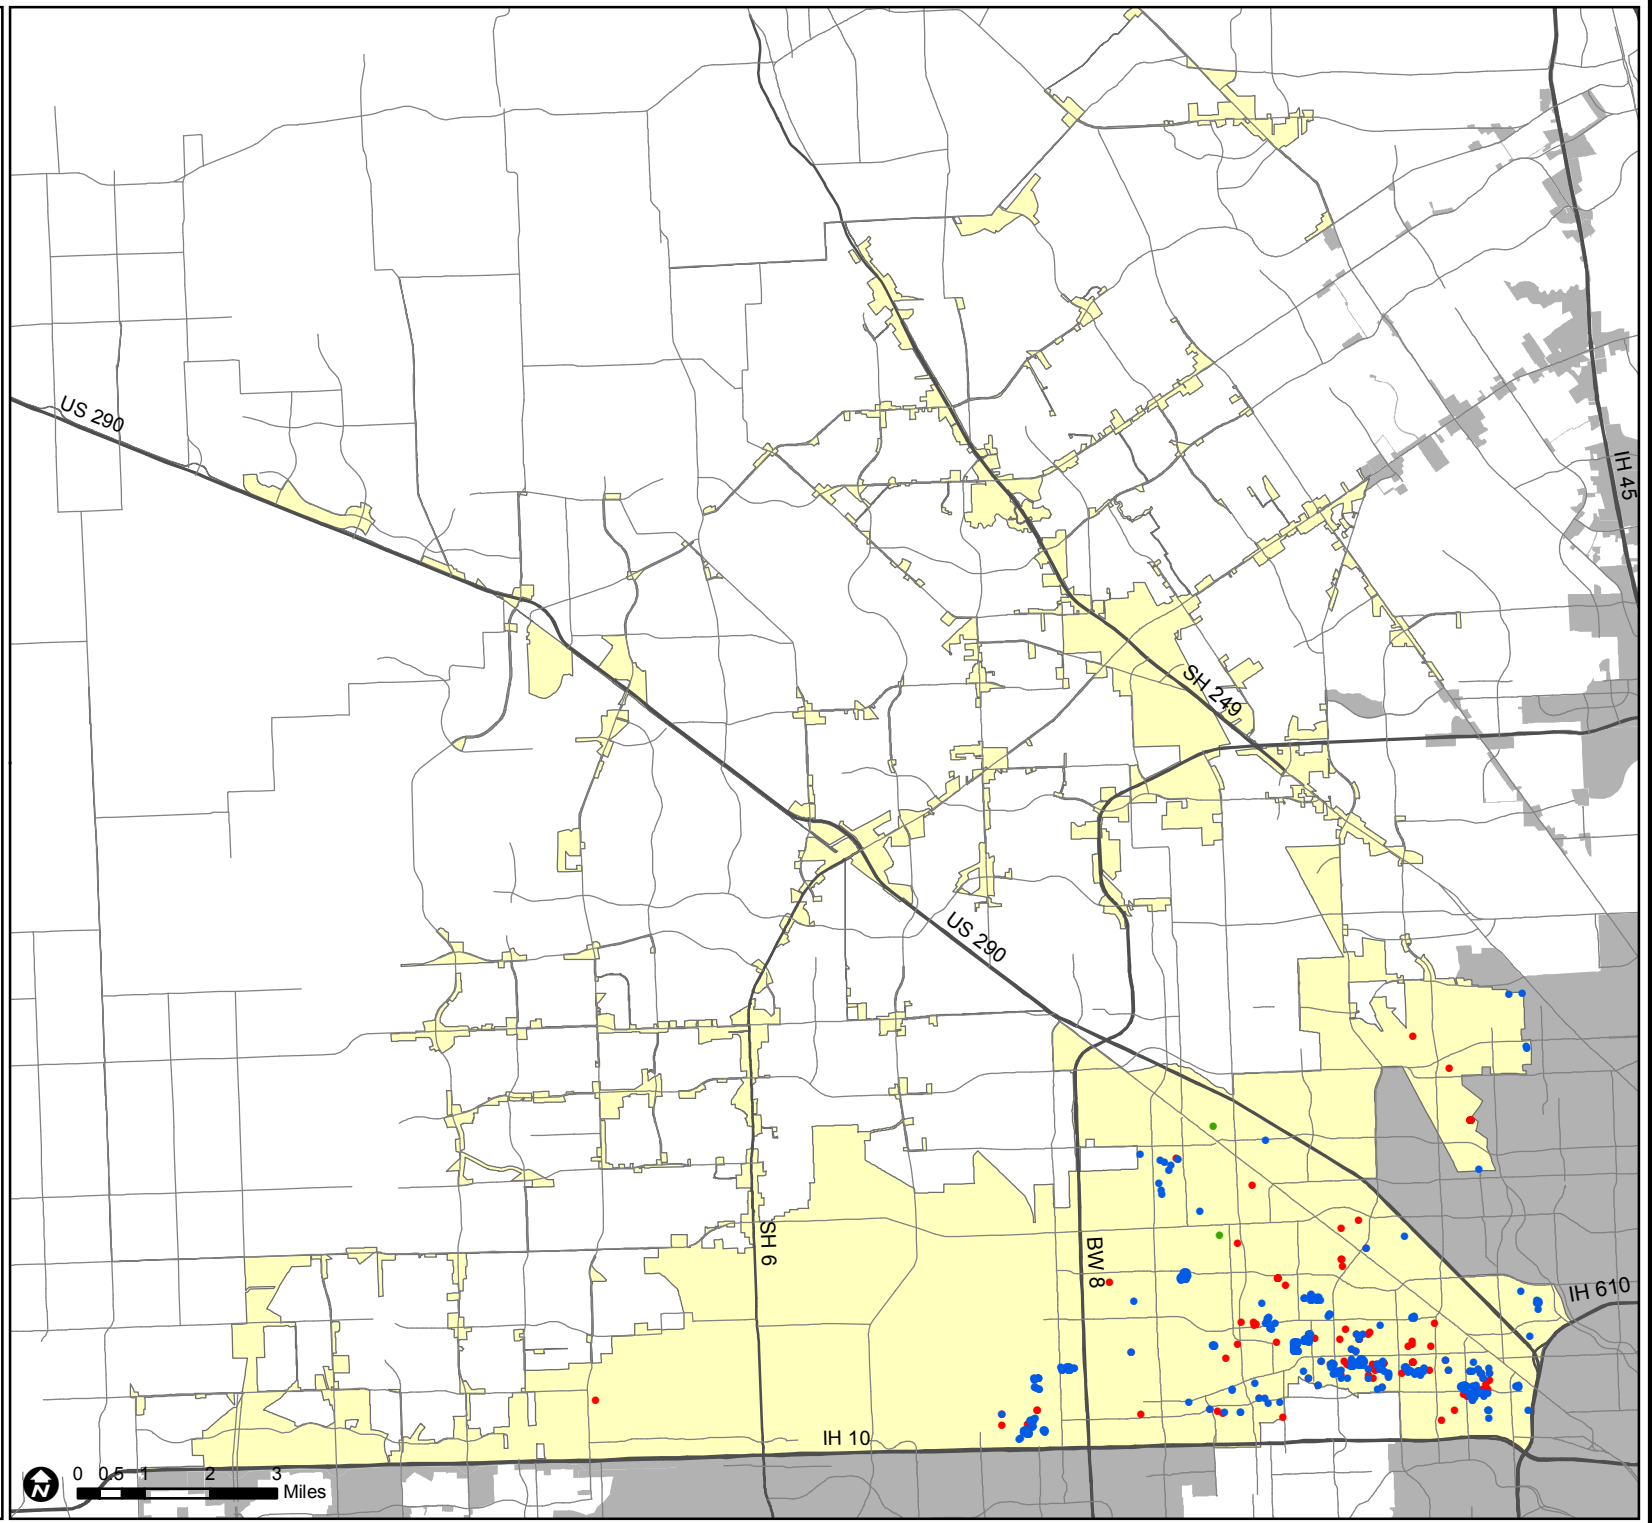

District A Building Permits 2016

- Single Family
- Multi Family
- Demolitions
- Major Street
- Freeways
- Council District
- City Limit

Source: City of Houston PWE
Date: January 2017

This map is made available for reference purposes only and should not be substituted for a survey product. The City of Houston will not accept liability of any kind in conjunction with its use.

PLANNING &
DEVELOPMENT
DEPARTMENT

0 0.5 1 2 3 Miles