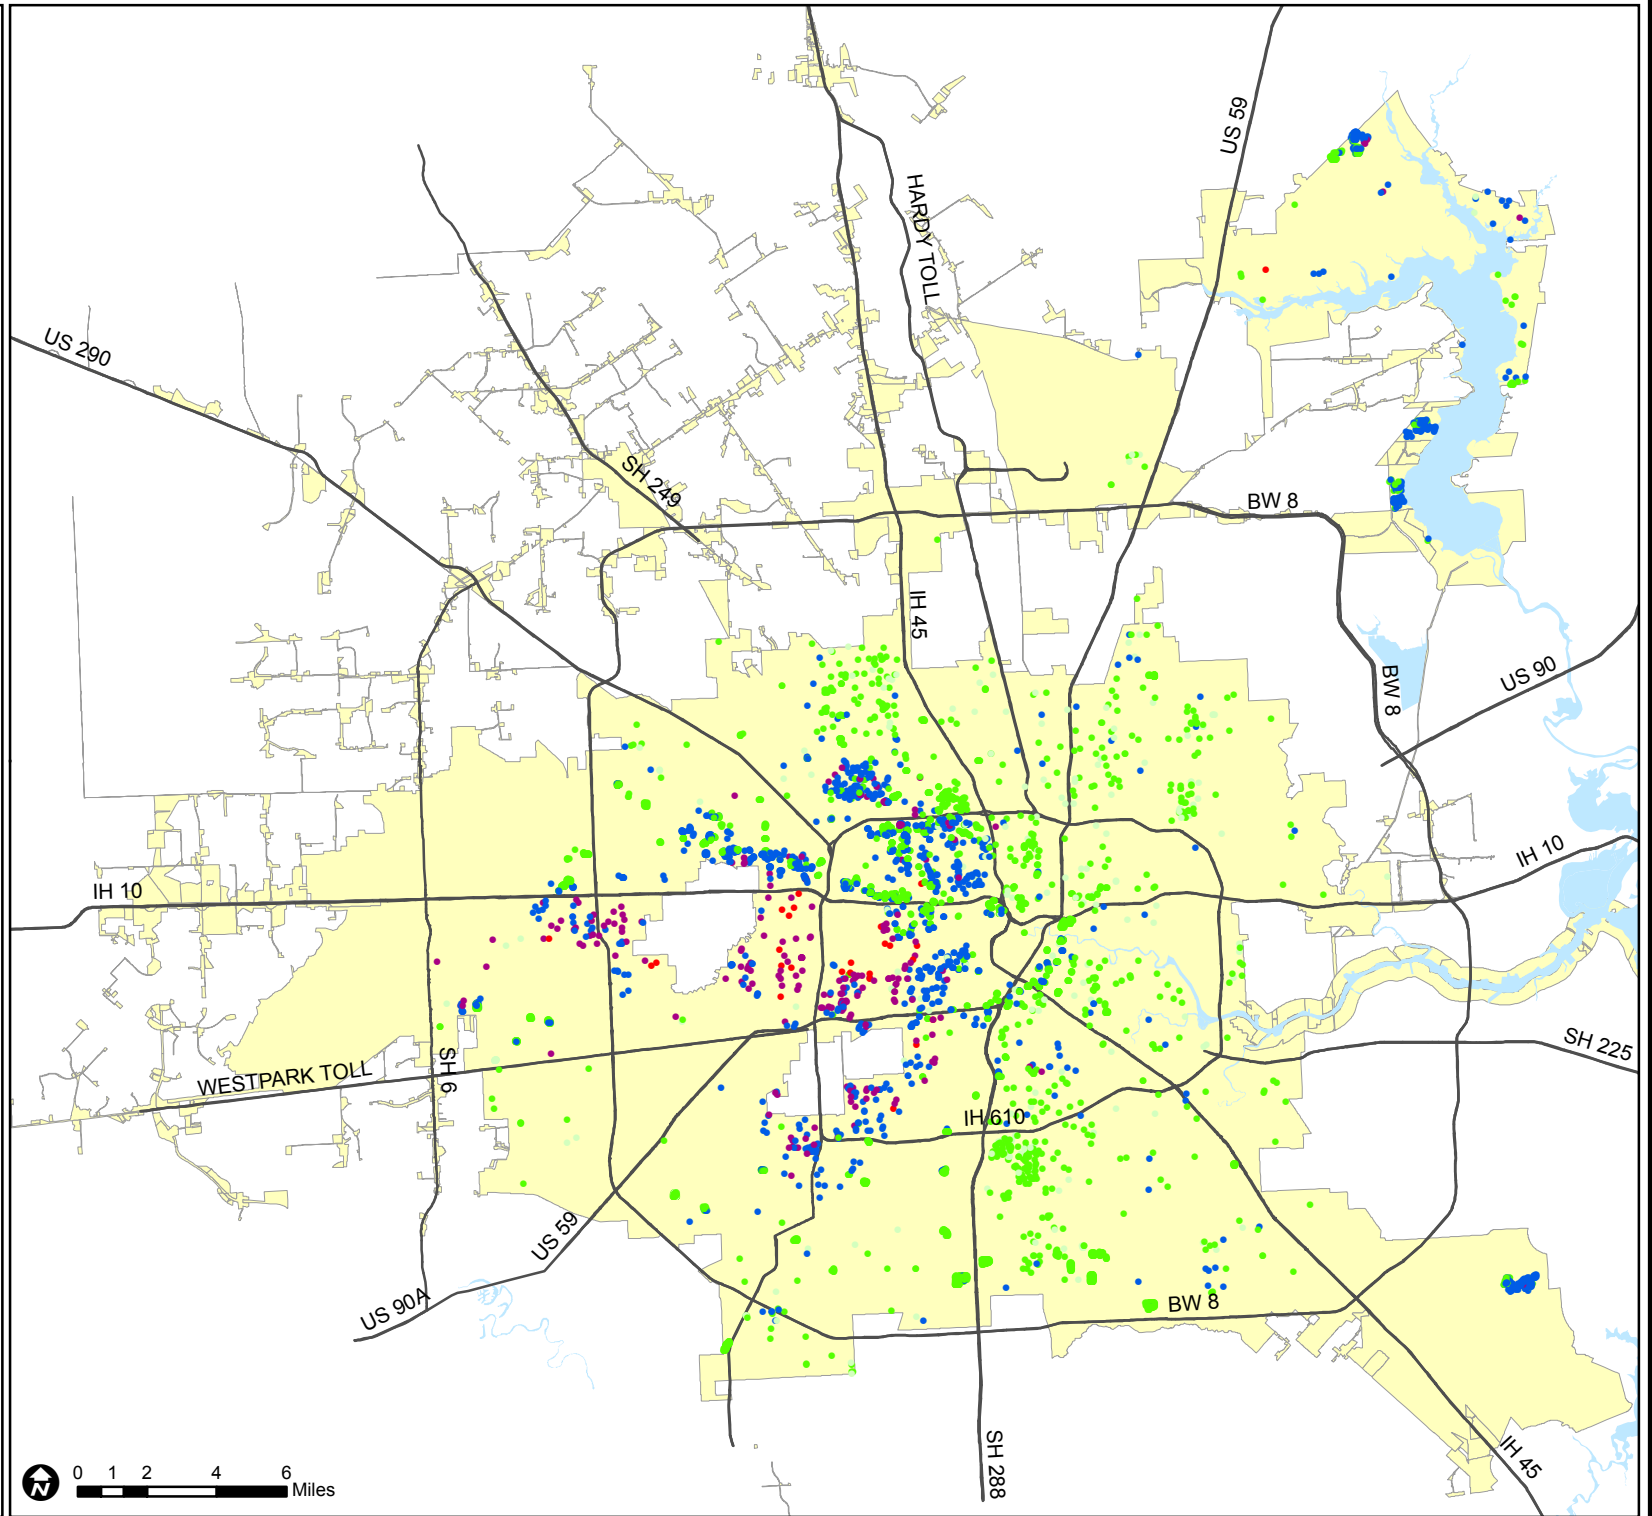

# City of Houston Single Family Permits 2017 by Value

Source: City of Houston PWE  
Date: March 2018

This map is made available for reference purposes only and should not be substituted for a survey product. The City of Houston will not accept liability of any kind in conjunction with its use.