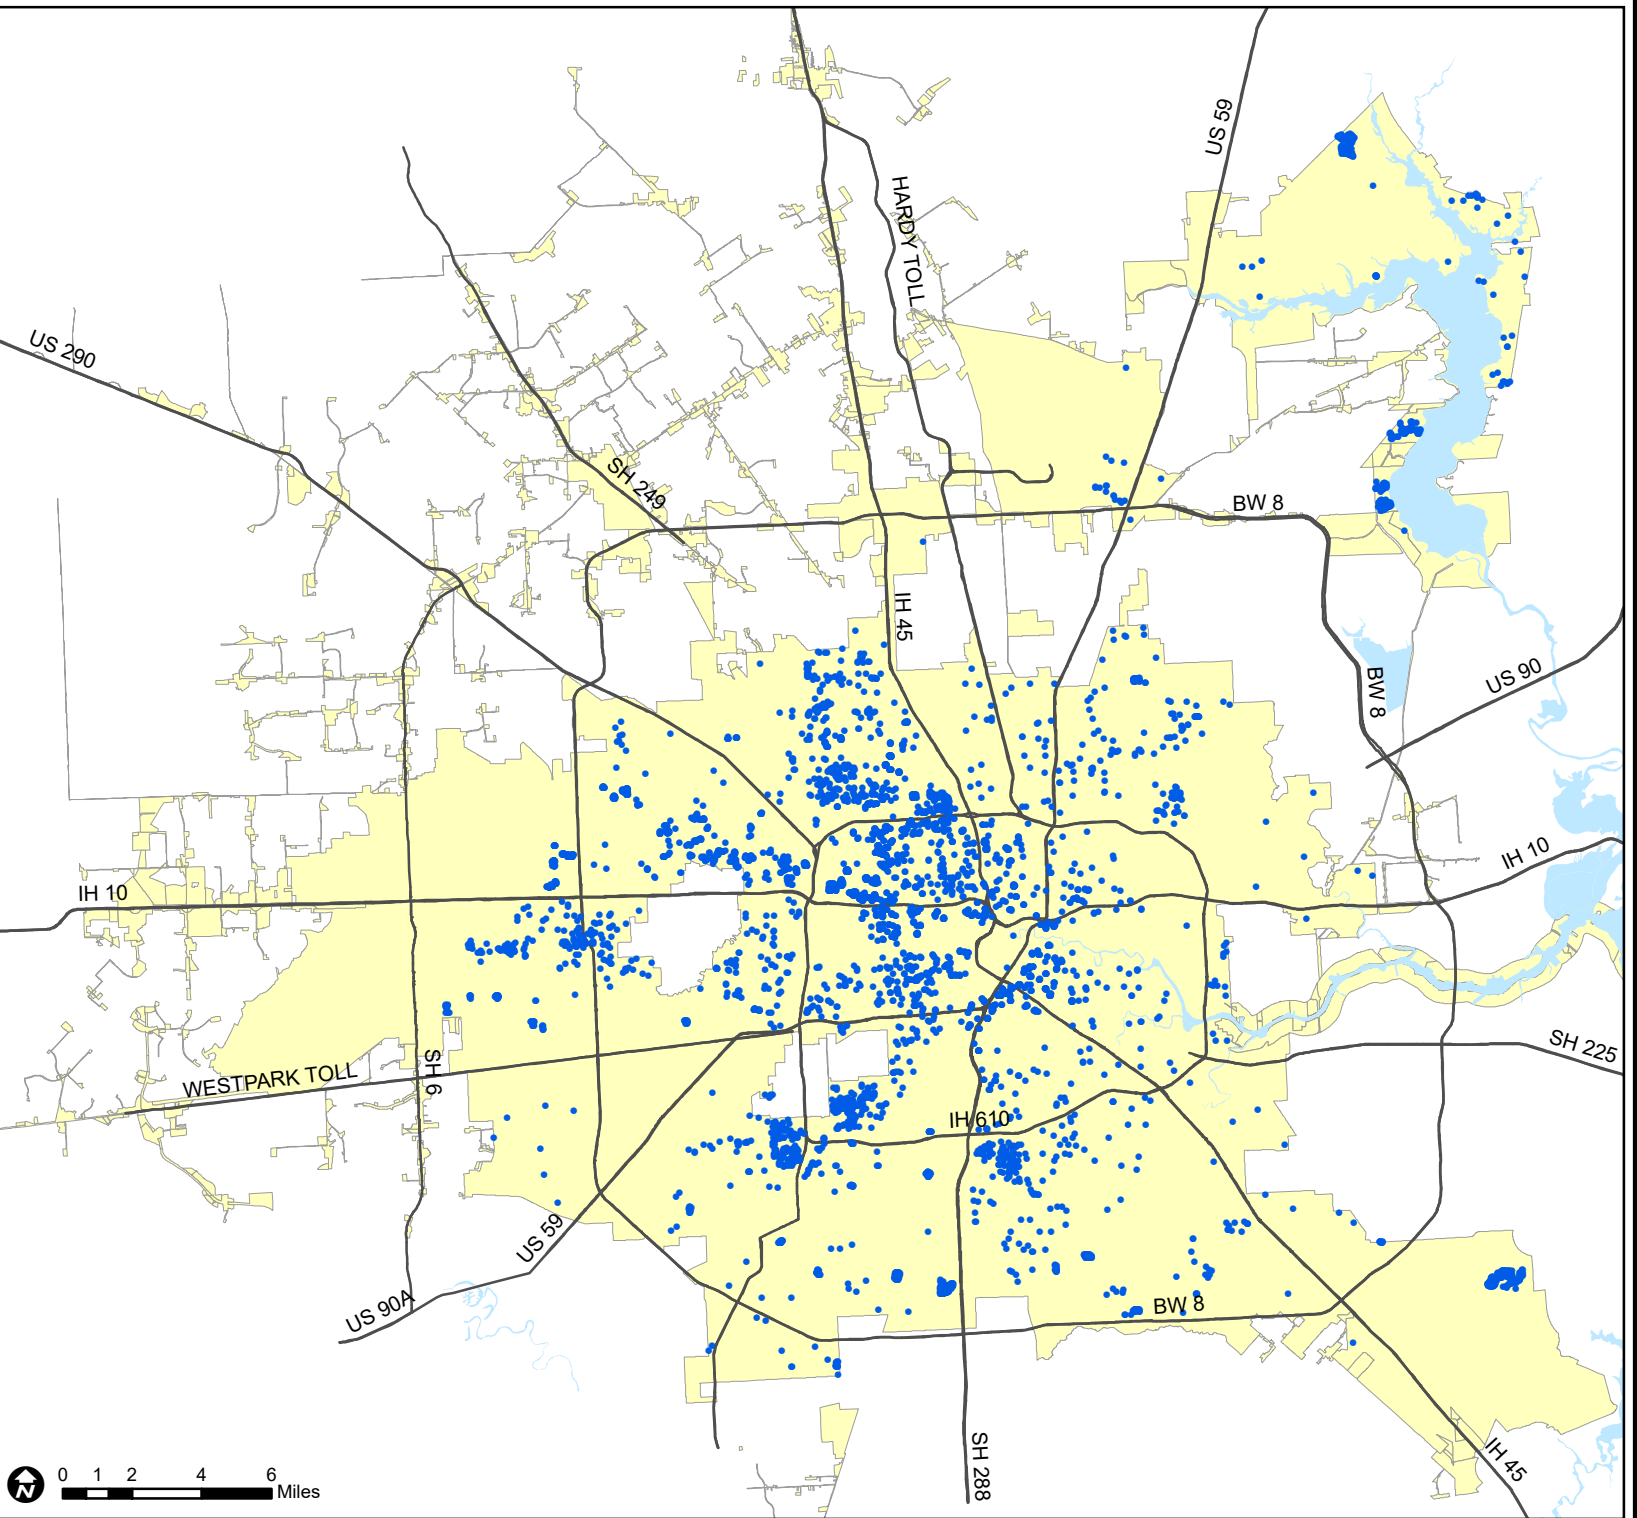

City of Houston Single Family Permits 2018

-  Single Family
-  Freeways
-  City Limit

Source: City of Houston PWE
Date: July 2019

This map is made available for reference purposes only and should not be substituted for a survey product. The City of Houston will not accept liability of any kind in conjunction with its use.

**PLANNING &
DEVELOPMENT
DEPARTMENT**

0 1 2 4 6 Miles