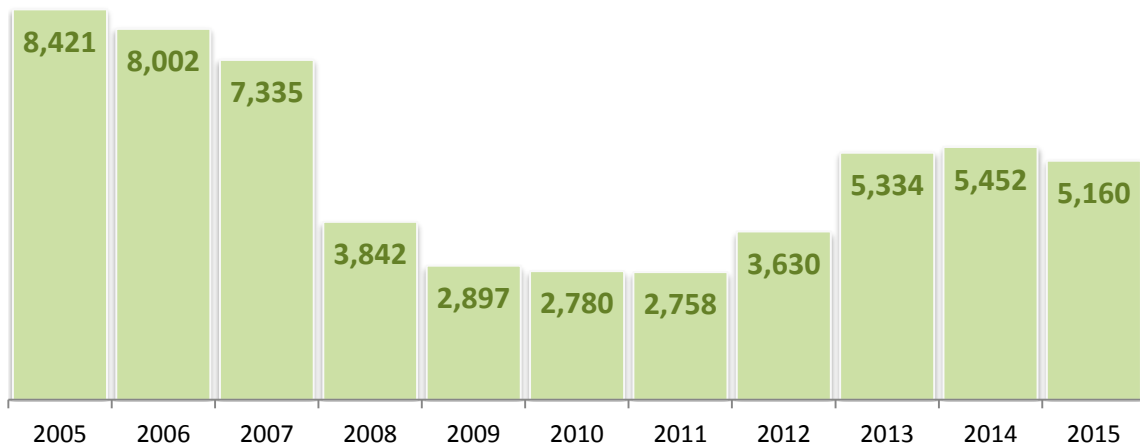

# 2005-2015 Single and Multi-Family Permits Trend

## City of Houston

PLANNING &  
DEVELOPMENT  
DEPARTMENT

Source: City of Houston, Public Works and Engineering

Date: March 2016

Single Family Permits 2005 - 2015  
City of Houston

Multi-Family Permits 2005 - 2015  
City of Houston