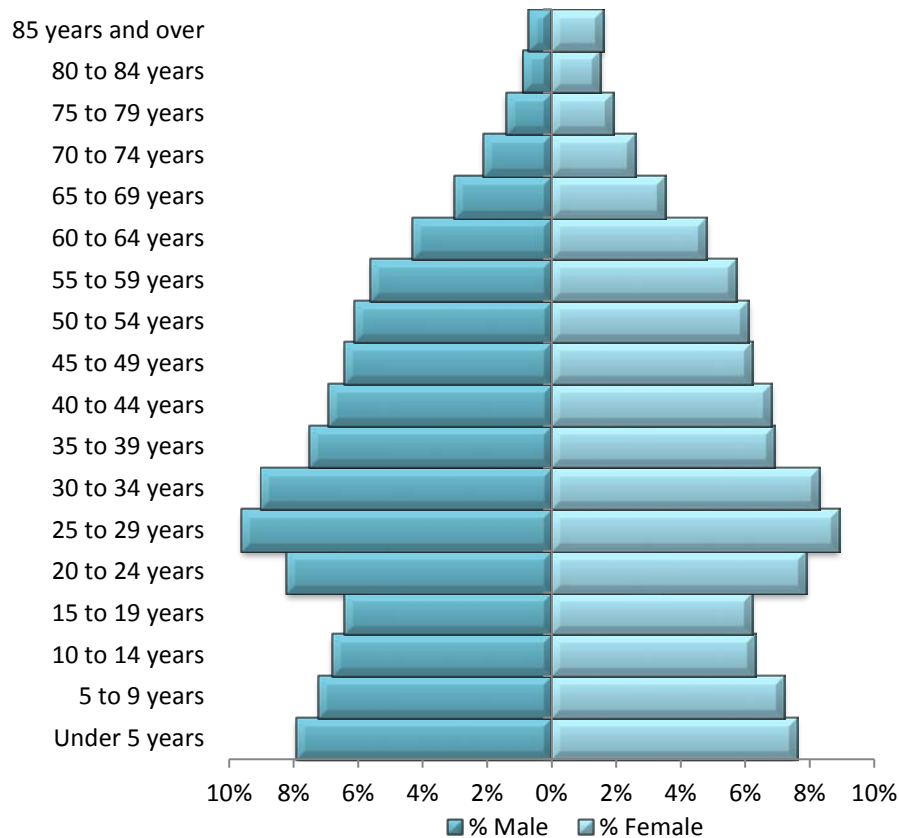

# 2015 Population Pyramid

### Houston: Population Pyramid

### United States: Population Pyramid

- Houston's Population is quite young compared to the United States. Median ages for Houston and US are 32 and 37, respectively.
- Cumulatively, Houston's 25 to 49 age groups are at 38% (US is at 33%) and the 65+ population is at 10% (US is at 14%).
- Note: A Population Pyramid is a bar chart that shows the age-sex distribution of a given population.
- Source: U.S. Census Bureau; American Community Survey 2015; 5 year Estimates