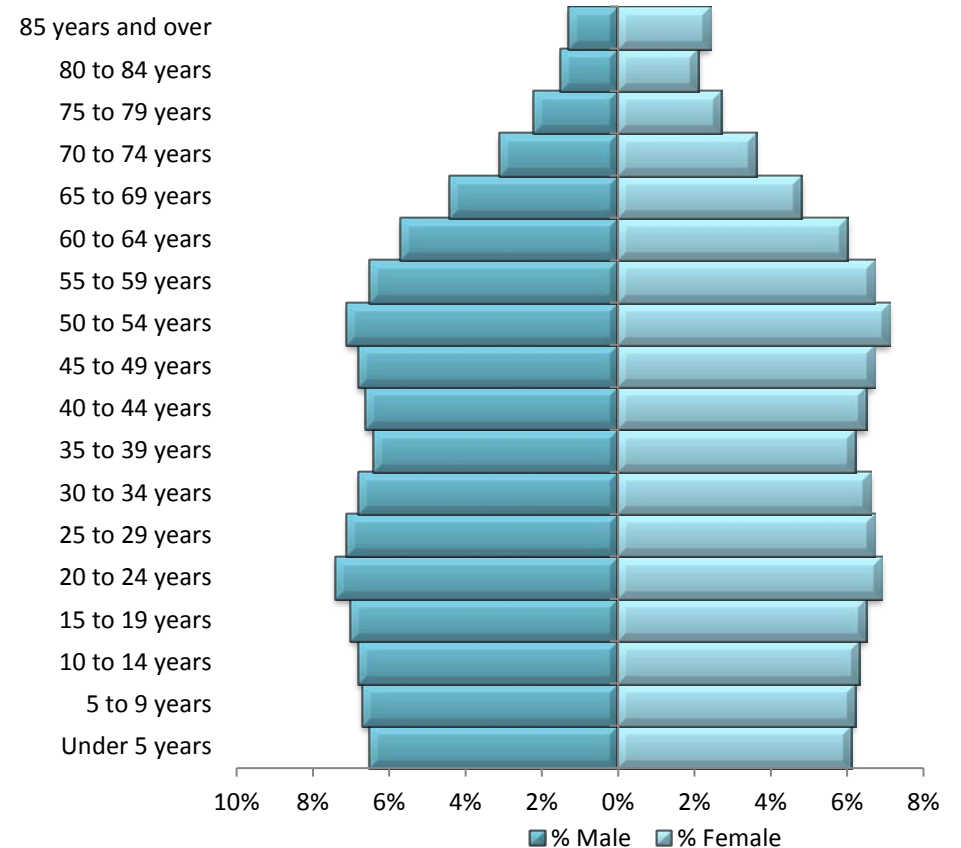

## City of Houston and the United States

Source: U.S. Census Bureau; American Community Survey 2015; 5 year Estimates

Date: March 2017

### Houston: Population Pyramid

### United States: Population Pyramid

- Houston's Population is quite young compared to the United States. Median ages for Houston and US are 32 and 37, respectively.
- Cumulatively, Houston's 25 to 49 age groups are at 38% (US is at 33%) and the 65+ population is at 10% (US is at 14%).
- Note: A Population Pyramid is a bar chart that shows the age-sex distribution of a given population.
- Source: U.S. Census Bureau; American Community Survey 2015; 5 year Estimates