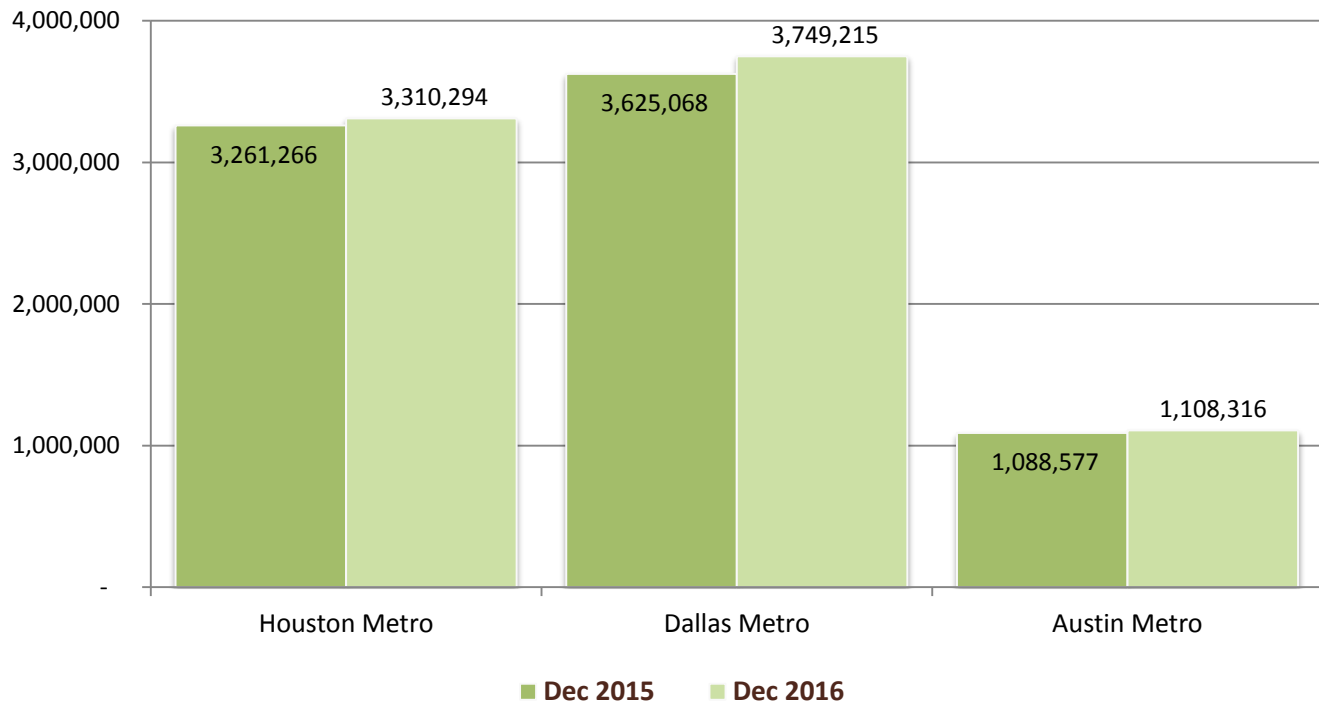

## Houston, Dallas and Austin Metros

PLANNING &  
DEVELOPMENT  
DEPARTMENT

Source: Bureau of Labor Statistics

Date: March 2017

### Civilian Labor Force Houston, Dallas and Austin Metros

- The total Labor Force in Houston Metro for December 2016 was 3,310,294, which is an increase of 49,028 persons from December 2015.
- Houston Metro's unemployment rate was 5.3% in December 2016 (175,315 persons).
- The unemployment rate for Dallas and Austin Metros was 3.7% and 3.2% respectively.
- *Note: The data is for Houston-The Woodlands-Sugar Land MSA, Dallas-Fort Worth-Arlington MSA and Austin-Round Rock MSA and the data refer to place of residence. Data refer to place of residence.*
- *Source: Bureau of Labor Statistics; March 2017*