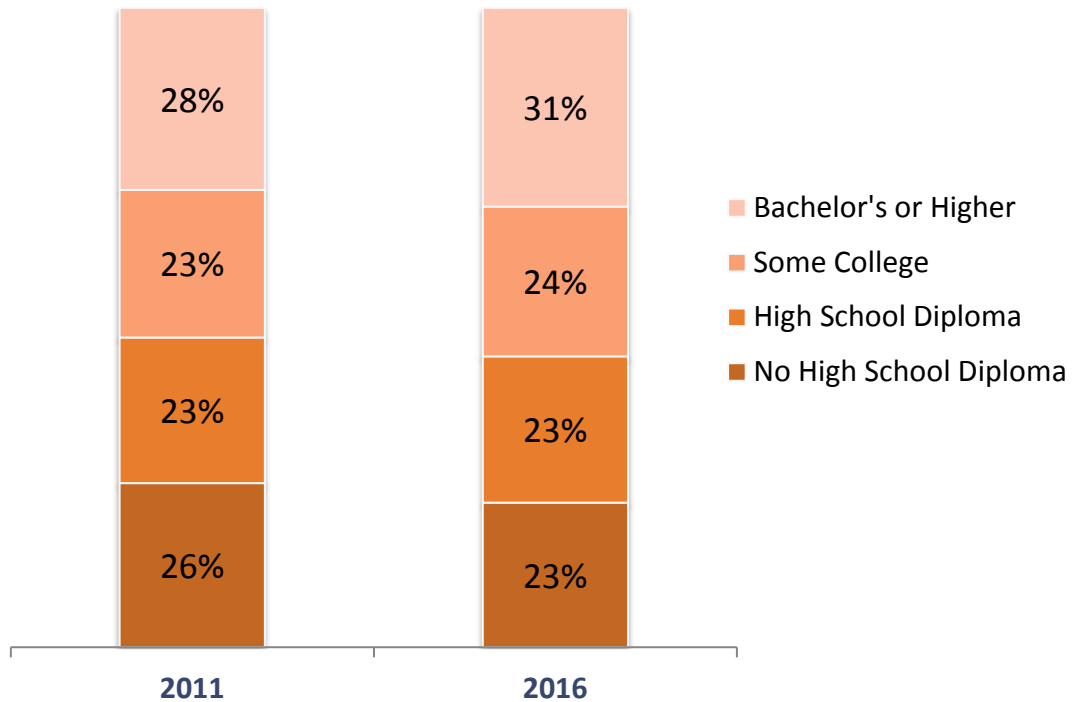

Educational Attainment

City of Houston: 2011 & 2016

PLANNING &
DEVELOPMENT
DEPARTMENT

Source: U.S. Census Bureau; ACS 2011 & 2016 5-Year Estimates

Date: January 2018

Educational Attainment: 2011 & 2016 City of Houston

- The total number of 25 years and older increased by 9% (118,976 persons) between 2011 and 2016.
- The percent share of 'Bachelor's or Higher' increased by 3%, while the share of 'No High School Diploma' decreased by 3% during the same period.
- Source: U.S. Census Bureau; ACS 2011 & 2016 5-Year Estimates