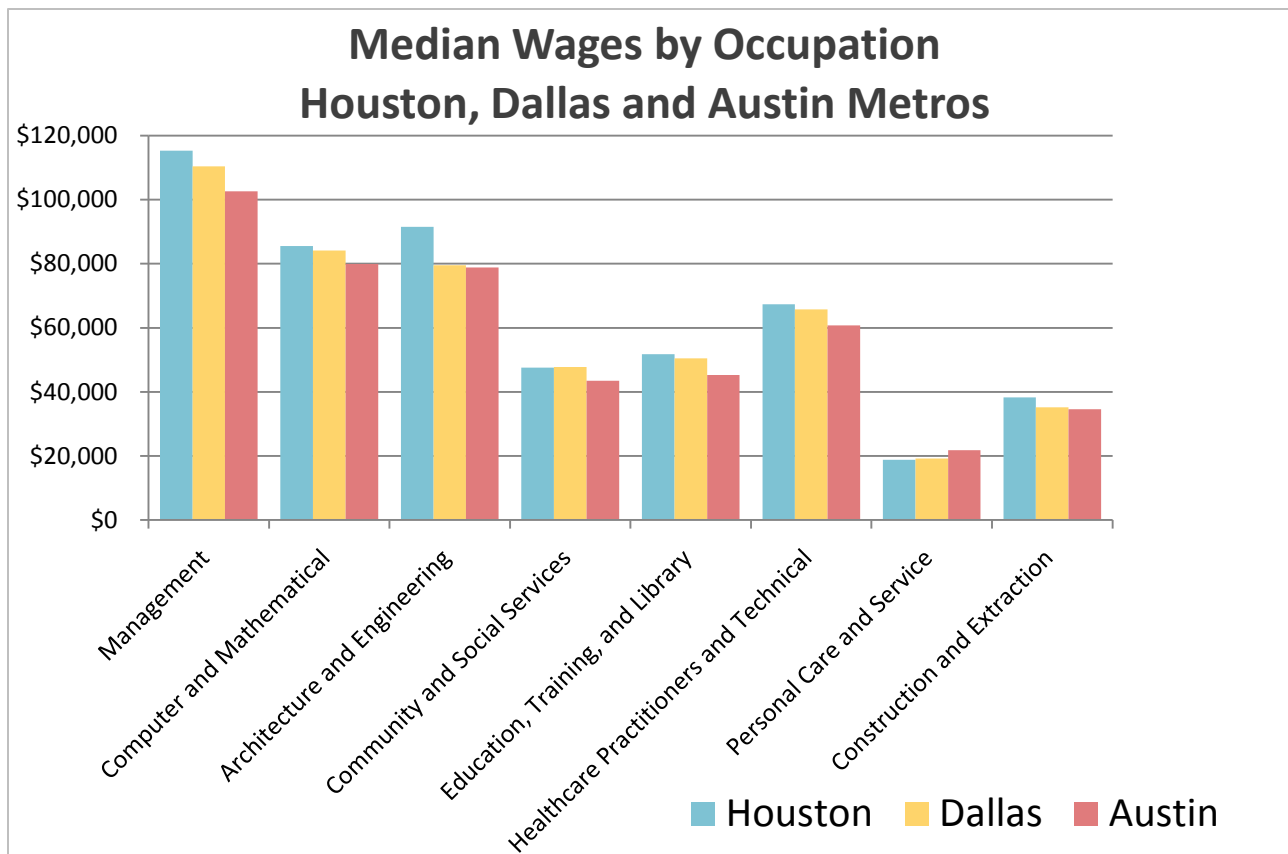

Median Wages by Occupation

Houston, Dallas and Austin Metros

PLANNING &
DEVELOPMENT
DEPARTMENT

Source: Texas Workforce Commission

Date: February 2017

- The total number of employment in Houston Metro for all occupations is 2,929,970.
- Dallas Metro's employment is higher than Houston Metro by 372,850.
- The Median wages for Houston Metro is \$37,673.
- Houston Metro's median wages are higher than the other two metros in Management, Computer/Mathematical, Architecture/Engineering, Education/Training/Library, Healthcare Practitioners and Construction/Extraction occupations.
- The data is for Houston-The Woodlands-Sugar Land MSA, Dallas-Fort Worth-Arlington MSA and Austin-Round Rock MSA.
- Source: Texas Workforce Commission, 2015 Annual Data.