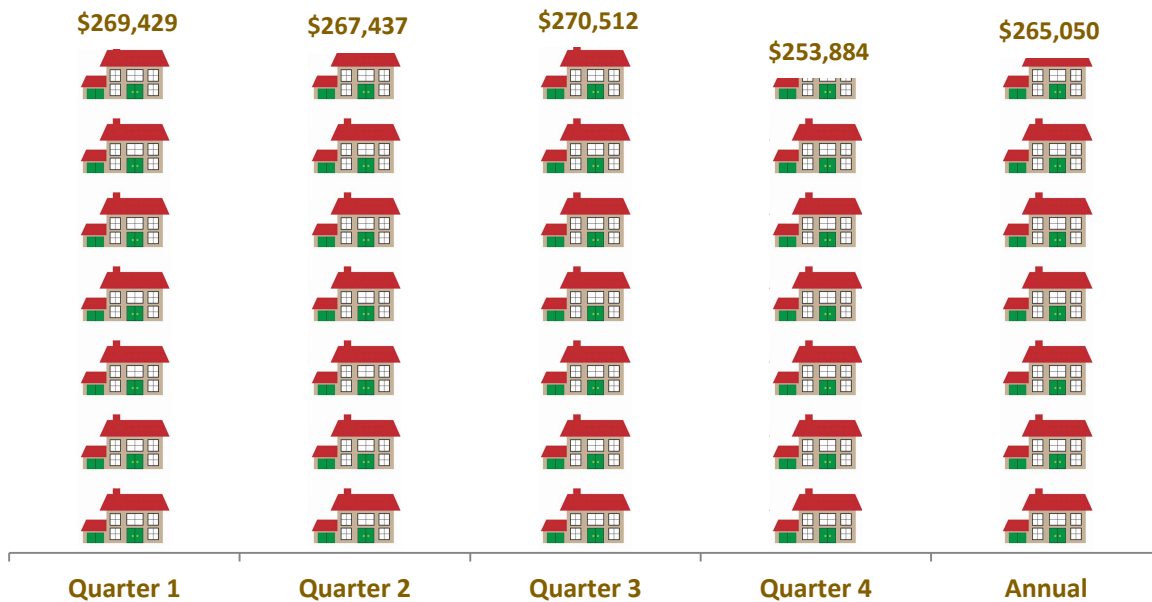

Single Family Permit Valuation

City of Houston: 2016 Quarterly

PLANNING &
DEVELOPMENT
DEPARTMENT

Source: City of Houston; Houston Permitting Center

Date: January 2017

Single Family Permit Valuation City of Houston: 2016 Quarterly Average

- The first three quarters showed almost similar average valuations.
- A total of 4,223 Single Family permits were issued in 2016 compared to 5,160 permits in 2015.
- Source: City of Houston; Houston Permitting Center