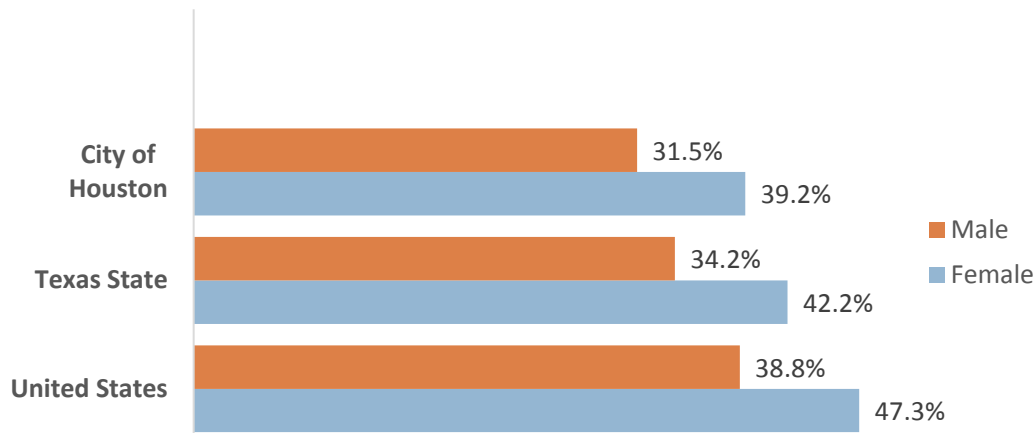

School Enrollment: 18 to 24 years

City of Houston, Texas State and the US

PLANNING &
DEVELOPMENT
DEPARTMENT

Source: U.S. Census Bureau; ACS 2015 5-year Estimates

Date: June 2017

Enrolled in College: 18 to 24 years Houston, Texas and the US