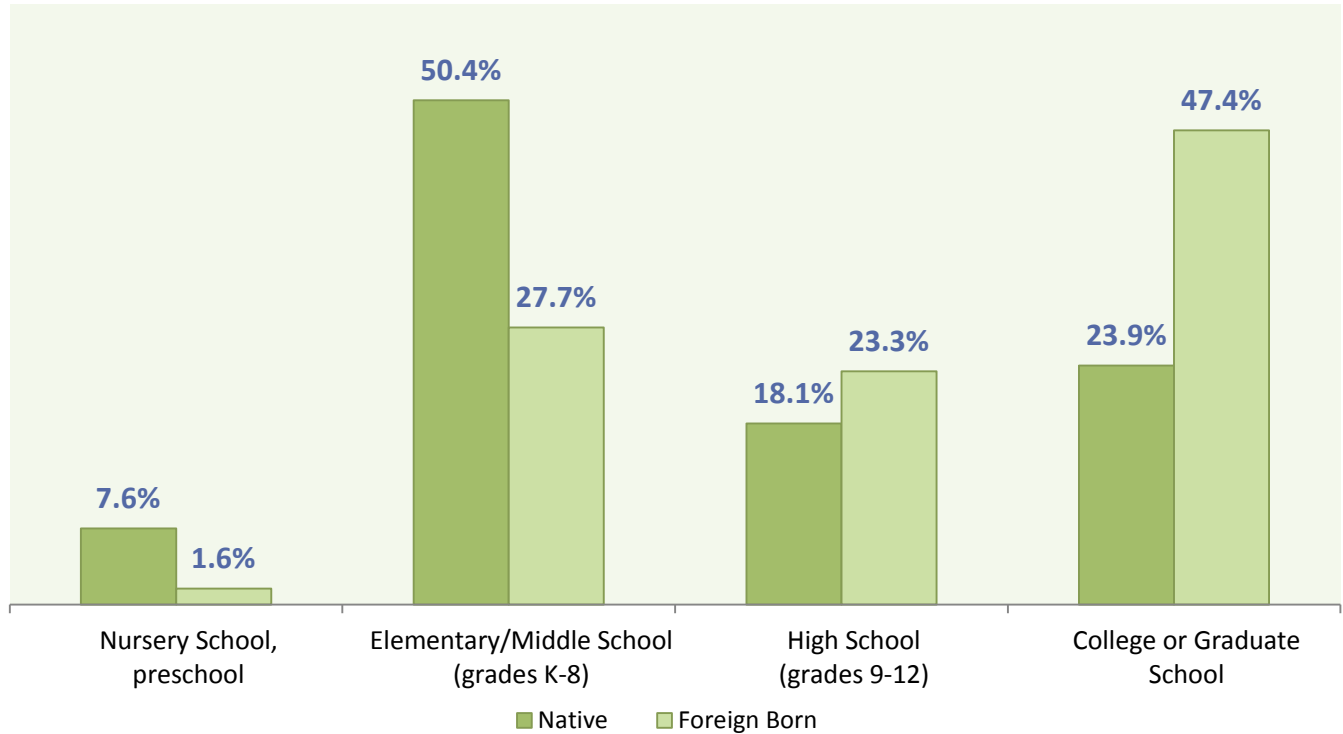

School Enrollment: Native and Foreign Born City of Houston

Source: U.S. Census Bureau: 2014 American Housing Survey Estimates

Date: February 2016

School Enrollment: Native and Foreign Born City of Houston

- Houston's total Foreign Born population is 615,457 persons (28%).
- Of the total Foreign Born population, 14% (83,730 students) are enrolled in Schools/colleges compared to 32% for the Native Population.
- *Note: School Enrollment for persons 3 years and over.*
- *Source: U.S. Census Bureau, American Community Survey, 2014 5-Year Estimates.*