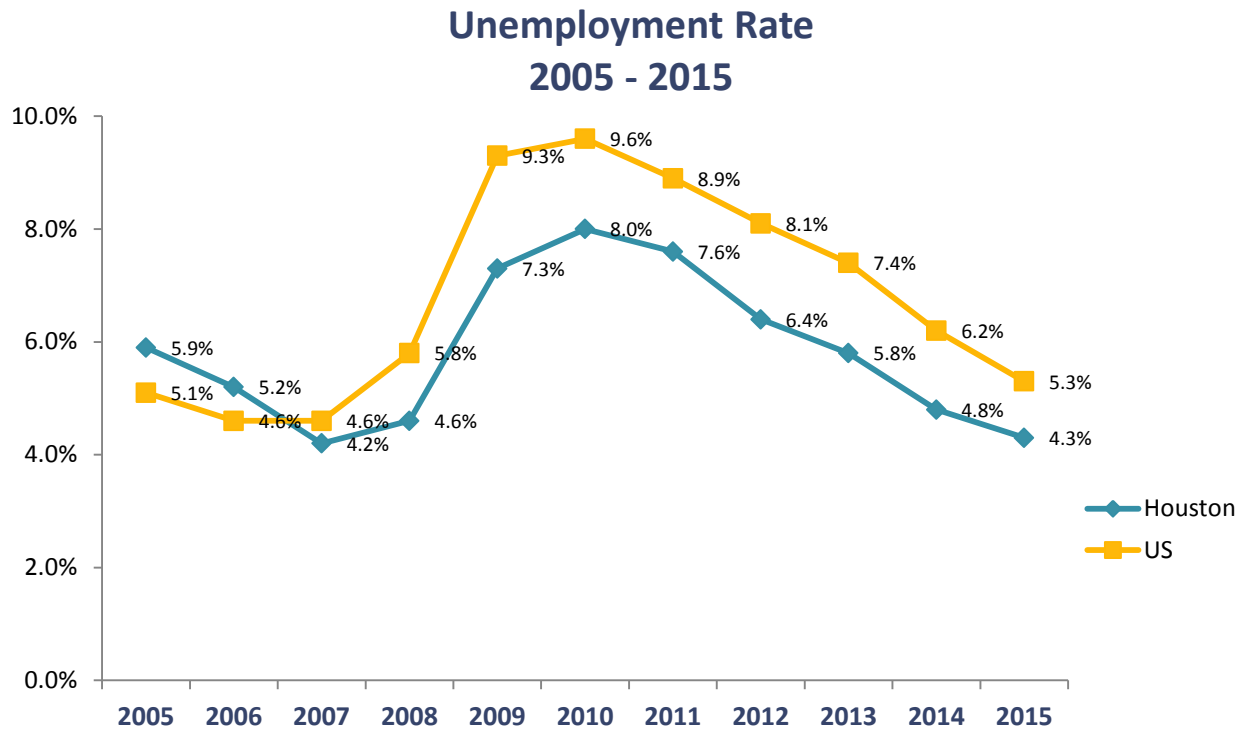

Unemployment Rate 2005 - 2015

City of Houston & the US

PLANNING &
DEVELOPMENT
DEPARTMENT

Source: Texas Workforce Commission 2005-2015.

Date: December 2016

- The total number of employment in Houston went up by 182,174 persons between 2005 and 2015.
- Unemployment rate reached the peak during the recession period. In 2010, Houston had 84,716 unemployed persons compared to 48,881 persons in 2015.
- Source: Texas Workforce Commission 2005-2015.