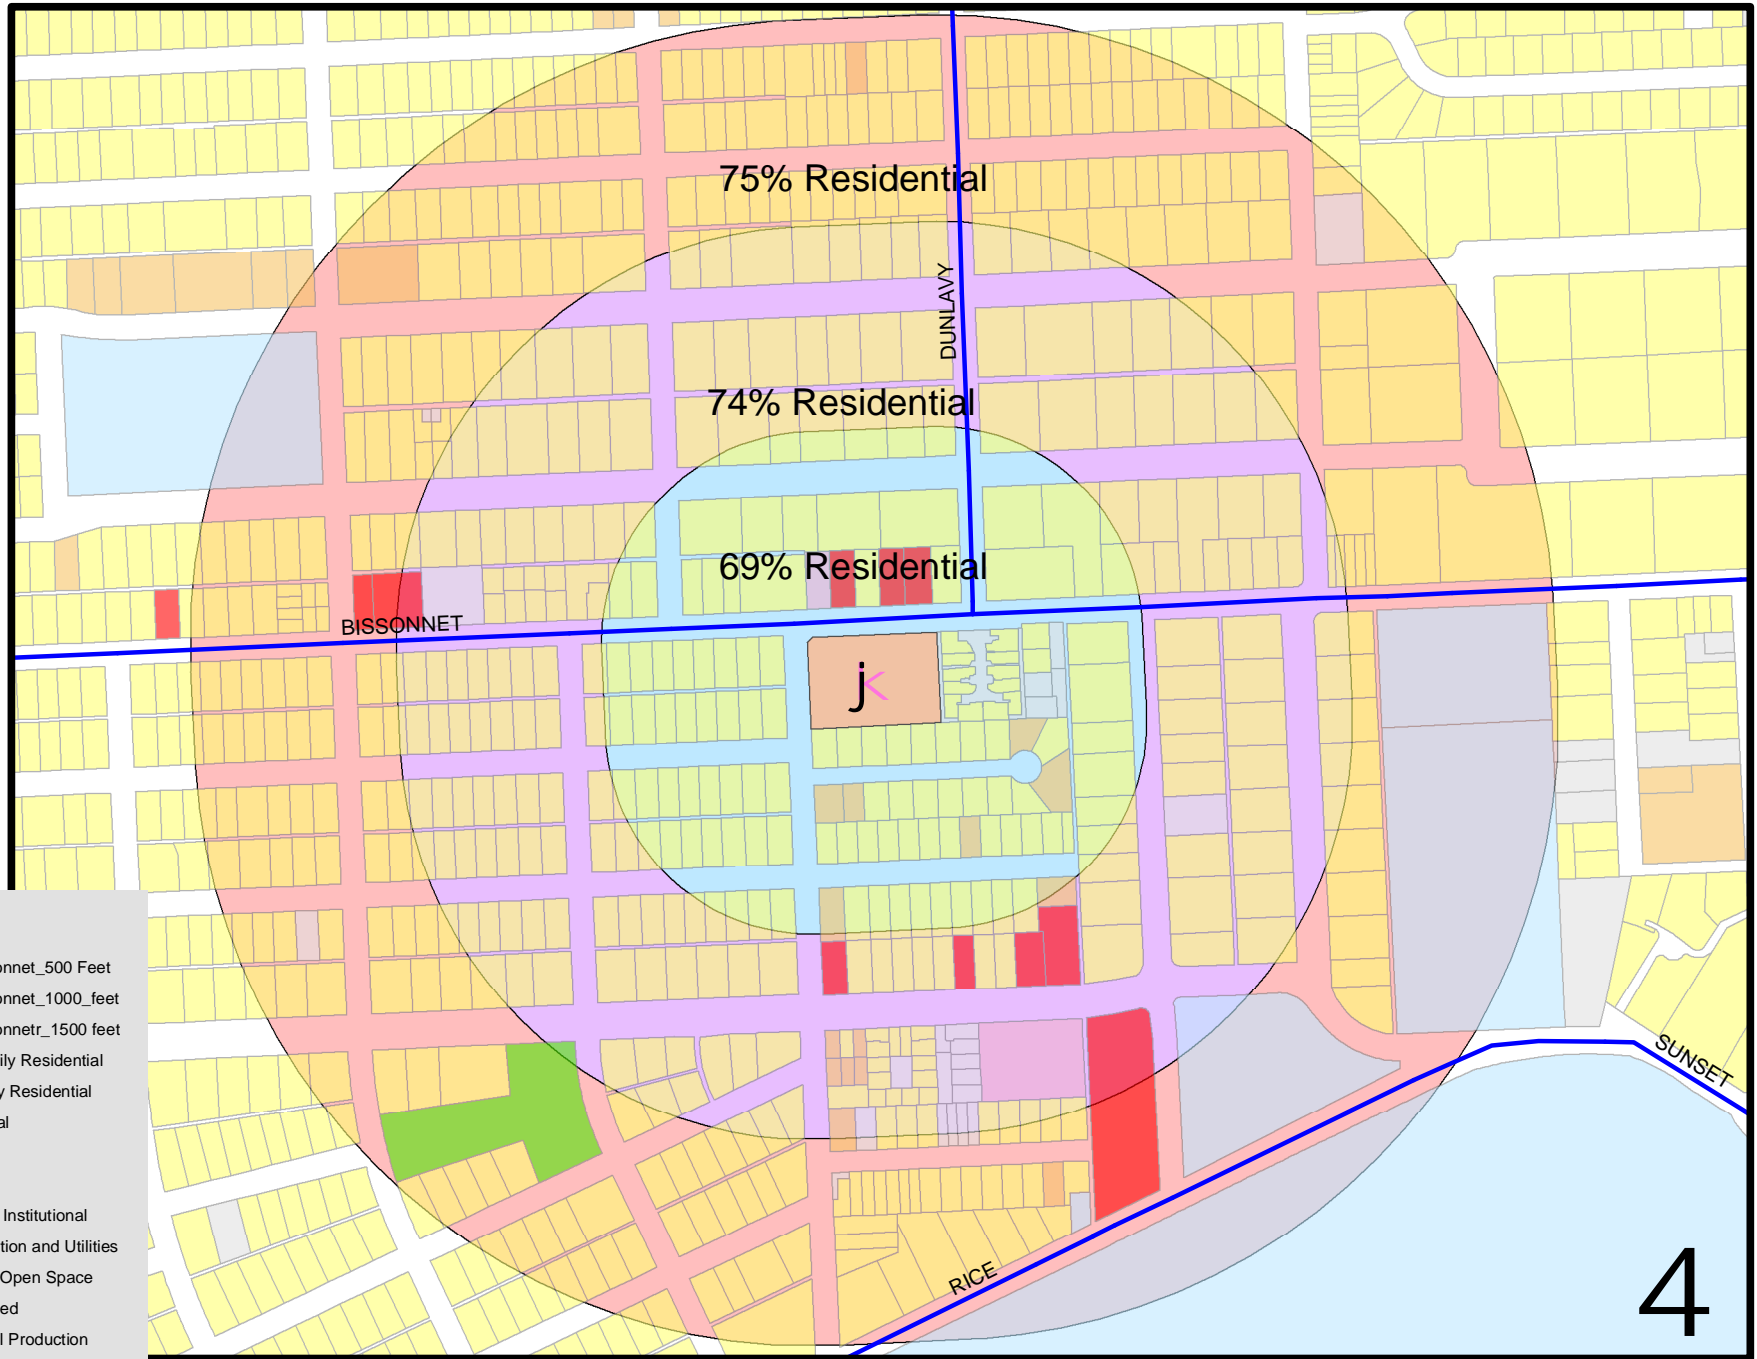

1717 Bissonnet - 500, 1000 and 1500 foot Buffers

Legend

- 1717 Bissonnet_500 Feet
- 1717 Bissonnet_1000_feet
- 1717 Bissonnetr_1500 feet
- Single-family Residential
- Multi-family Residential
- Commercial
- Office
- Industrial
- Public and Institutional
- Transportation and Utilities
- Parks and Open Space
- Undeveloped
- Agricultural Production
- Open Water
- Others (mismatched code)