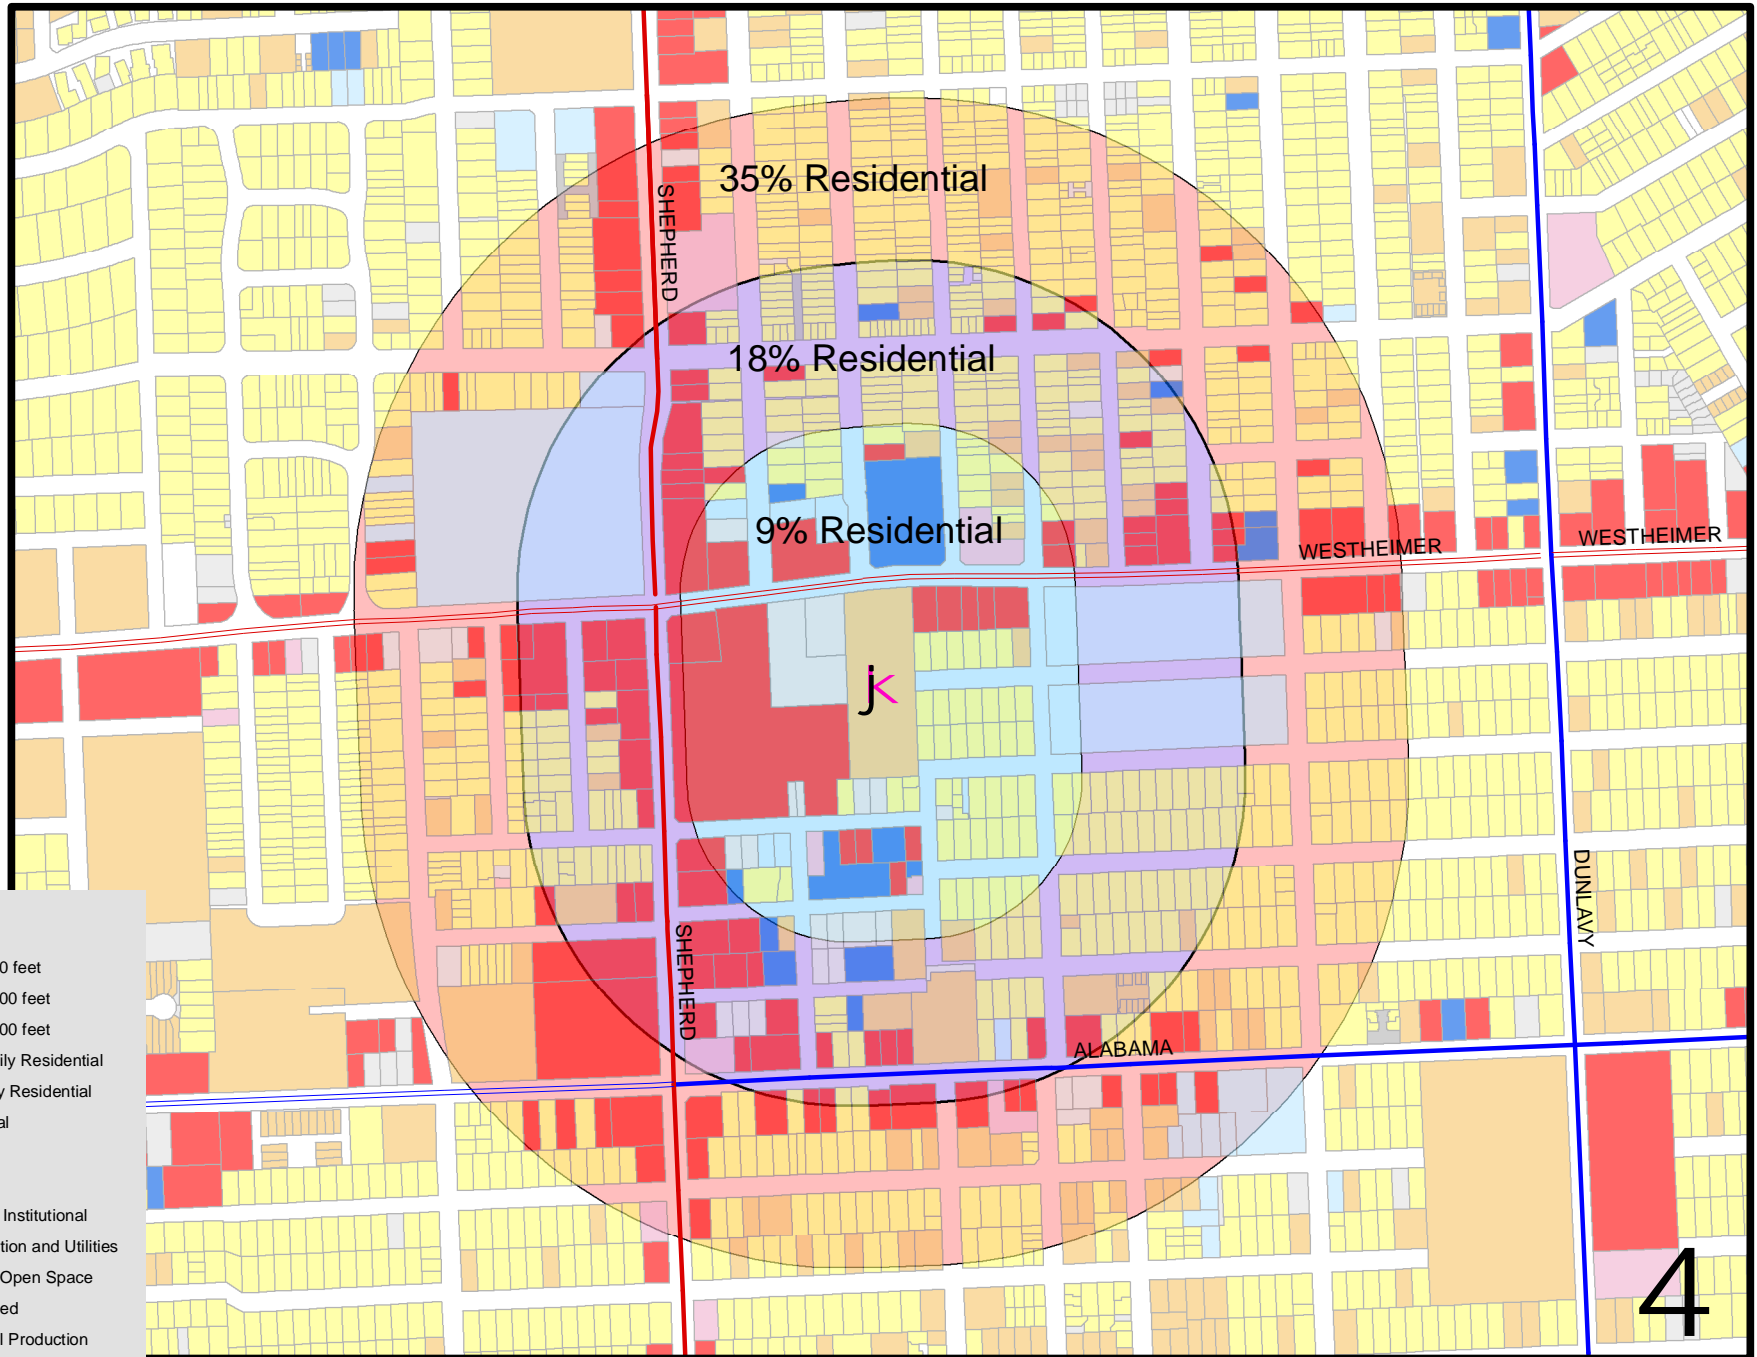

Alexan at Westheimer - 500, 1000 and 1500 foot Buffers

Legend

- Alexan_500 feet
- Alexan_1000 feet
- Alexan_1500 feet
- Single-family Residential
- Multi-family Residential
- Commercial
- Office
- Industrial
- Public and Institutional
- Transportation and Utilities
- Parks and Open Space
- Undeveloped
- Agricultural Production
- Open Water
- Others (mismatched code)