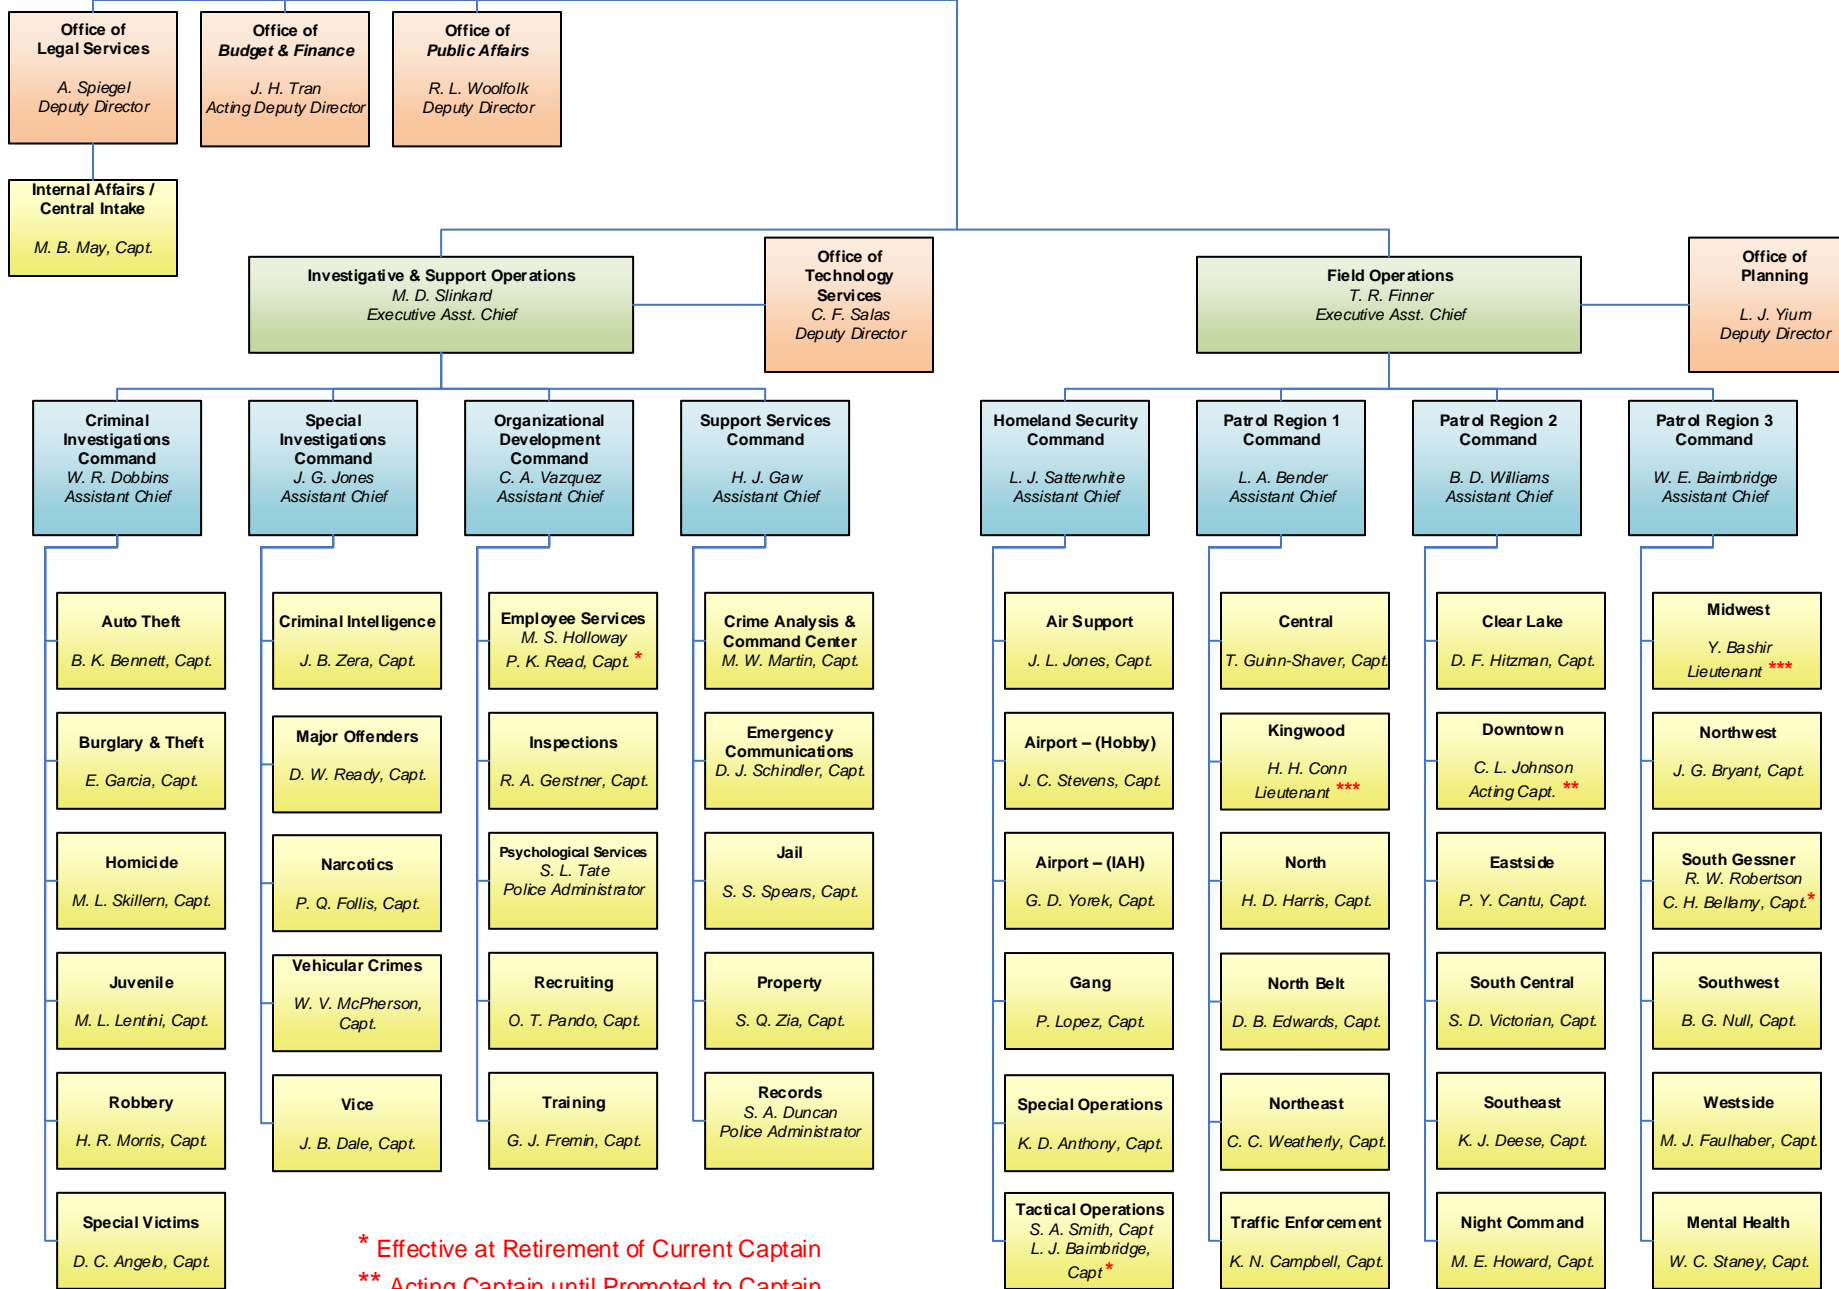

# Organization of the Houston Police Department

**CHIEF OF POLICE**  
Art Acevedo

\* Effective at Retirement of Current Captain  
 \*\* Acting Captain until Promoted to Captain  
 \*\*\* Lieutenant until Promoted to Captain