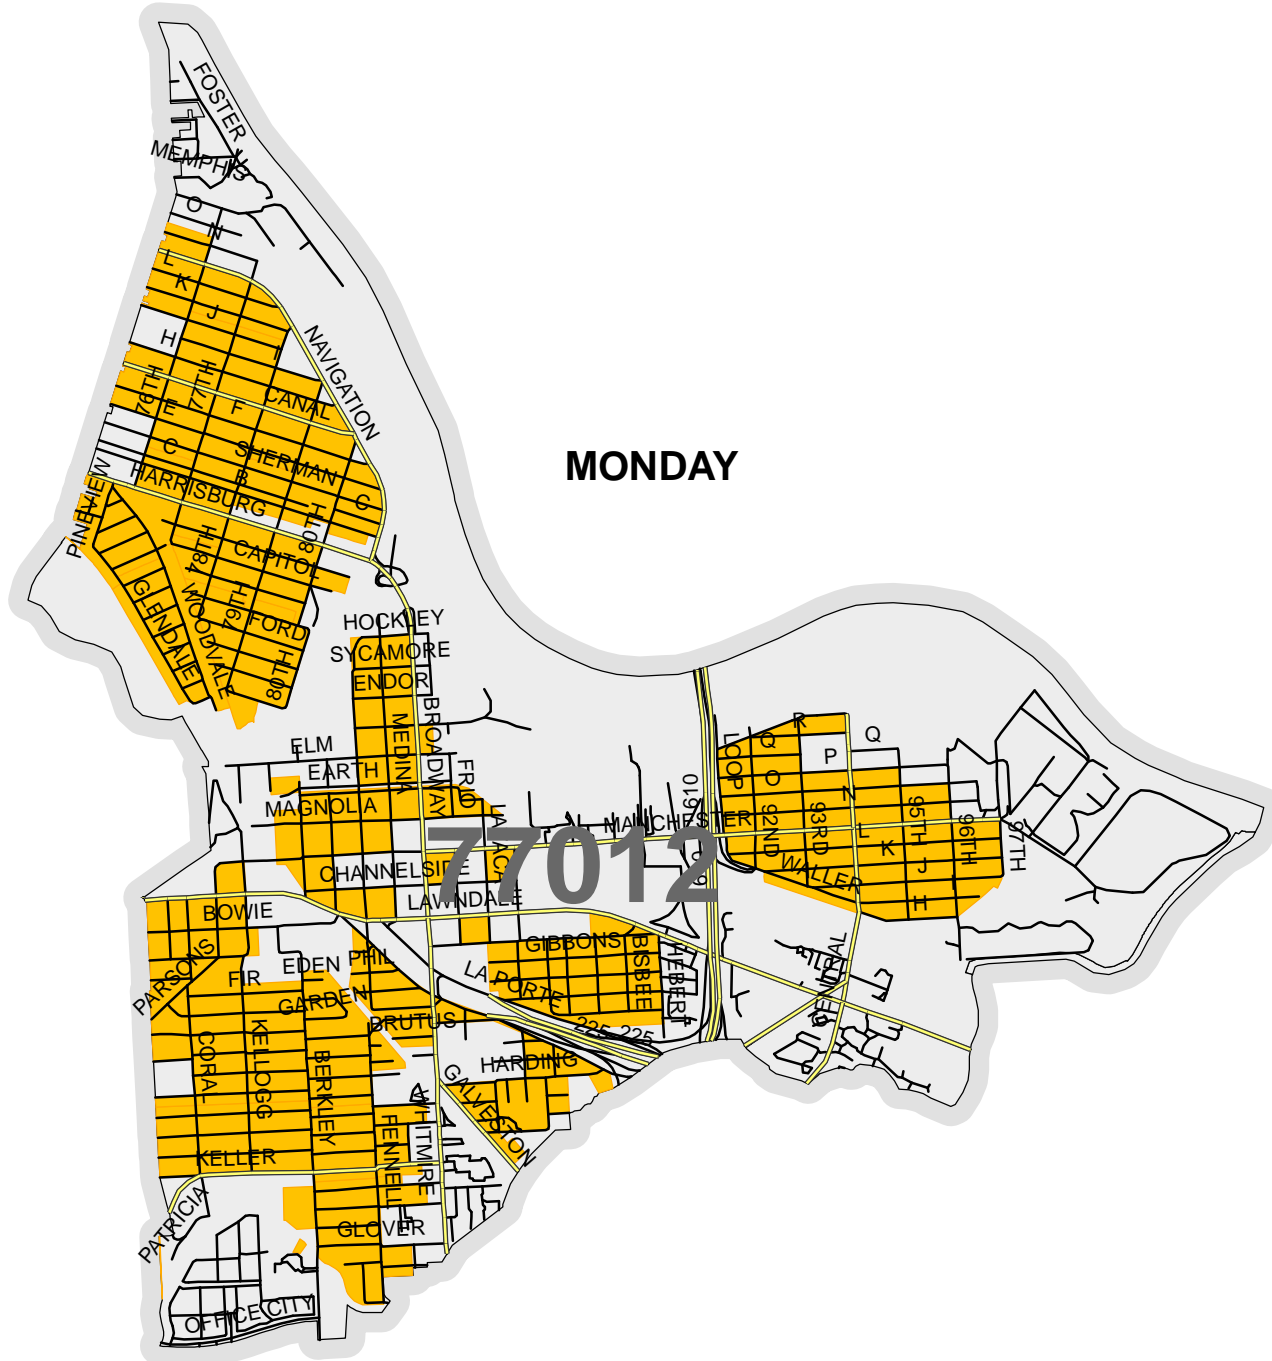

City of Houston Garbage Pickup Map

77012

SERVICE DAY

Monday

MONDAY