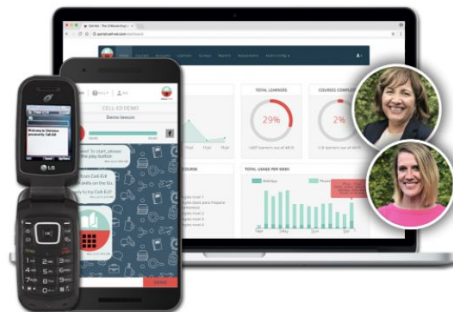

CELL-ED UNLIMITED

**Cell-Ed offers FREE ACCESS TO ALL OFFERINGS
for 90 Days for a limited number**

The COVID-19 crisis has changed the way communities learn and work - as schools and workplaces transition to remote learning and working. The need for remote learning is projected to continue for the foreseeable future as the world grapples with the impact of Coronavirus.

 <p>Train 1000+ microless learning Skills assessment</p>	<p>Coach Individualized Certification +</p> 	 <p>Track Manage Insights & analytics</p>
--	---	---

Why now?

During this unprecedented time, we need to ensure continuity of learning for all adult learners. Too many remote learning tools leave the majority of learners behind due to prevailing access, literacy, and digital divides. To meet this need, Cell-Ed is offering a limited number of seats to education providers to deliver 1,000+ hours of literacy, language and work skills learning, certification and coaching.

**1 in 6 adults can't read, 1 in 4 lack digital access, 1 in 2 need essential skills
99% of solutions aren't designed for them**

How Cell-Ed can deliver remote learning to all

Cell-Ed is designed to reach learners on any device - from call in to smartphone apps to table or computer web browser and we start with basic literacy, language and work skills and build from there. Easy to access 24/7 **micro-lessons** integrate essential skills for life and work that lead to certification and more. We pair **every learner** with a **live multilingual coach** to individualize learning. And, we can convert partner content - "Cell-Edify" and customize options to optimize engagement and effectiveness.