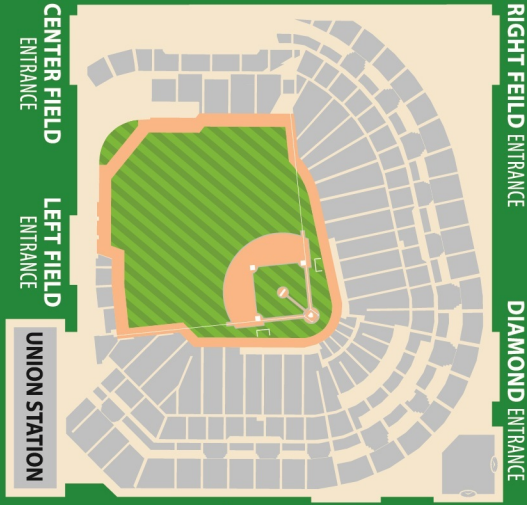

CONGRESS

CONGRESS

LOT D
PRE-PAID PARKING

Minute Maid Park

DIAMOND LOT
PRE-PAID PARKING

MILO HAMILTON

LOT A
PRE-PAID PARKING

59

59

CHARTRES

LOT B
PRE-PAID PARKING

ST. EMANUEL

LOT C
PRE-PAID PARKING

PRESTON

BASTROP
BUS STAGING AREA

CRAWFORD

TEXAS

TEXAS