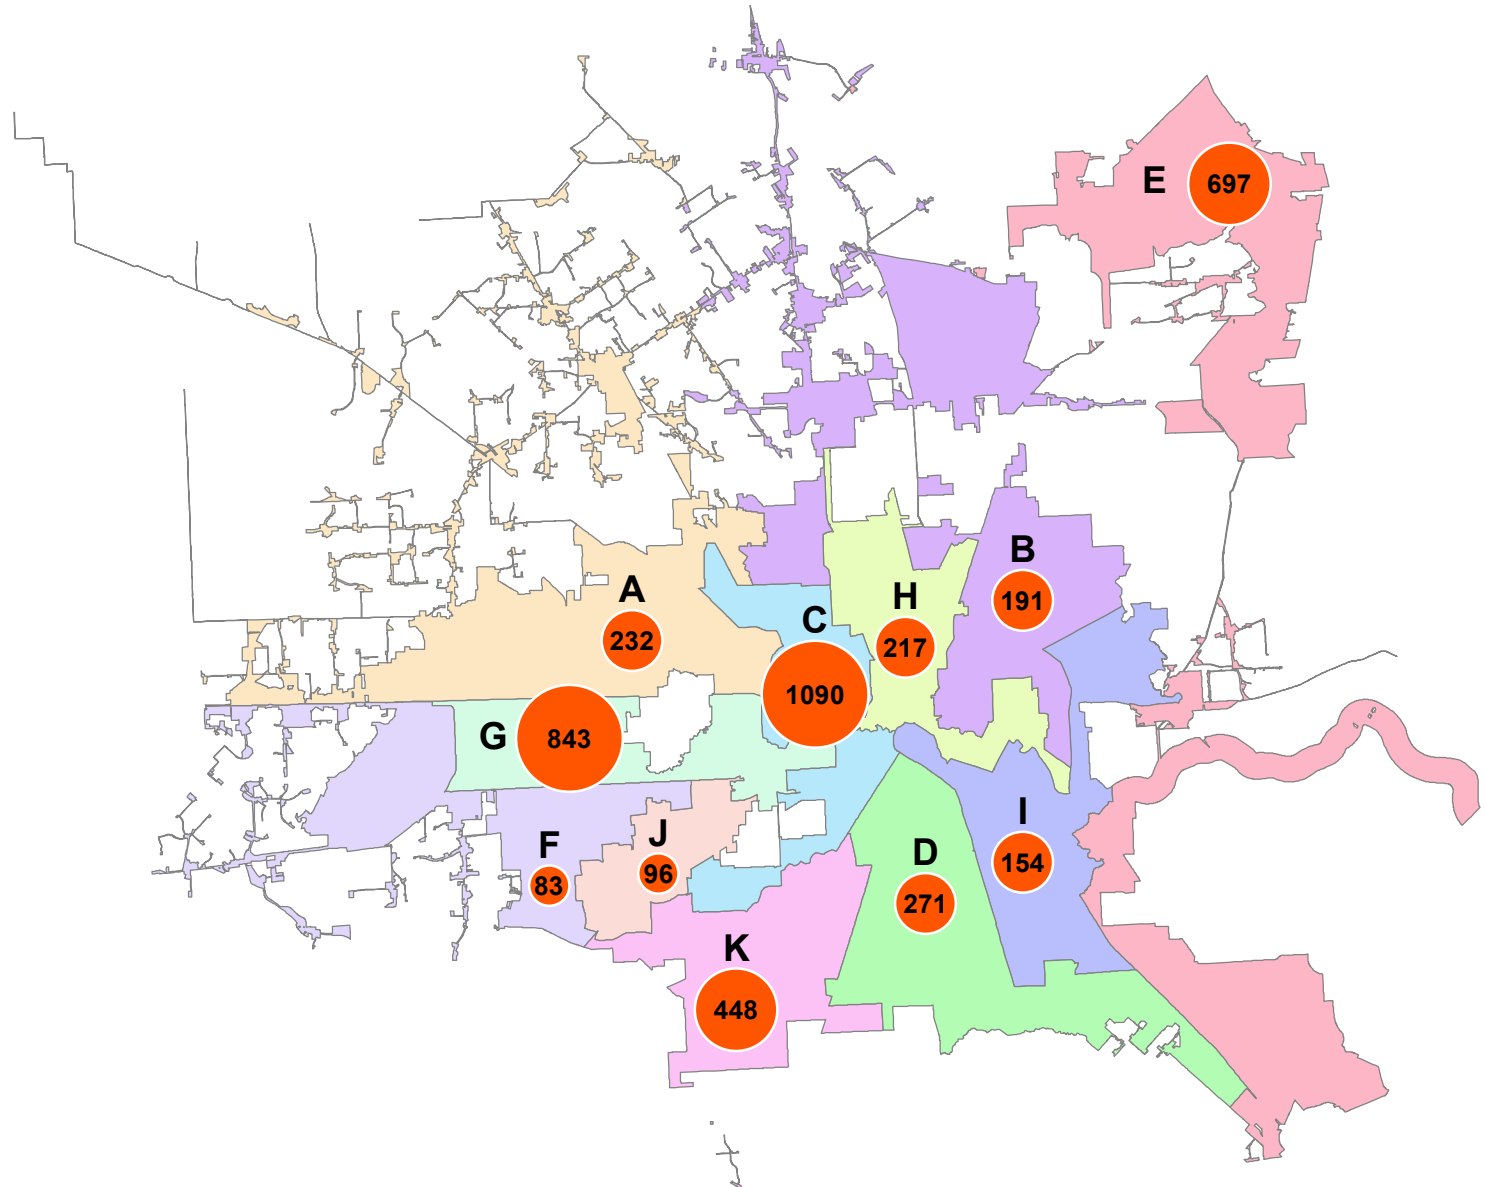

Hurricane Harvey Registry Responses by City of Houston Council Districts (as of January 2, 2019)

No. of Responses

Council Districts (2016)

District	Responses
A	232
B	191*
C	1090
D	271
E	697
F	83
G	843
H	217
I	154
J	96
K	448

*Count for District B does not include 200+ paper responses received