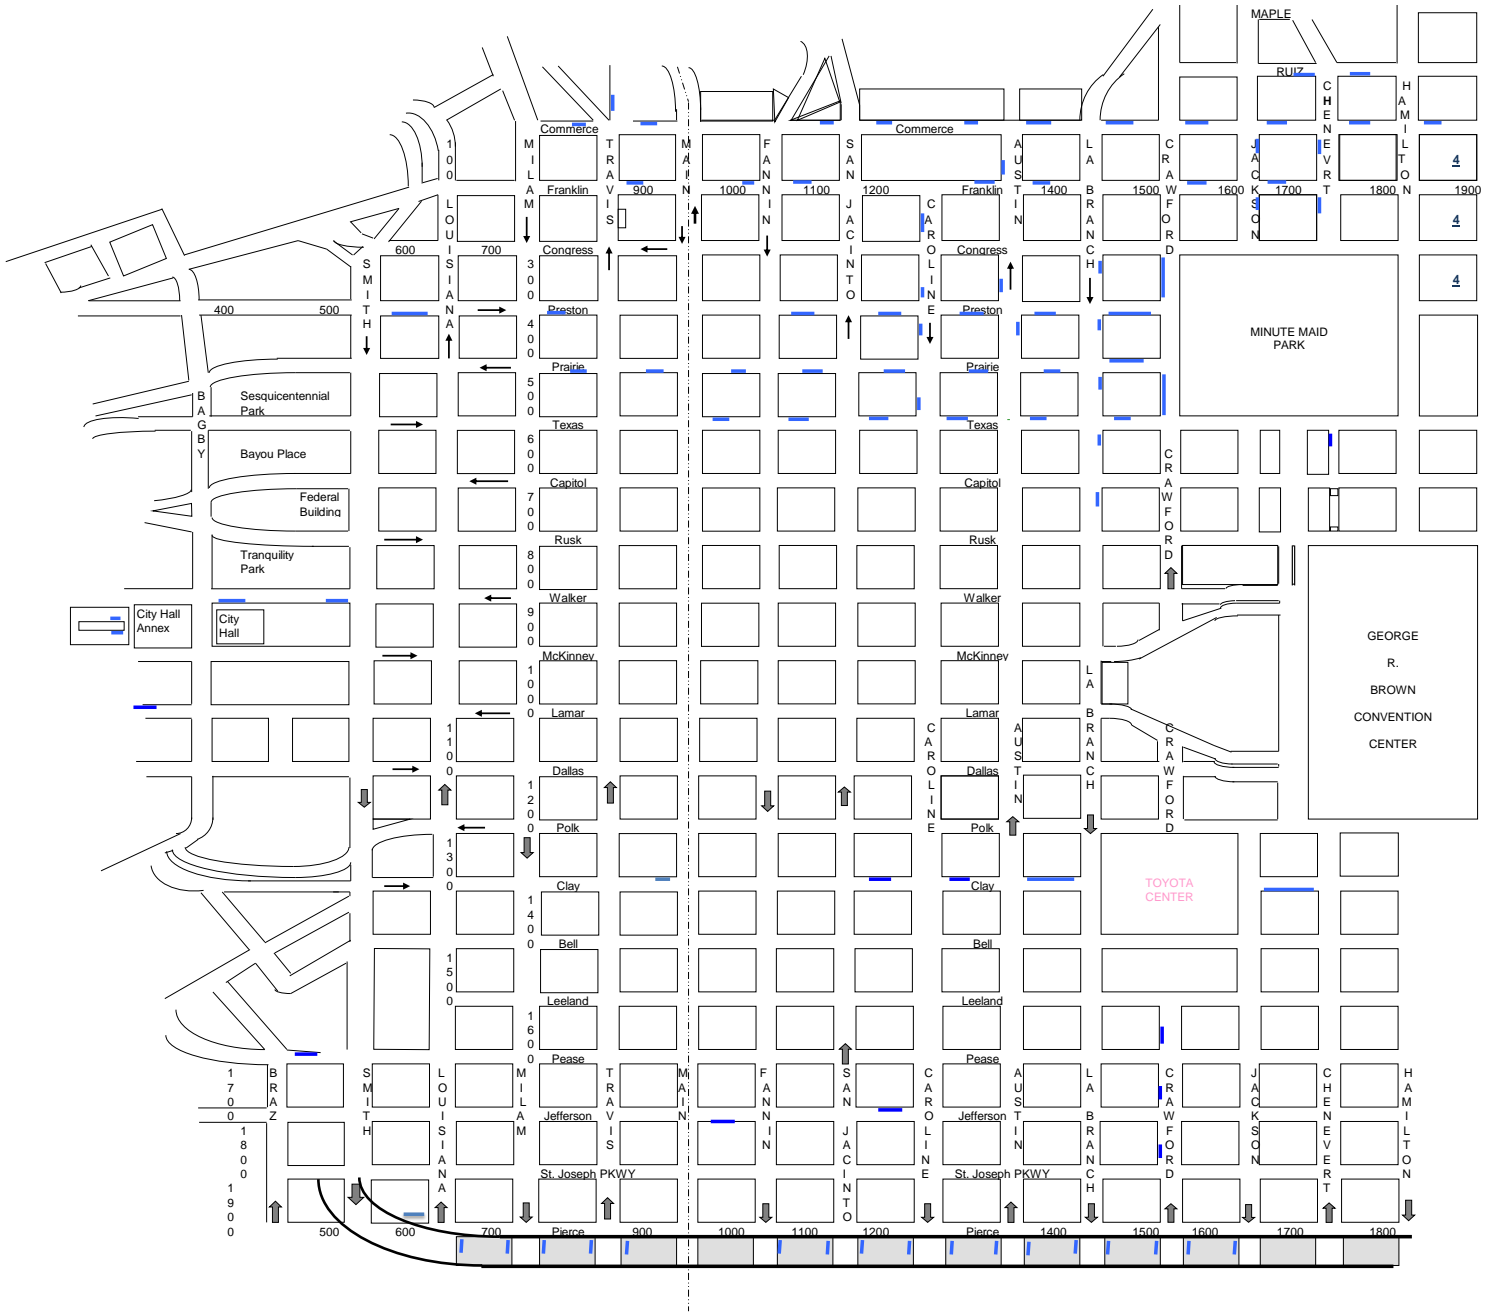

Accessible Parking in the CBD

184 ADA COMPLIANT ACCESSIBLE PARKING SPACES