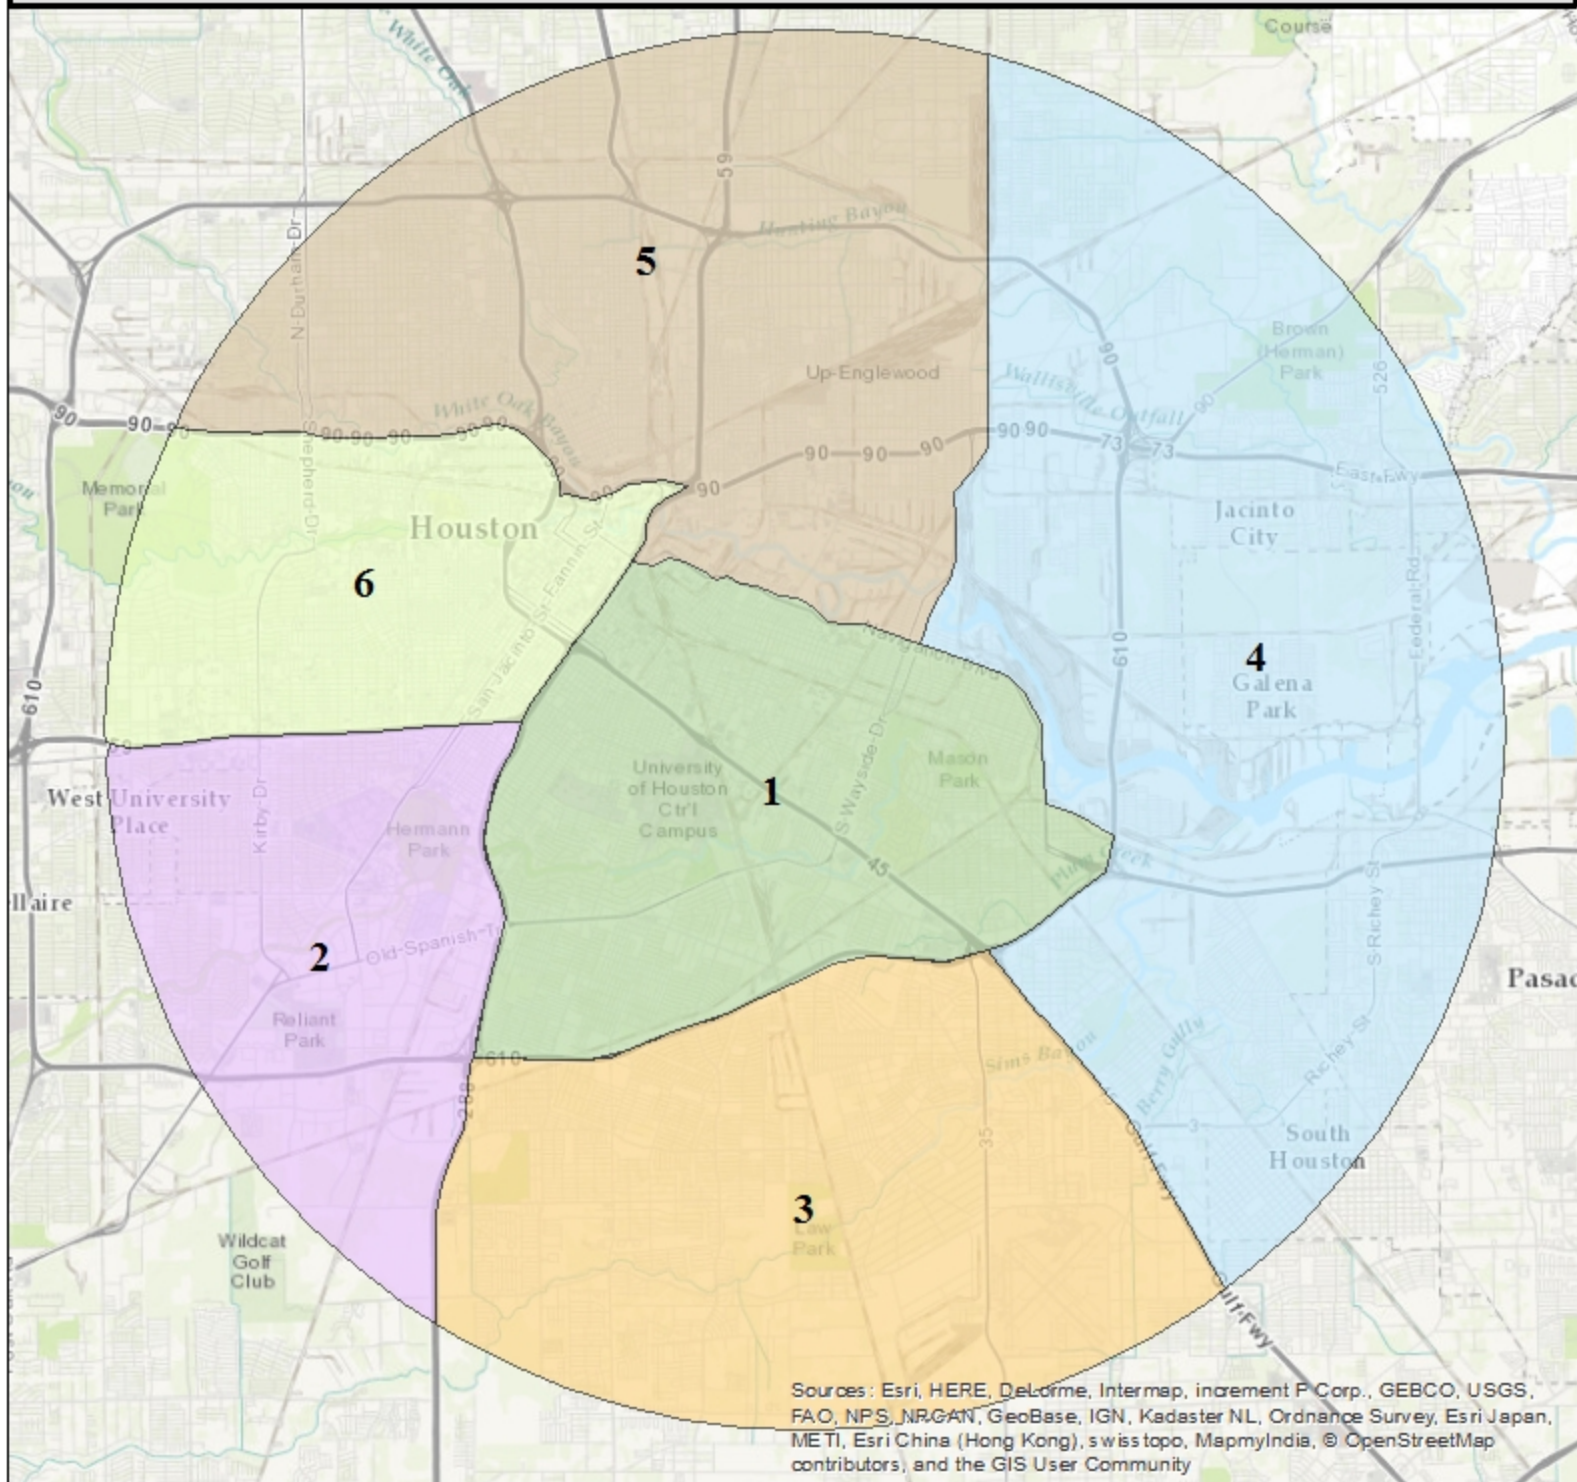

Central Houston Christmas Bird Count

Legend

 Central Houston CBC Circle

Area

-  1
-  2
-  3
-  4
-  5
-  6

December 19, 2016

0 1.25 2.5 5 Miles