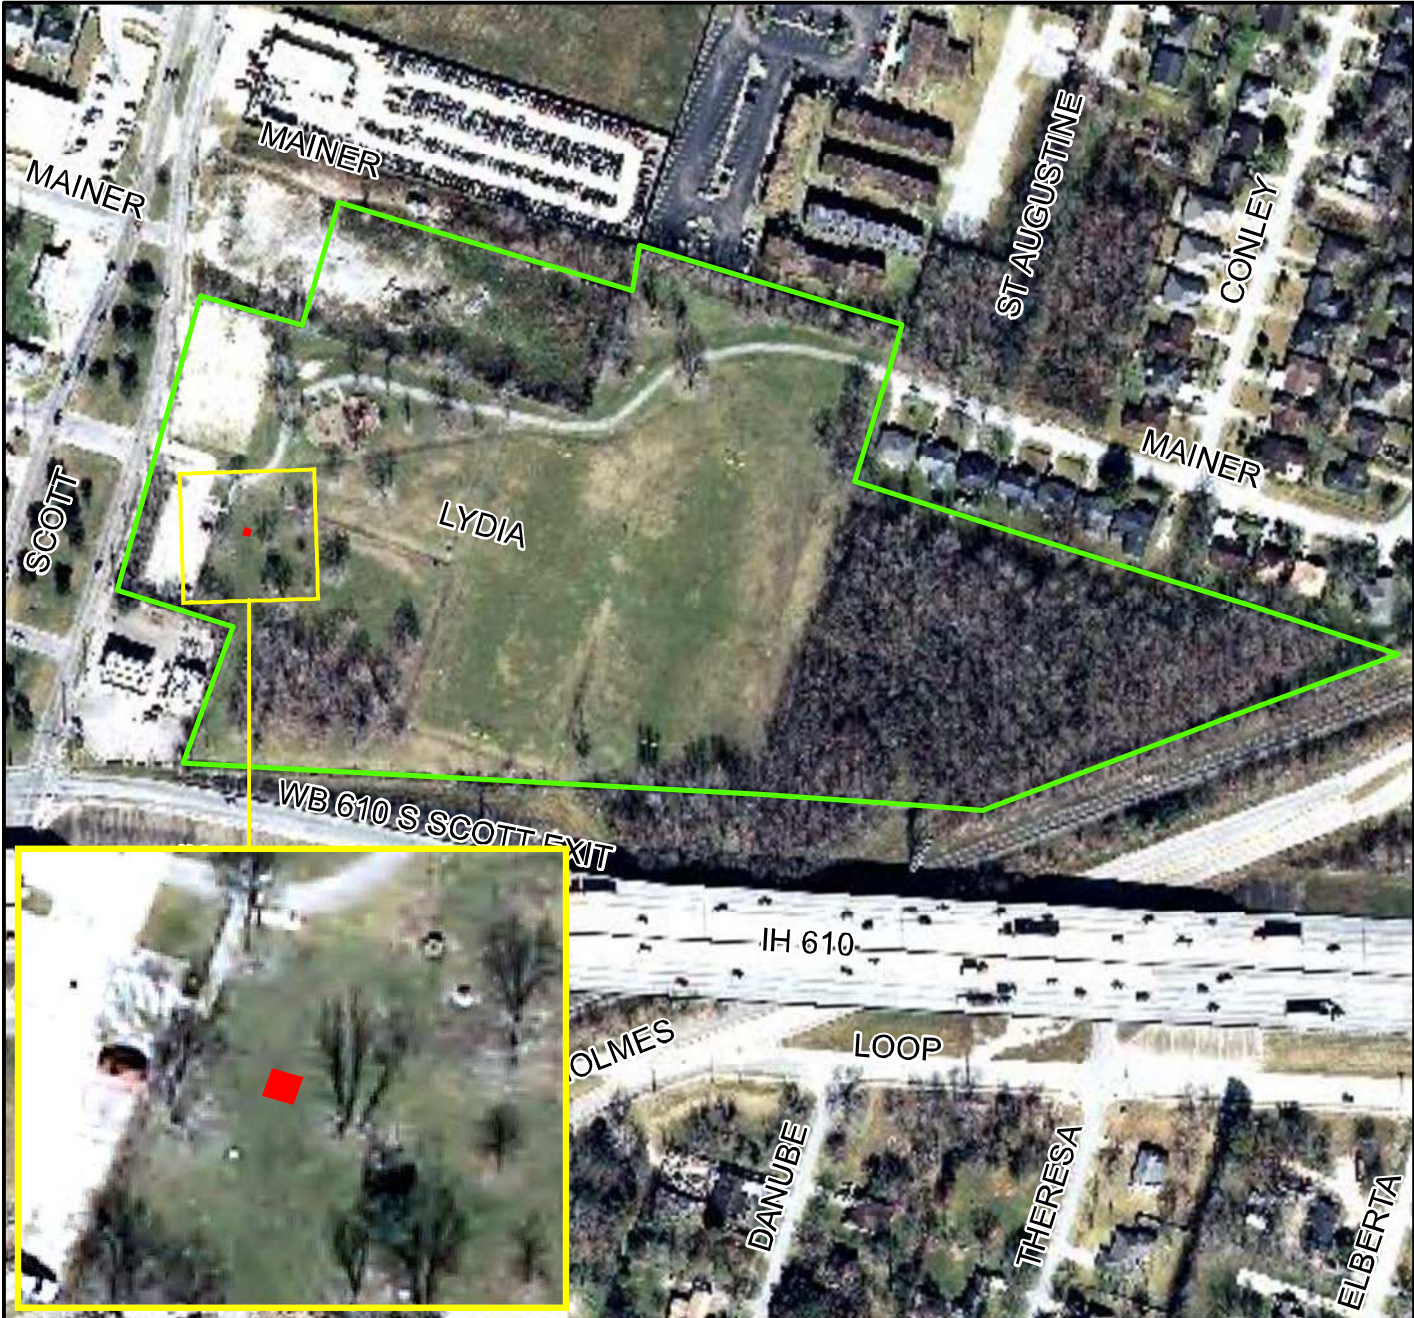

First Amendment Expression- Beech-White Park

The area inside of the red square only is considered the First Amendment Expression Area. This is a 10ft x 10ft square located at Latitude: 29°40'55.56"N Longitude: 95°21'55.77"W