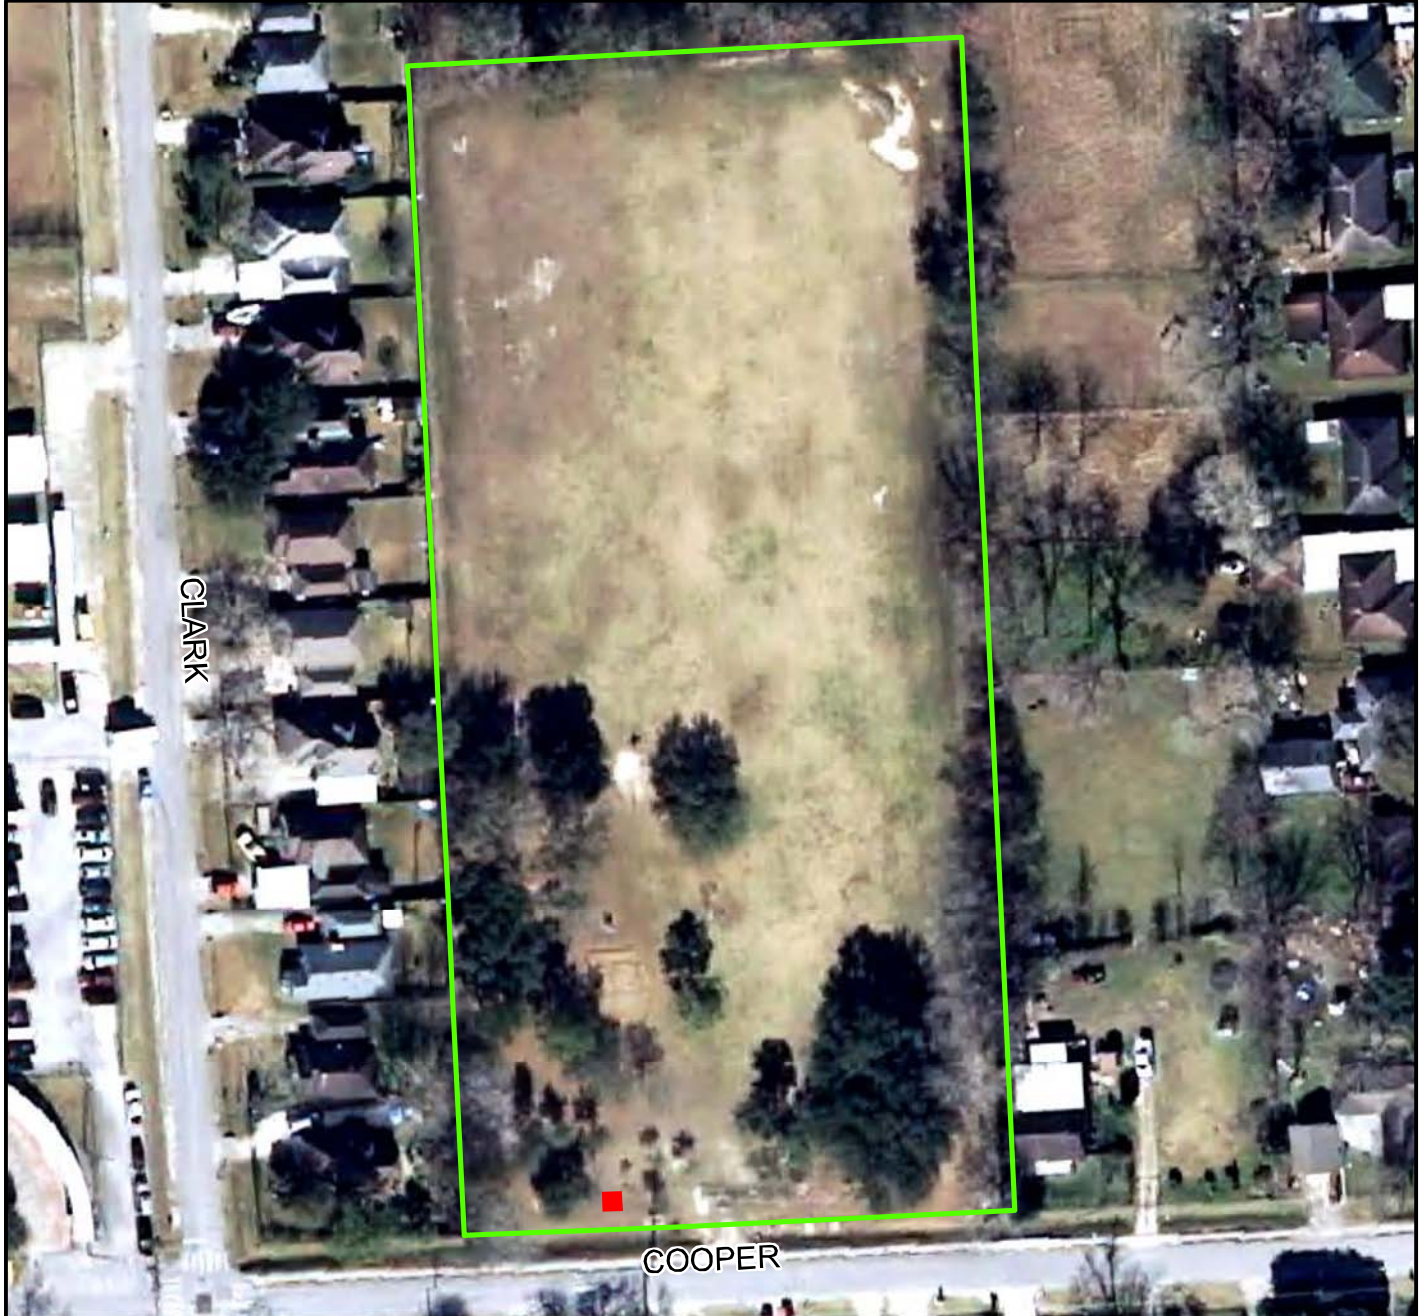

First Amendment Expression- Cooper Road Park

The area inside of the red square only is considered the First Amendment Expression Area. This is a 10ft x 10ft square located at Latitude: 29°51'37.01"N Longitude: 95°22'32.53"W