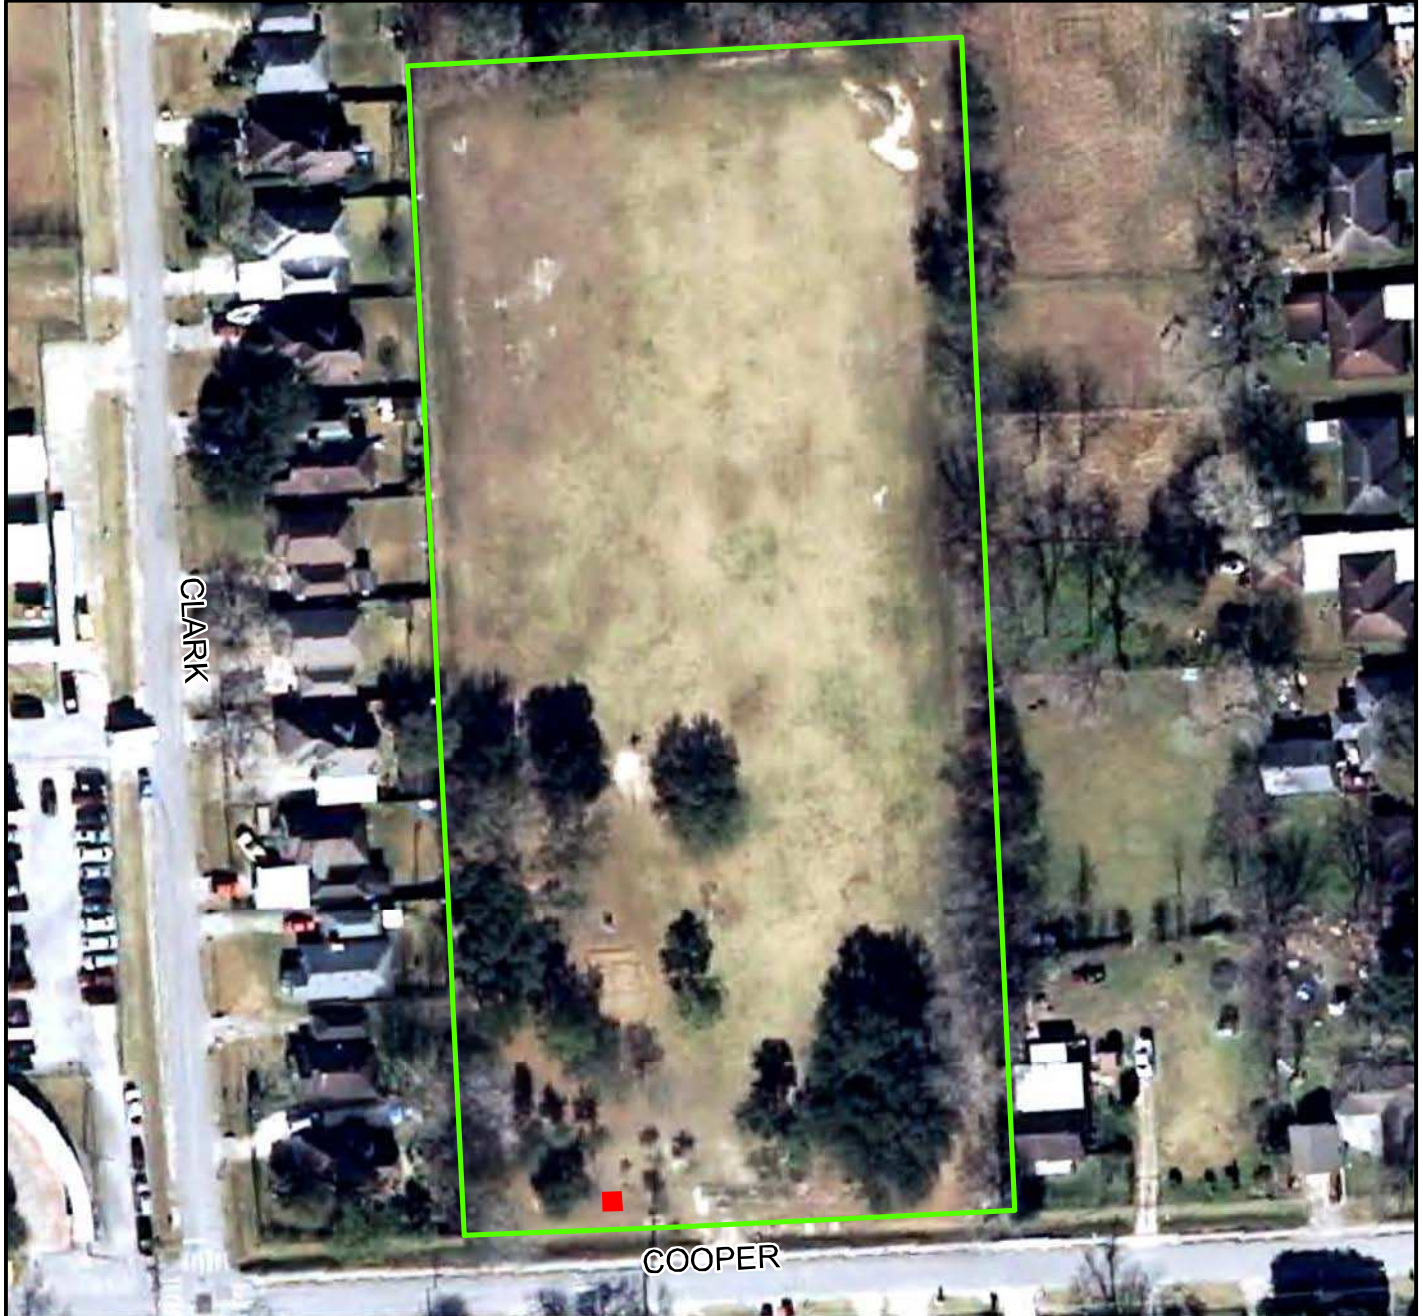

First Amendment Expression- Cooper Road Park

The area inside of the red square only is considered the First Amendment Expression Area. This is a 10ft x 10ft square located at Latitude: 29°51'37.01"N Longitude: 95°22'32.53"W