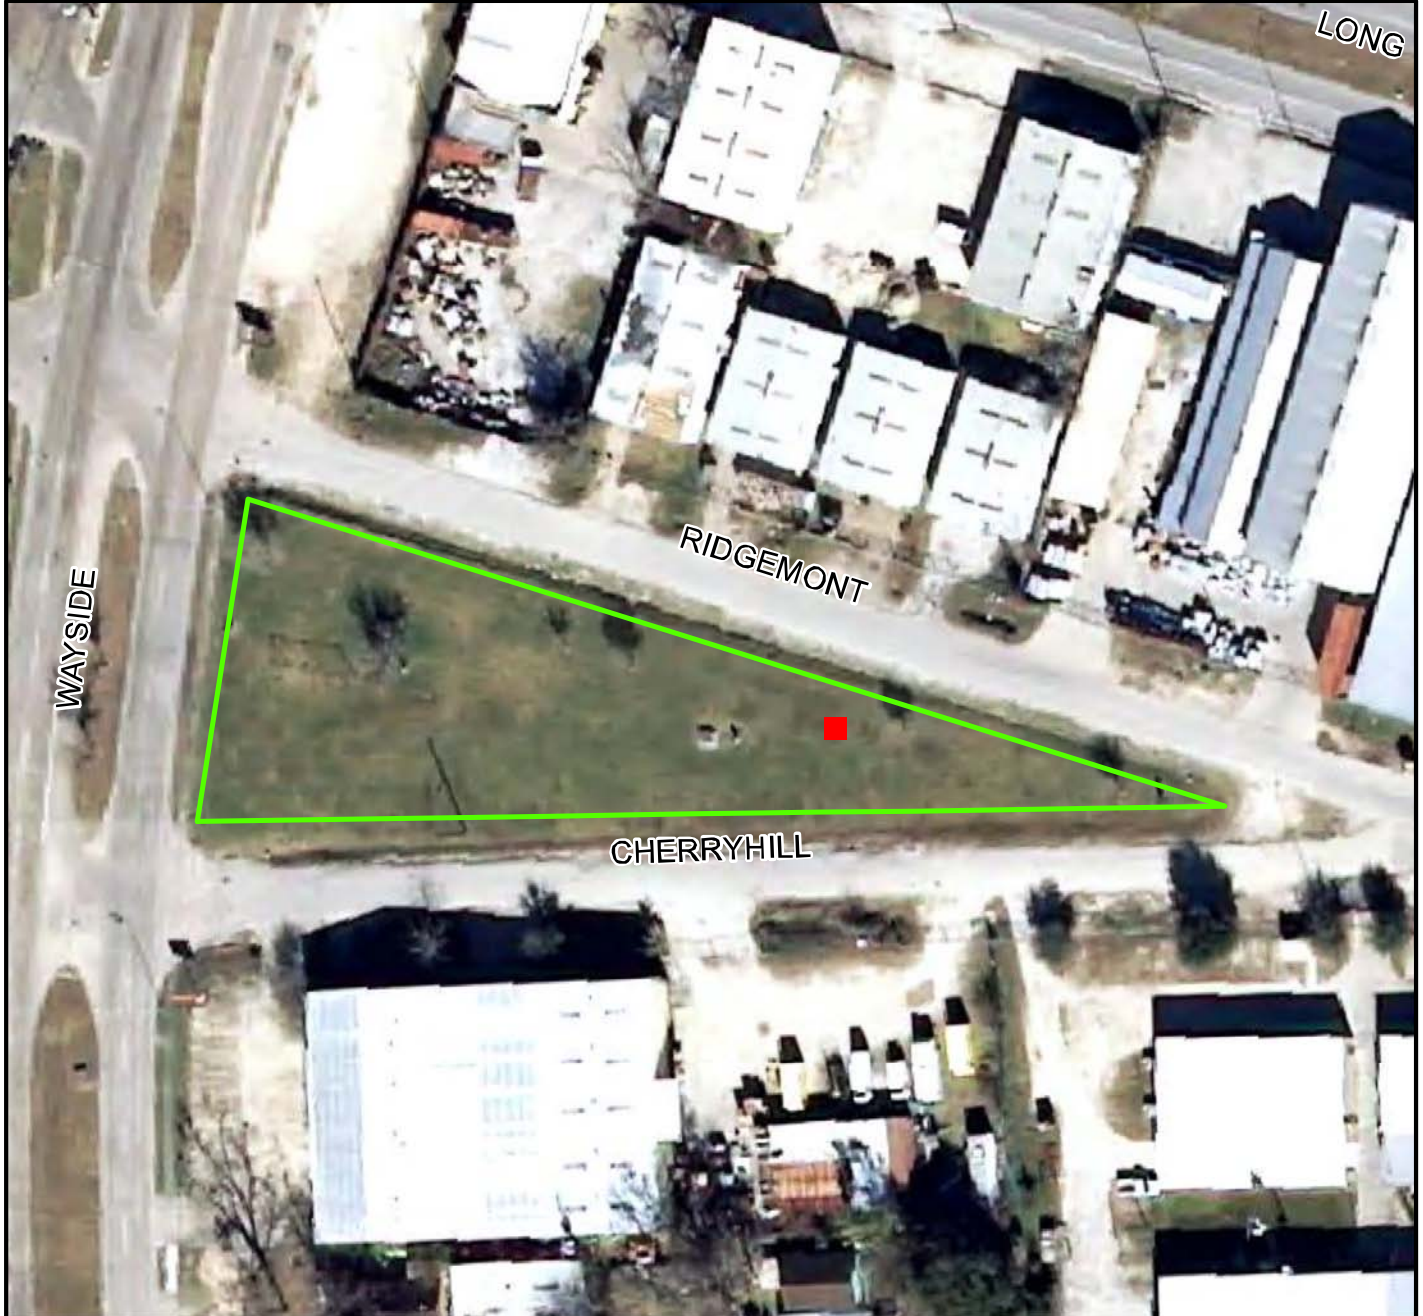

First Amendment Expression - Golfview Park

The area inside of the red square only is considered the First Amendment Expression Area. This is a 10ft x 10ft square located at Latitude: 29°41'28.60"N Longitude: 95°19'6.57"W