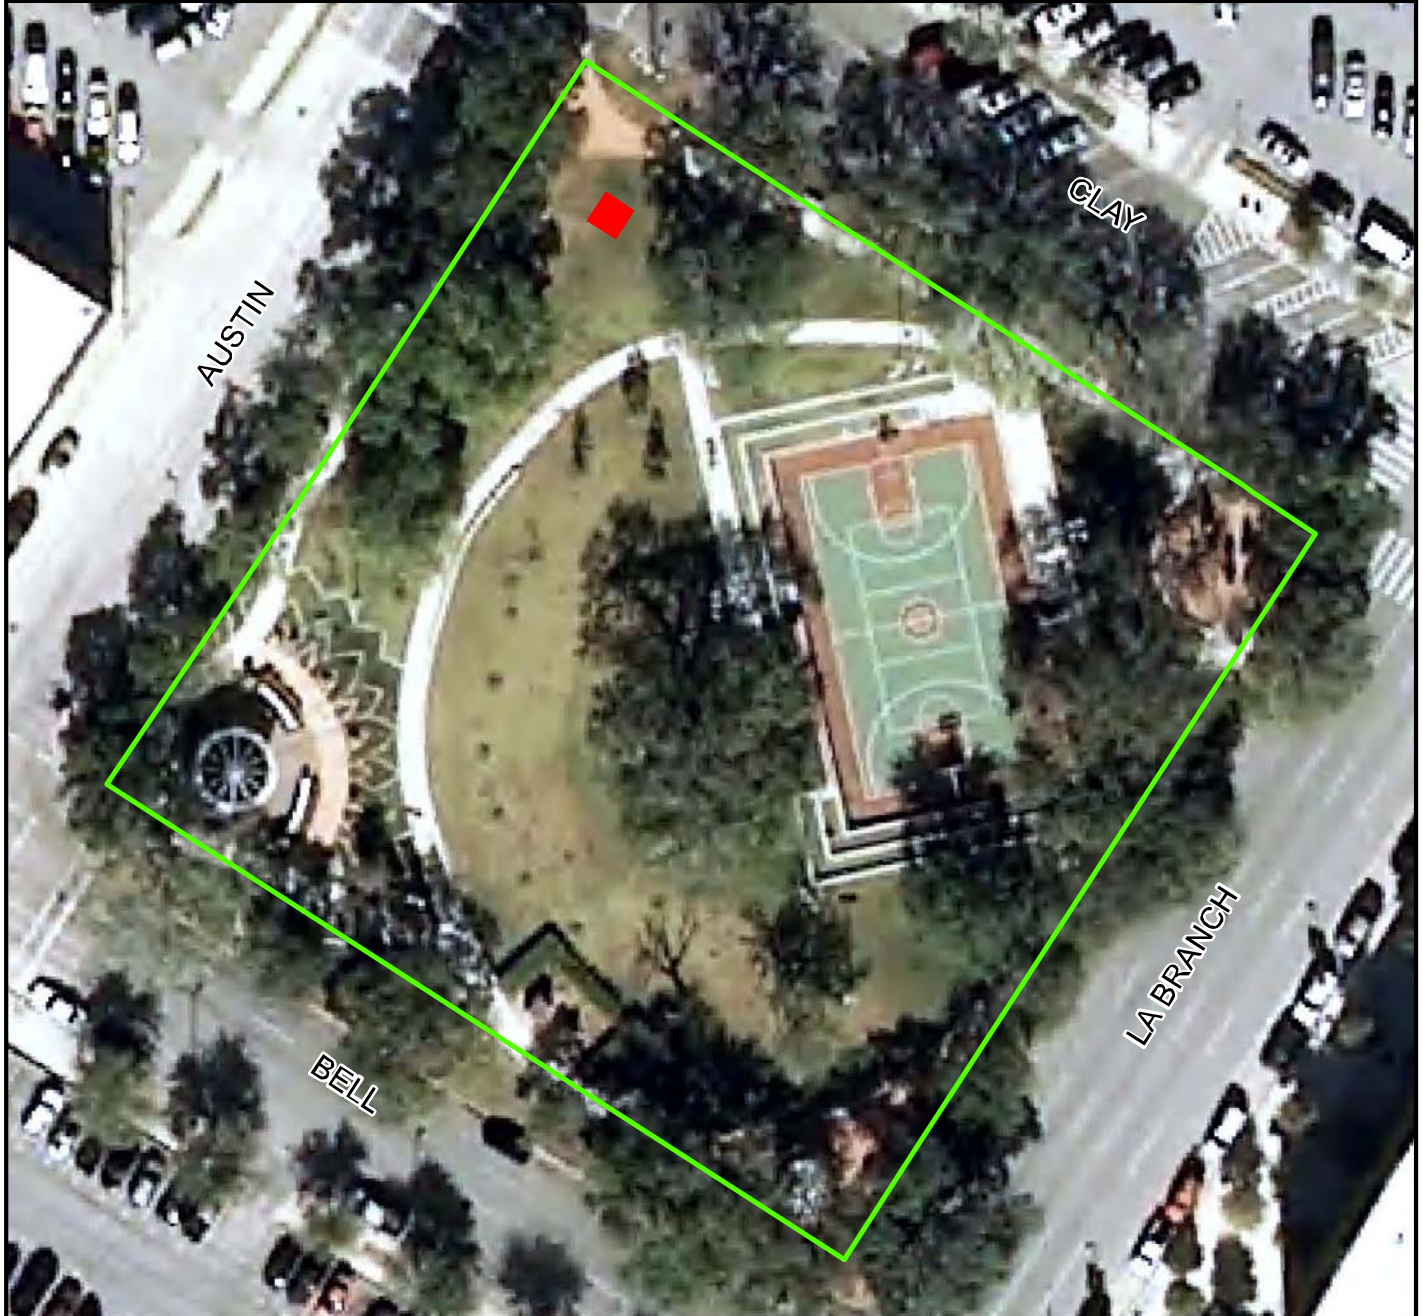

First Amendment Expression - Root Memorial Square Park

The area inside of the red square only is considered the First Amendment Expression Area. This is a 10ft x 10ft square located at Latitude: 29°45'5.81"N Longitude: 95°21'49.60"W

These areas are open to users for exercise of First Amendment rights during park hours. Users must register with HPARD Permits Office in order to reserve the area in advance. Although not a requirement of the area's use, it is recommended that all users register to avoid conflicts.