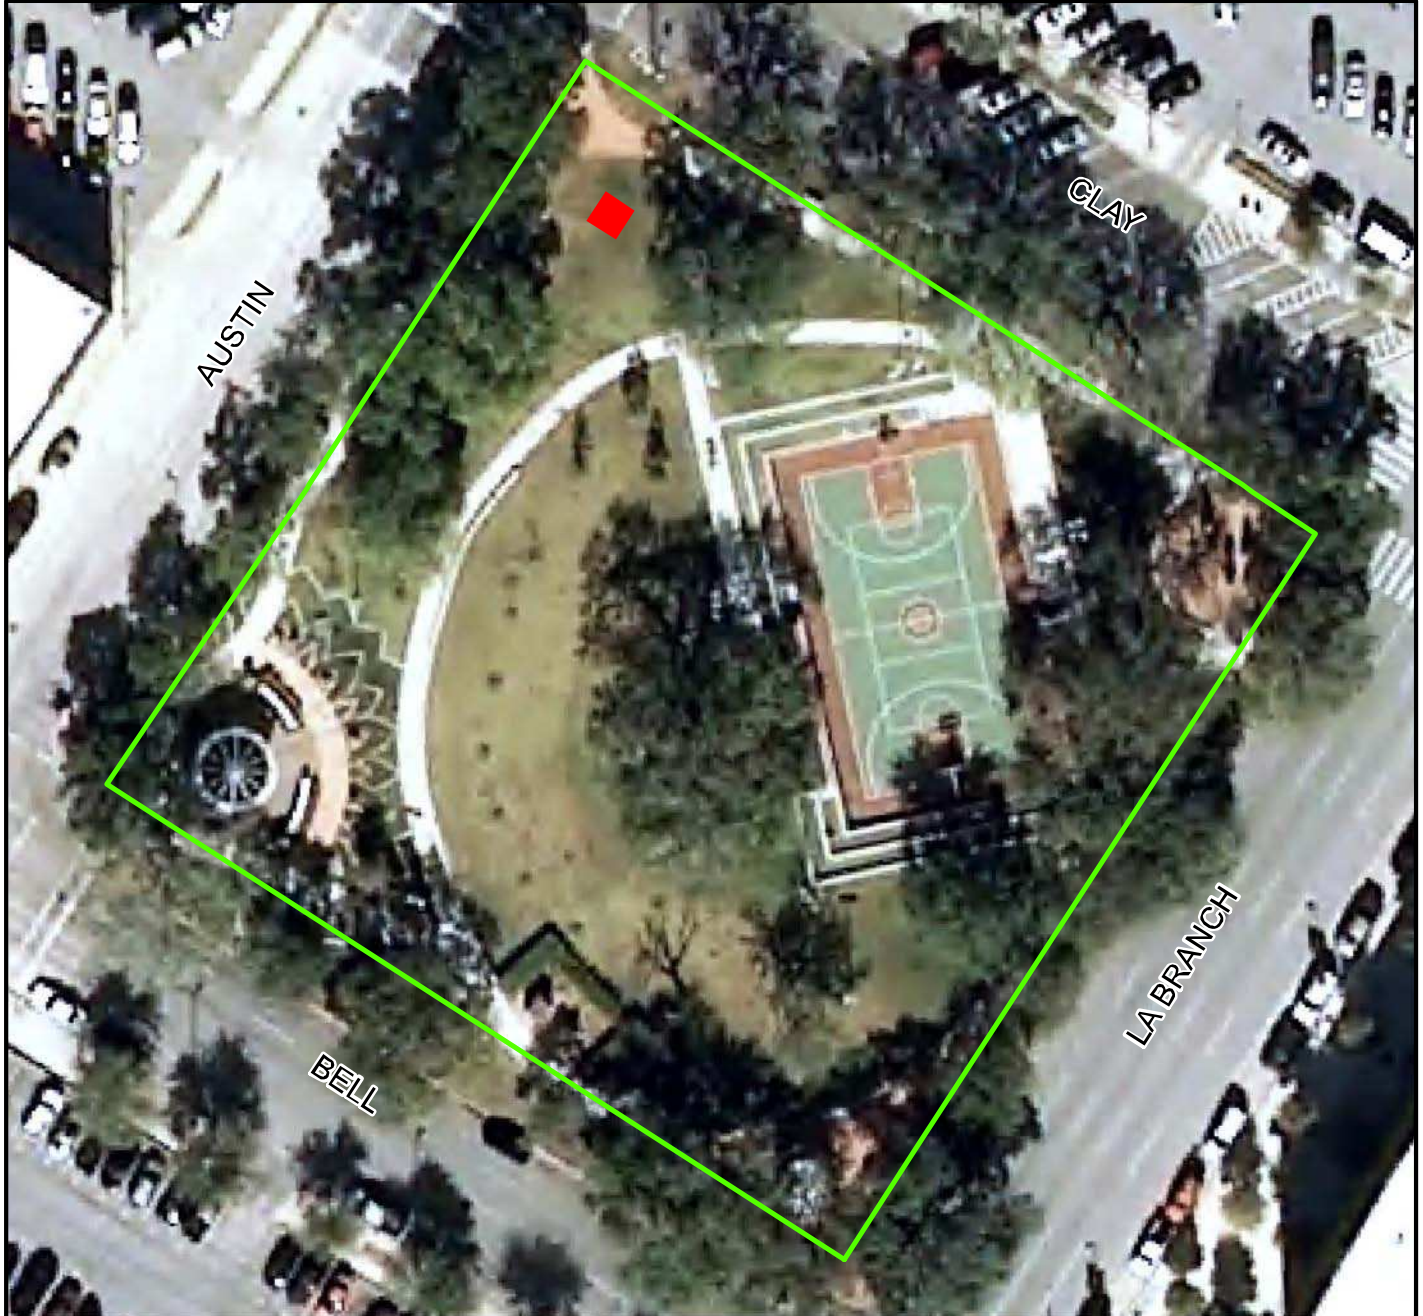

# First Amendment Expression - Root Memorial Square Park

The area inside of the red square only is considered the First Amendment Expression Area. This is a 10ft x 10ft square located at Latitude: 29°45'5.81"N Longitude: 95°21'49.60 "W

These areas are open to users for exercise of First Amendment rights during park hours. Users must register with HPARD Permits Office in order to reserve the area in advance. Although not a requirement of the area's use, it is recommended that all users register to avoid conflicts.