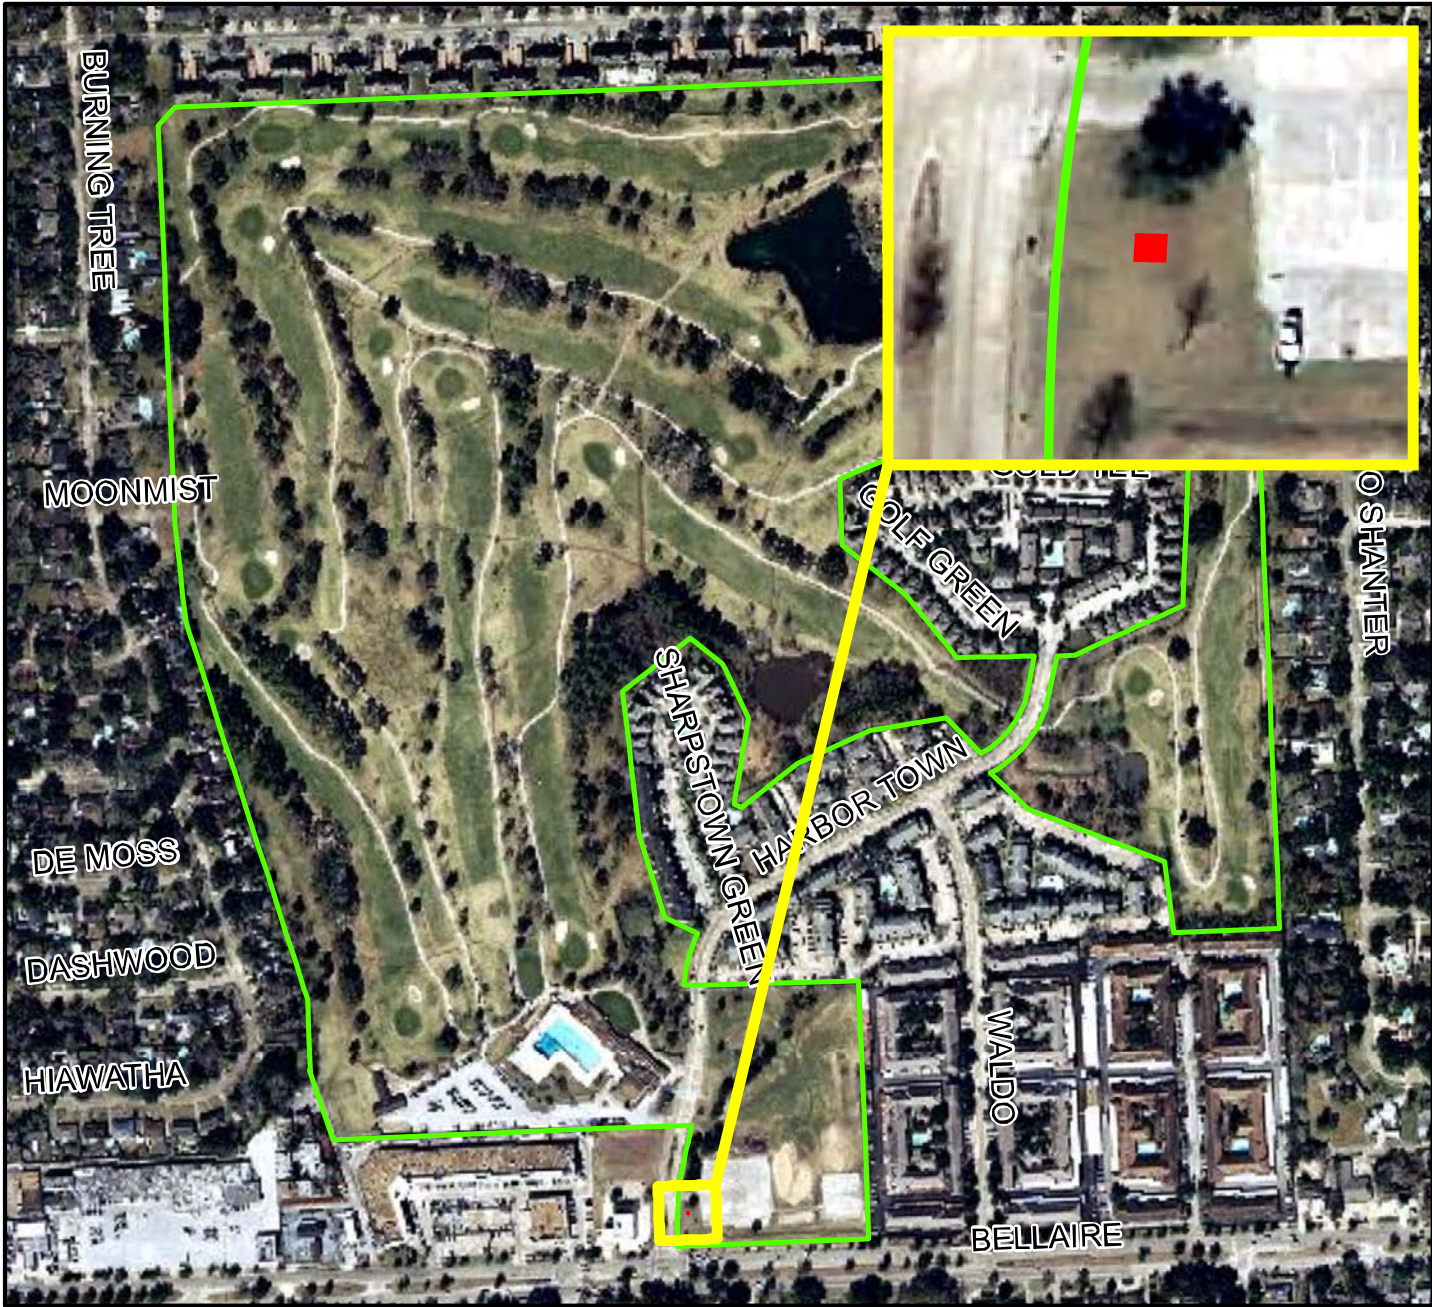

First Amendment Expression - Sharpstown Park & Golf Course

The area inside of the red square only is considered the First Amendment Expression Area. This is a 10ft x 10ft square located at Latitude: 29°42'20.04"N Longitude: 95°31'47.86"W