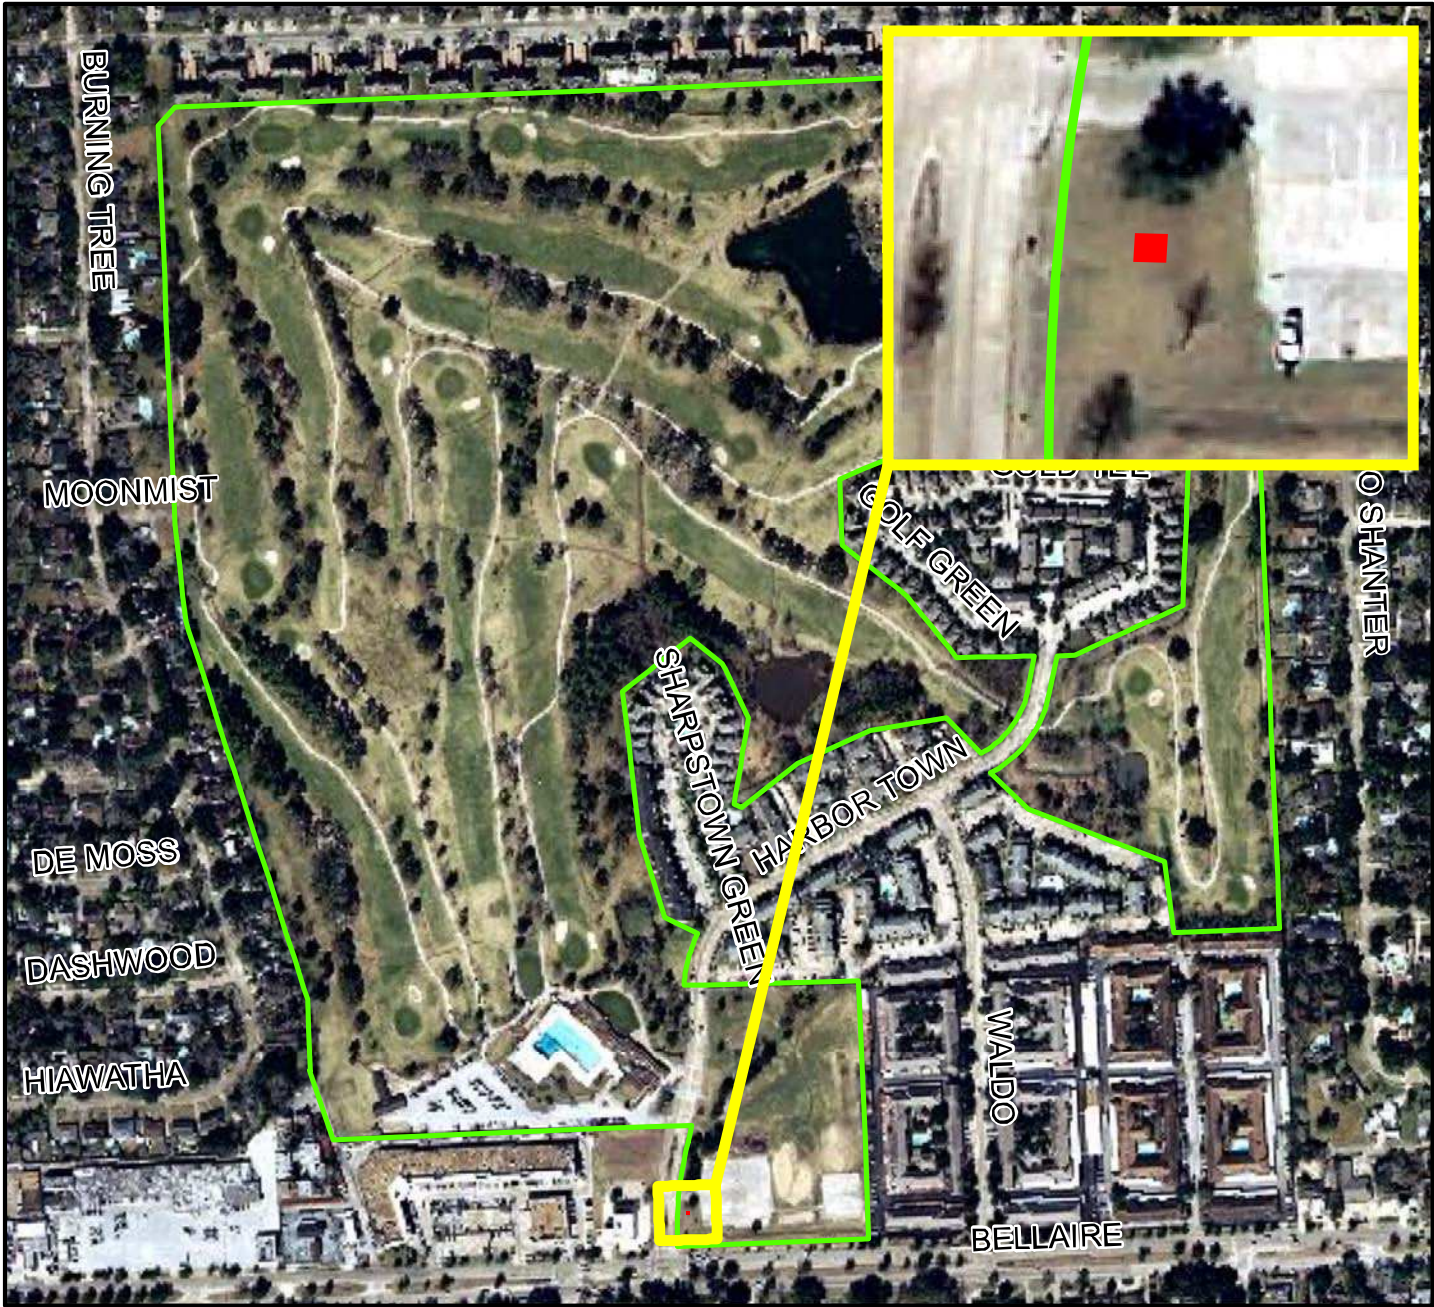

First Amendment Expression - Sharpstown Park & Golf Course

The area inside of the red square only is considered the First Amendment Expression Area. This is a 10ft x 10ft square located at Latitude: 29°42'20.04"N Longitude: 95°31'47.86"W

These areas are open to users for exercise of First Amendment rights during park hours. Users must register with HPARD Permits Office in order to reserve the area in advance. Although not a requirement of the area's use, it is recommended that all users register to avoid conflicts.