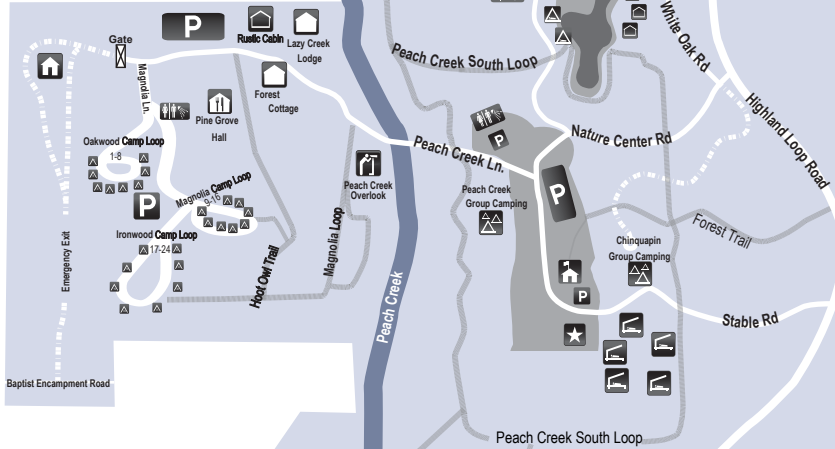

Lake Houston Wilderness Park Trail Map

- Canoe Launch
- Archery Range
- Horse Trailer Parking
- Headquarters
- Primitive Campsites
- Swamp Overlook

TRAIL NAME	MILES
AmeriTrail	3.8
Loggers Loop	3.6
North River Trail	1.2
South River Trail	1.0
Palmetto Trail	0.7
Magnolia Trail	0.6
Dogwood Trail	0.3
Peach Creek Loop North	0.9
Peach Creek Loop South	1.6
Forest Trail	1.6
Yaupon Trail.....	1.0
Hoot Owl Trail	0.3

Not a boat access point to Lake Houston
To Lake Houston

Lake Houston Wilderness Park

25840 FM 1485 | New Caney, Texas 77357

Reservations: (832) 395-7690

LHWP Nature Center: (281) 354-0173

FM 1485

Archery Range

Headquarters

Nature Center

Restrooms & Shower

Parking

Pine Grove Hall

Cabins

Lodge & Cottage

Overlook