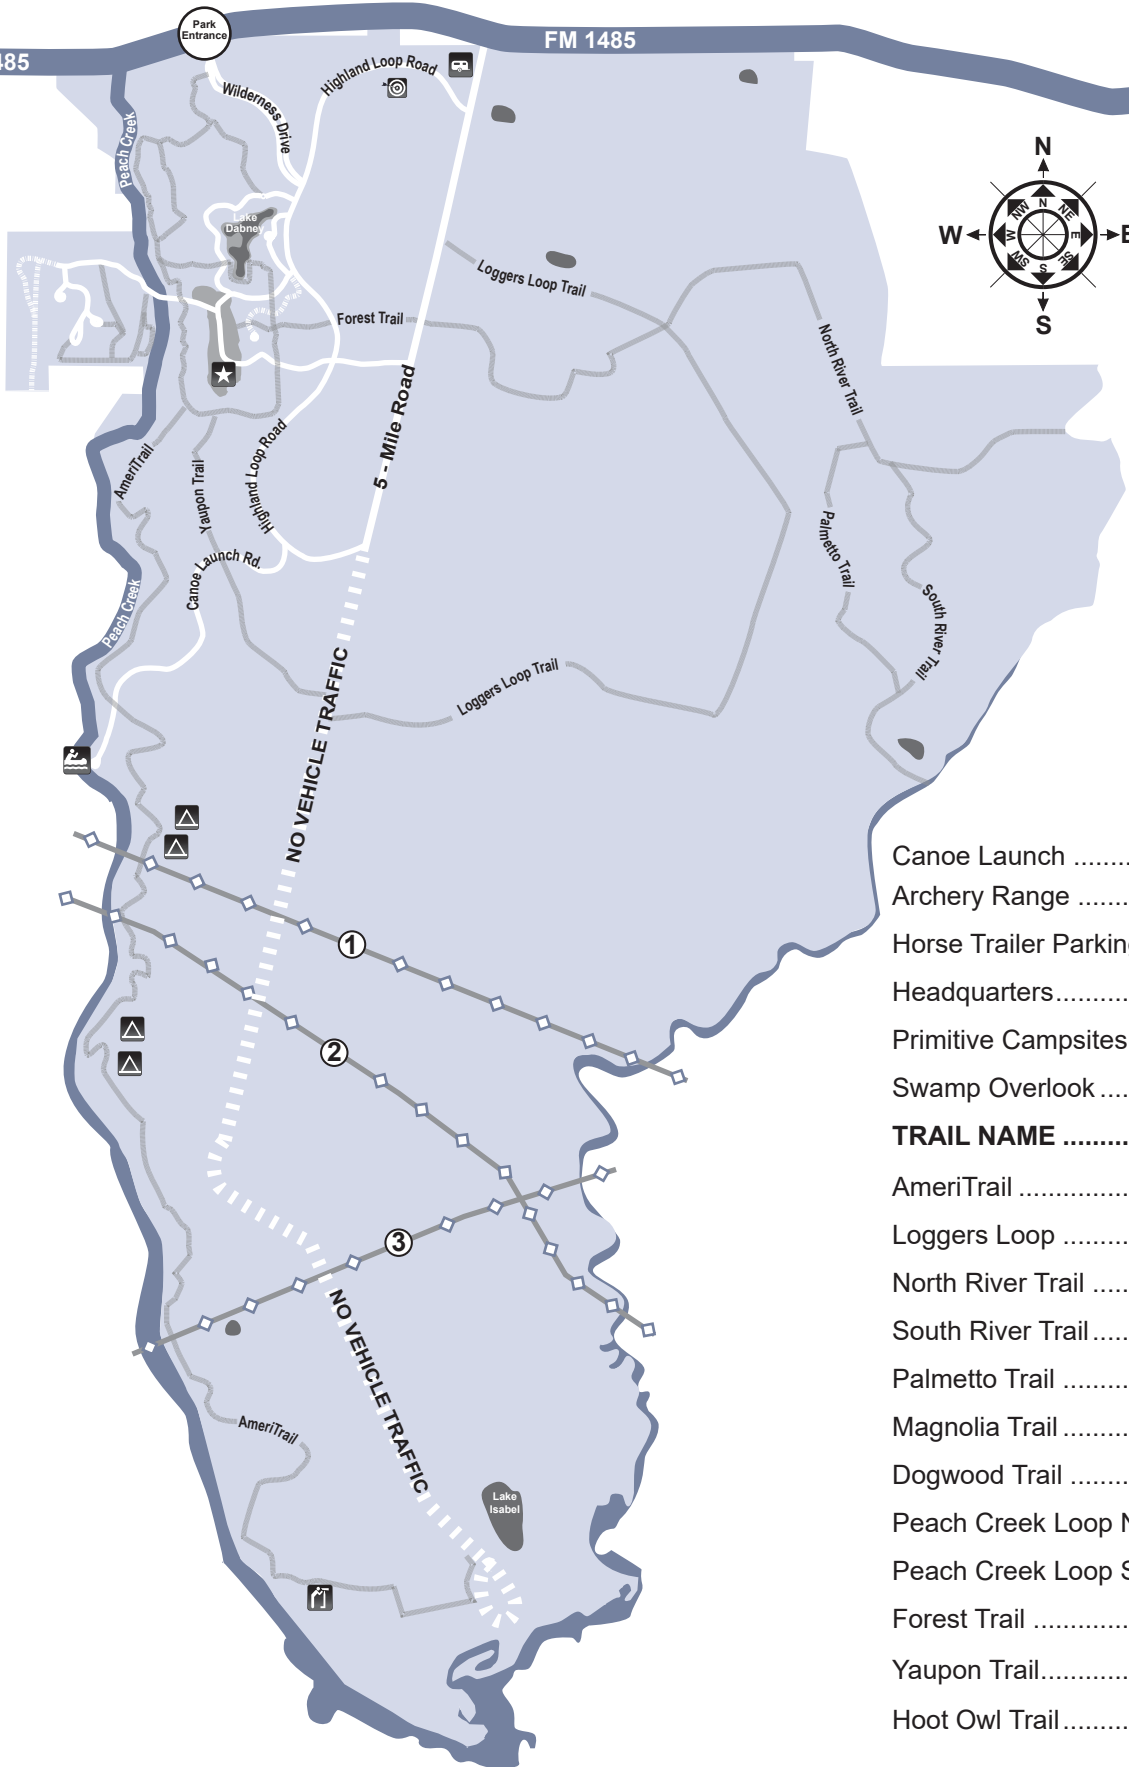

Lake Houston Wilderness Park Trail Map

- Canoe Launch
- Archery Range
- Horse Trailer Parking
- Headquarters
- Primitive Campsites
- Swamp Overlook

TRAIL NAME	MILES
AmeriTrail	3.8
Loggers Loop	3.6
North River Trail	1.2
South River Trail	1.0
Palmetto Trail	0.7
Magnolia Trail	0.6
Dogwood Trail	0.3
Peach Creek Loop North	0.9
Peach Creek Loop South	1.6
Forest Trail	1.6
Yaupon Trail.....	1.0
Hoot Owl Trail	0.3

Not a boat access point to Lake Houston
To Lake Houston

Lake Houston Wilderness Park

25840 FM 1485 | New Caney, Texas 77357

Reservations: (832) 395-7690

LHWP Nature Center: (281) 354-0173

FM 1485

Archery Range

Headquarters

Nature Center

Restrooms & Shower

Parking

Pine Grove Hall

Cabins

Lodge & Cottage

Overlook