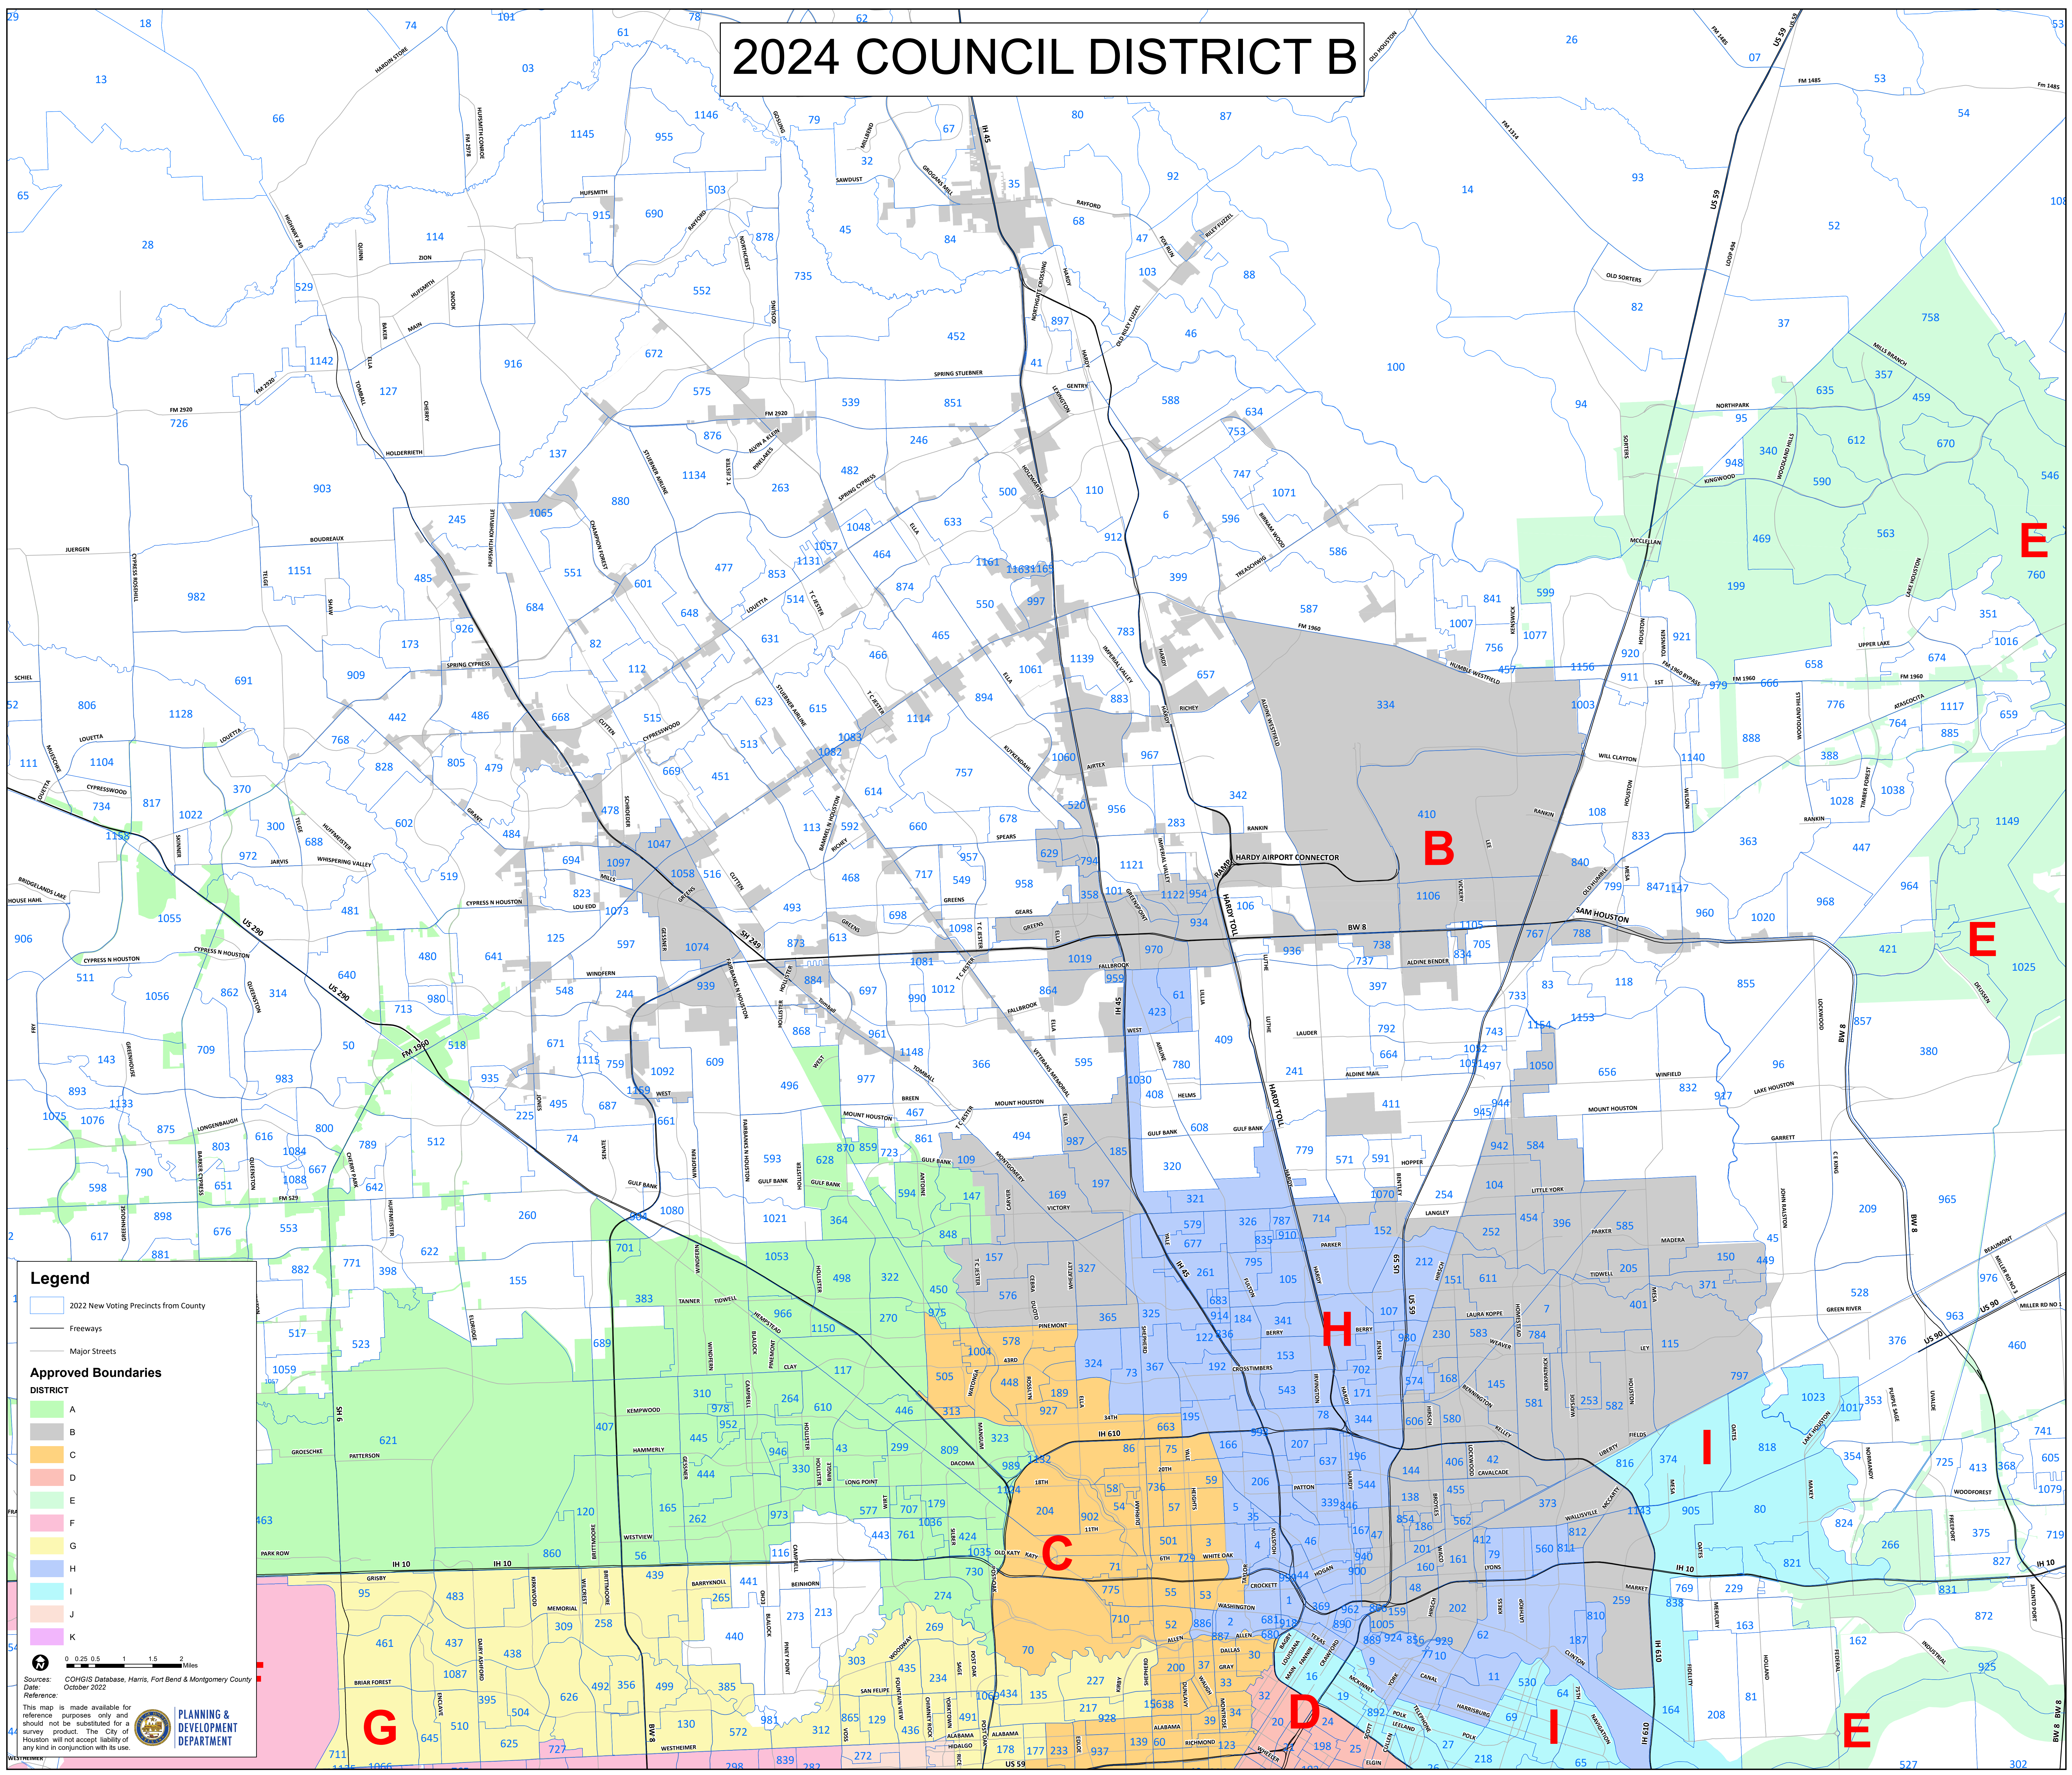

2024 COUNCIL DISTRICT B

Legend

- 2022 New Voting Precincts from County
- Freeways
- Major Streets

Approved Boundaries

DISTRICT

- A
- B
- C
- D
- E
- F
- G
- H
- I
- J
- K

0 0.25 0.5 1 1.5 2 Miles

Sources: COGIS Database, Harris, Fort Bend & Montgomery County
Date: October 2022

Reference: This map is made available for reference purposes only and should not be substituted for a survey product. The City of Houston will not accept liability of any kind in conjunction with its use.