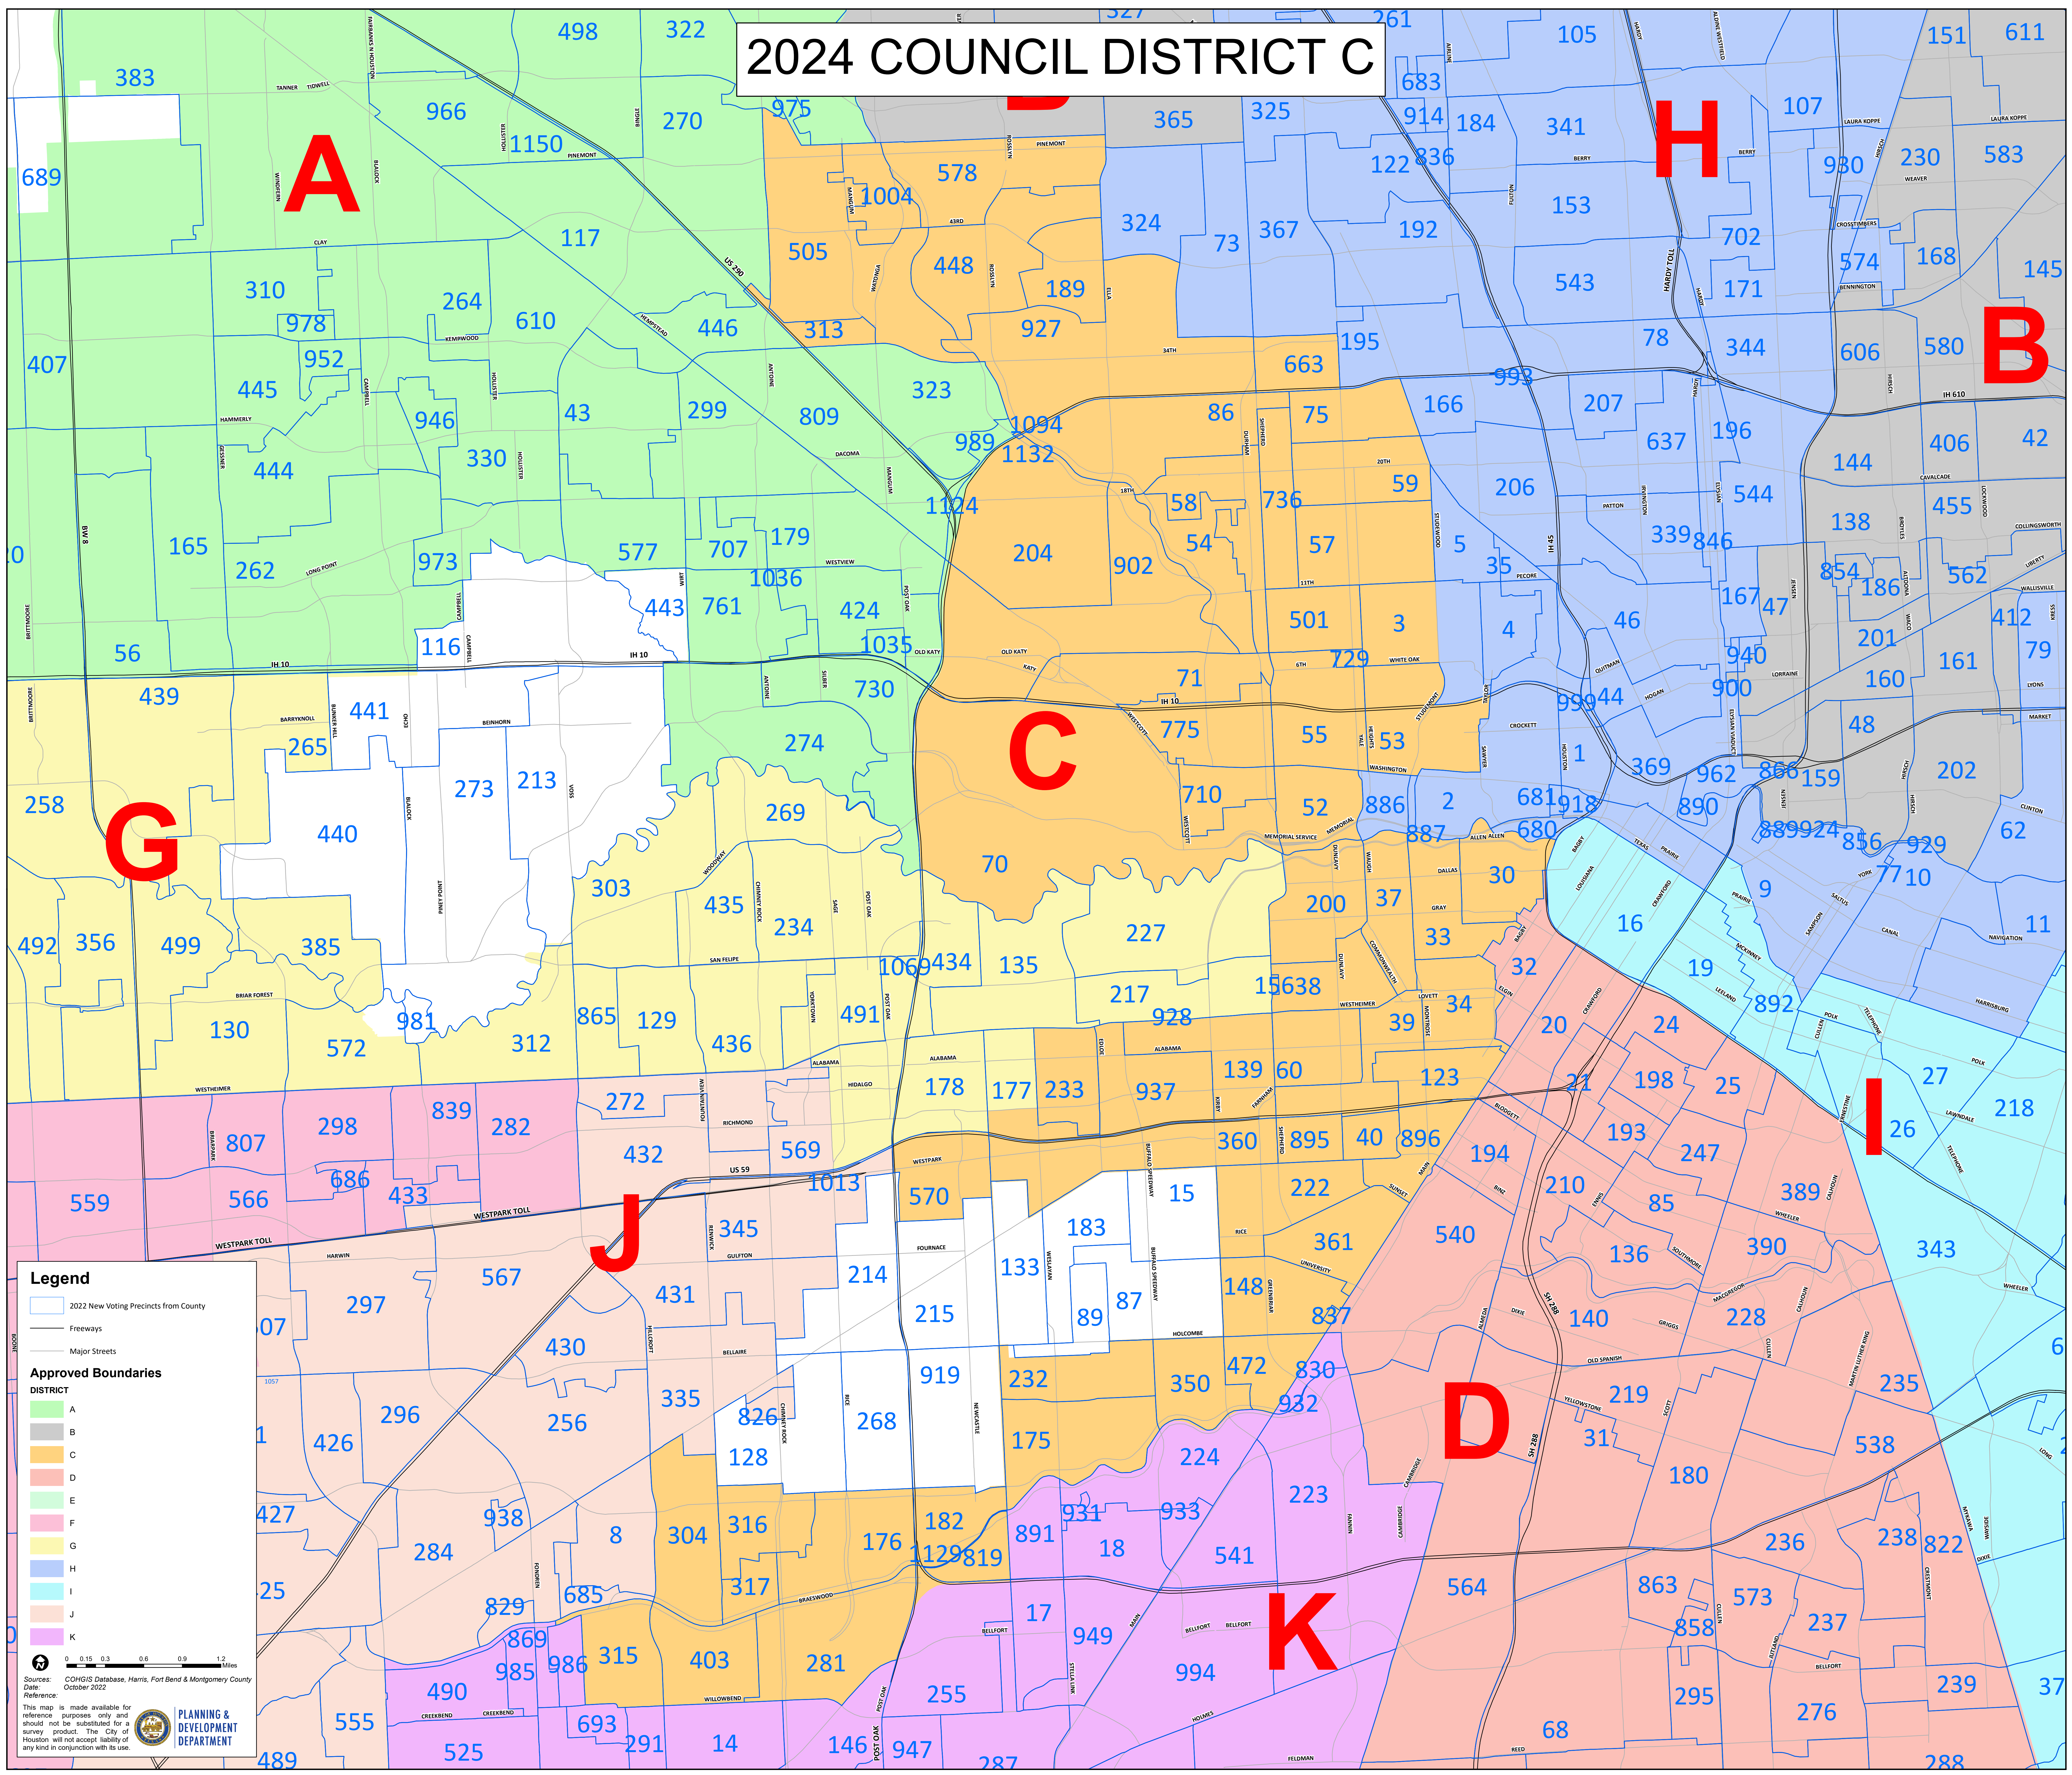

# 2024 COUNCIL DISTRICT C

**Legend**

- 2022 New Voting Precincts from County
- Freeways
- Major Streets

**Approved Boundaries**

**DISTRICT**

- A
- B
- C
- D
- E
- F
- G
- H
- I
- J
- K

0 0.15 0.3 0.6 0.9 1.2 Miles

Sources: COHGIS Database, Harris, Fort Bend & Montgomery County  
Date: October 2022

Reference:  
This map is made available for reference purposes only and should not be substituted for a survey product. The City of Houston will not accept liability of any kind in conjunction with its use.