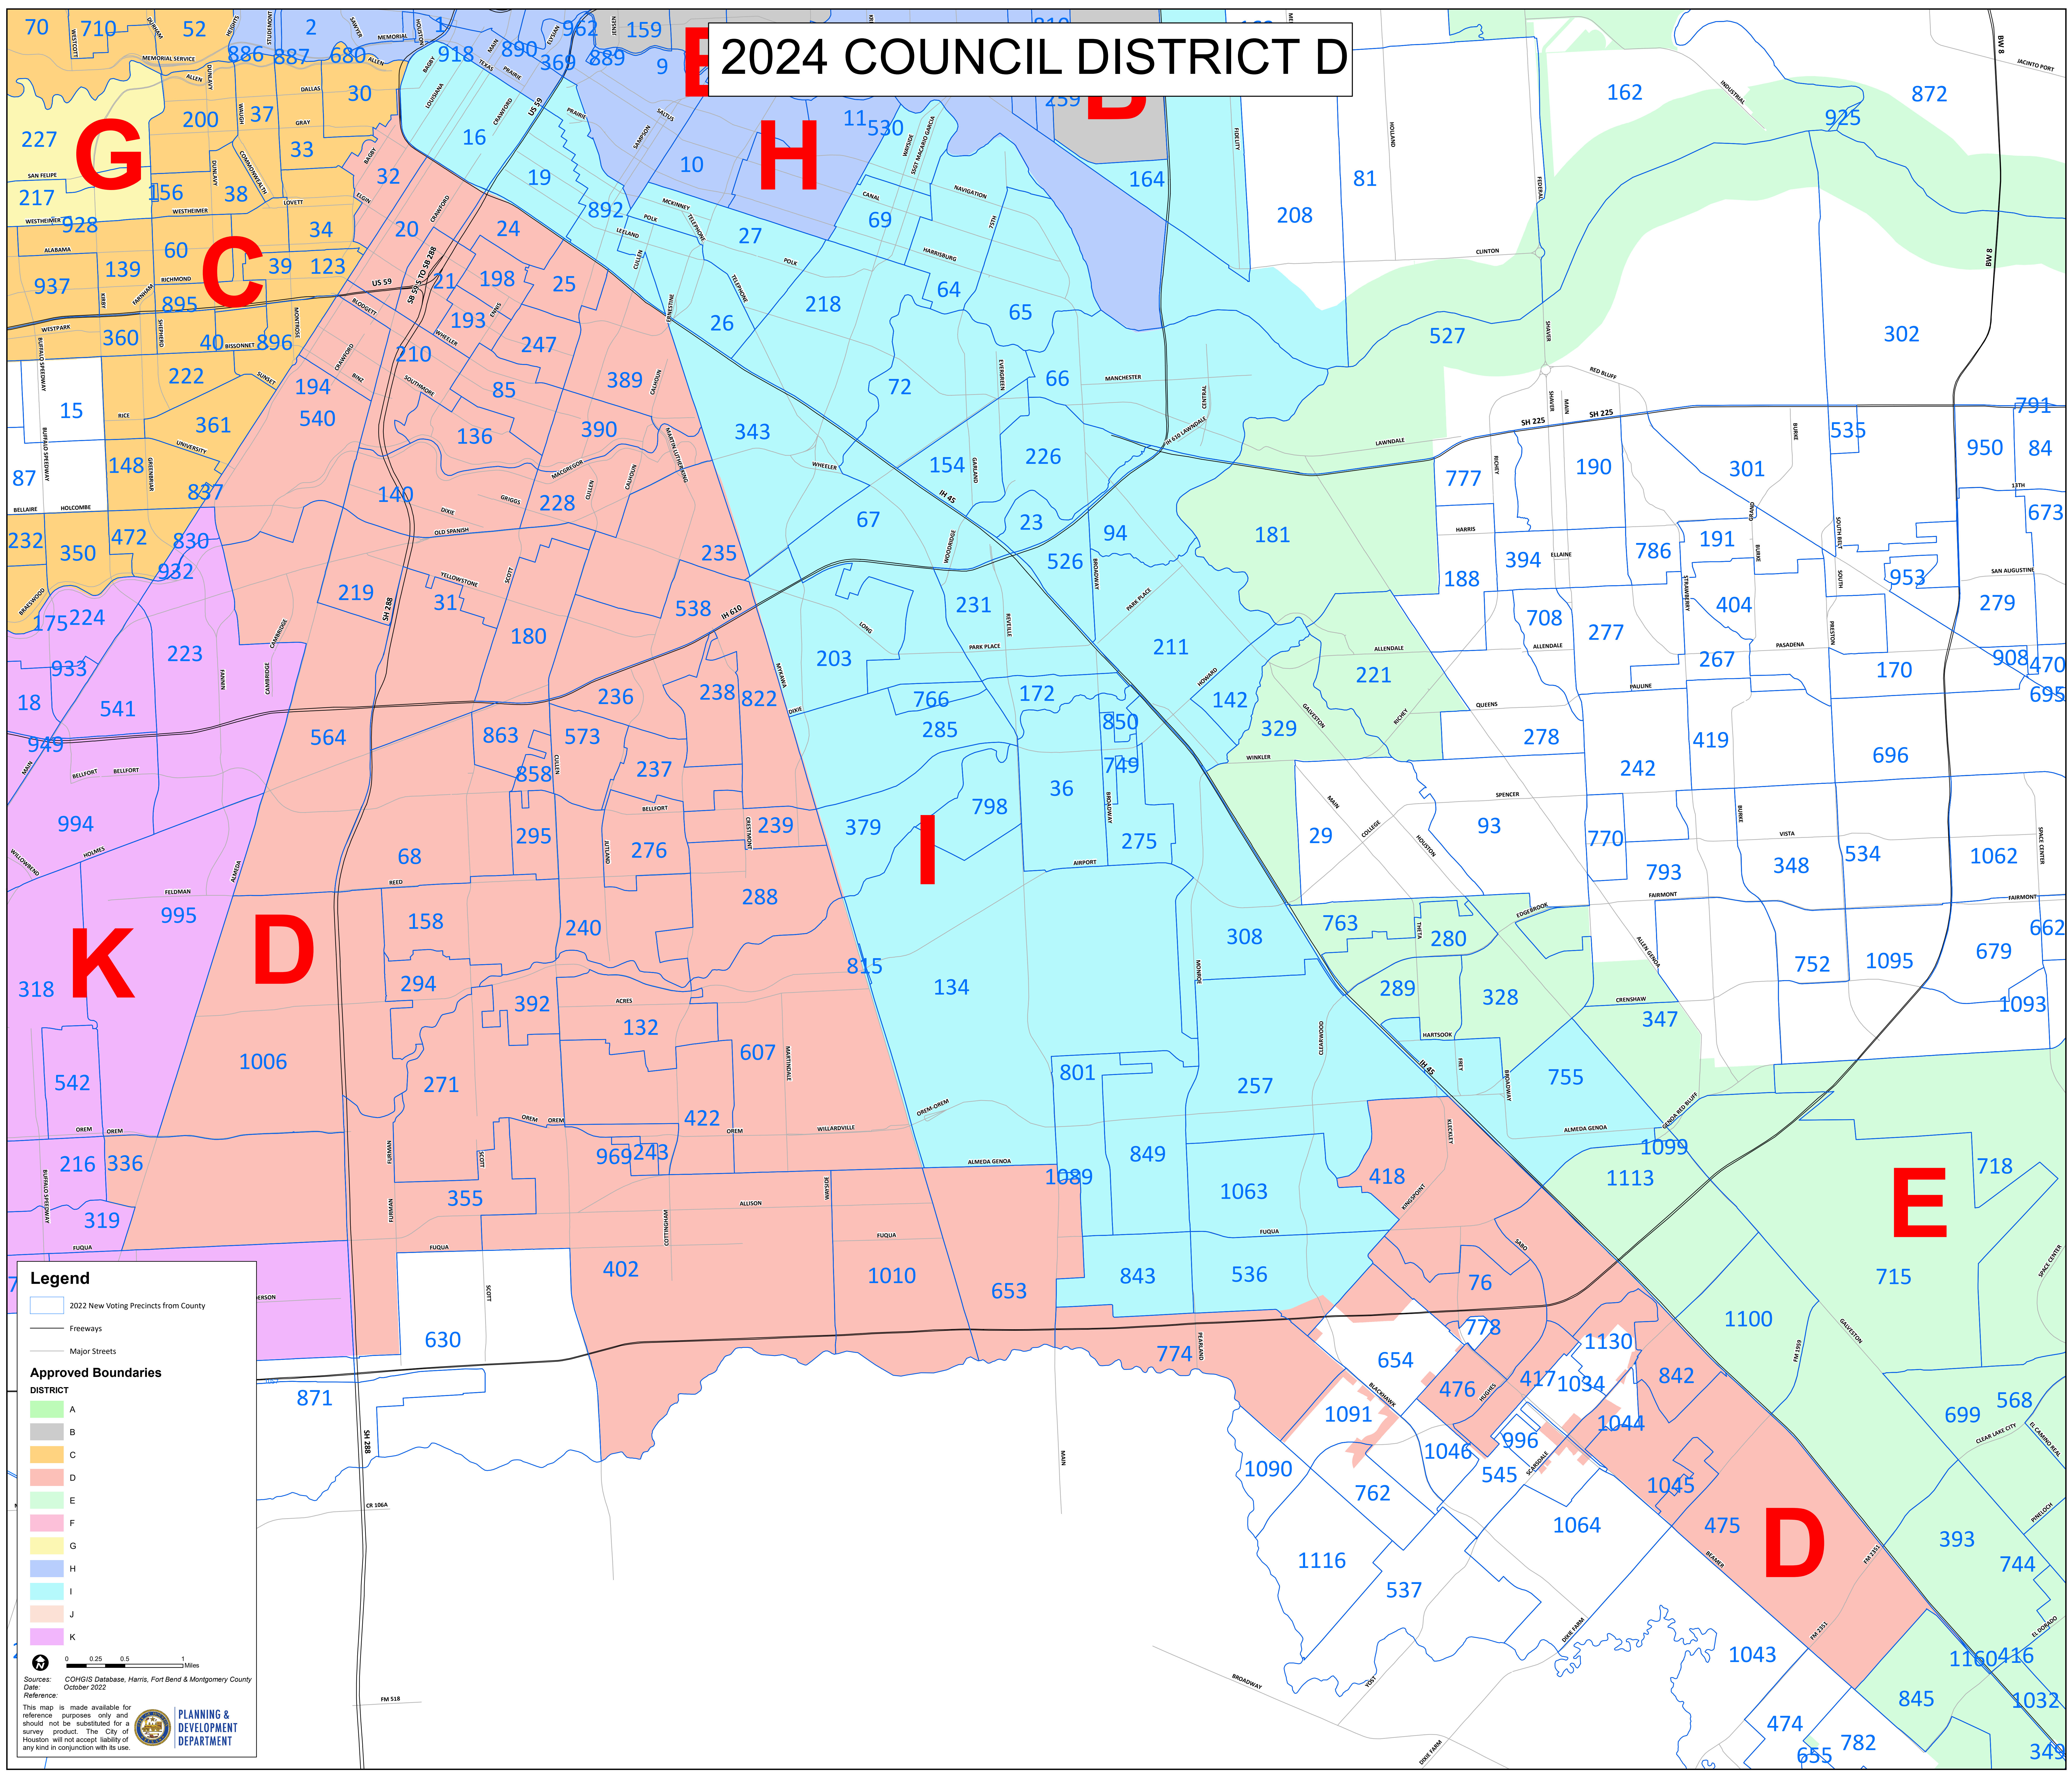

2024 COUNCIL DISTRICT D

Legend

- 2022 New Voting Precincts from County
- Freeways
- Major Streets

Approved Boundaries

DISTRICT

- A
- B
- C
- D
- E
- F
- G
- H
- I
- J
- K

0 0.25 0.5 1 Miles

Sources: COHGIS Database, Harris, Fort Bend & Montgomery County
Date: October 2022

Reference: This map is made available for reference purposes only and should not be substituted for a survey product. The City of Houston will not accept liability of any kind in conjunction with its use.