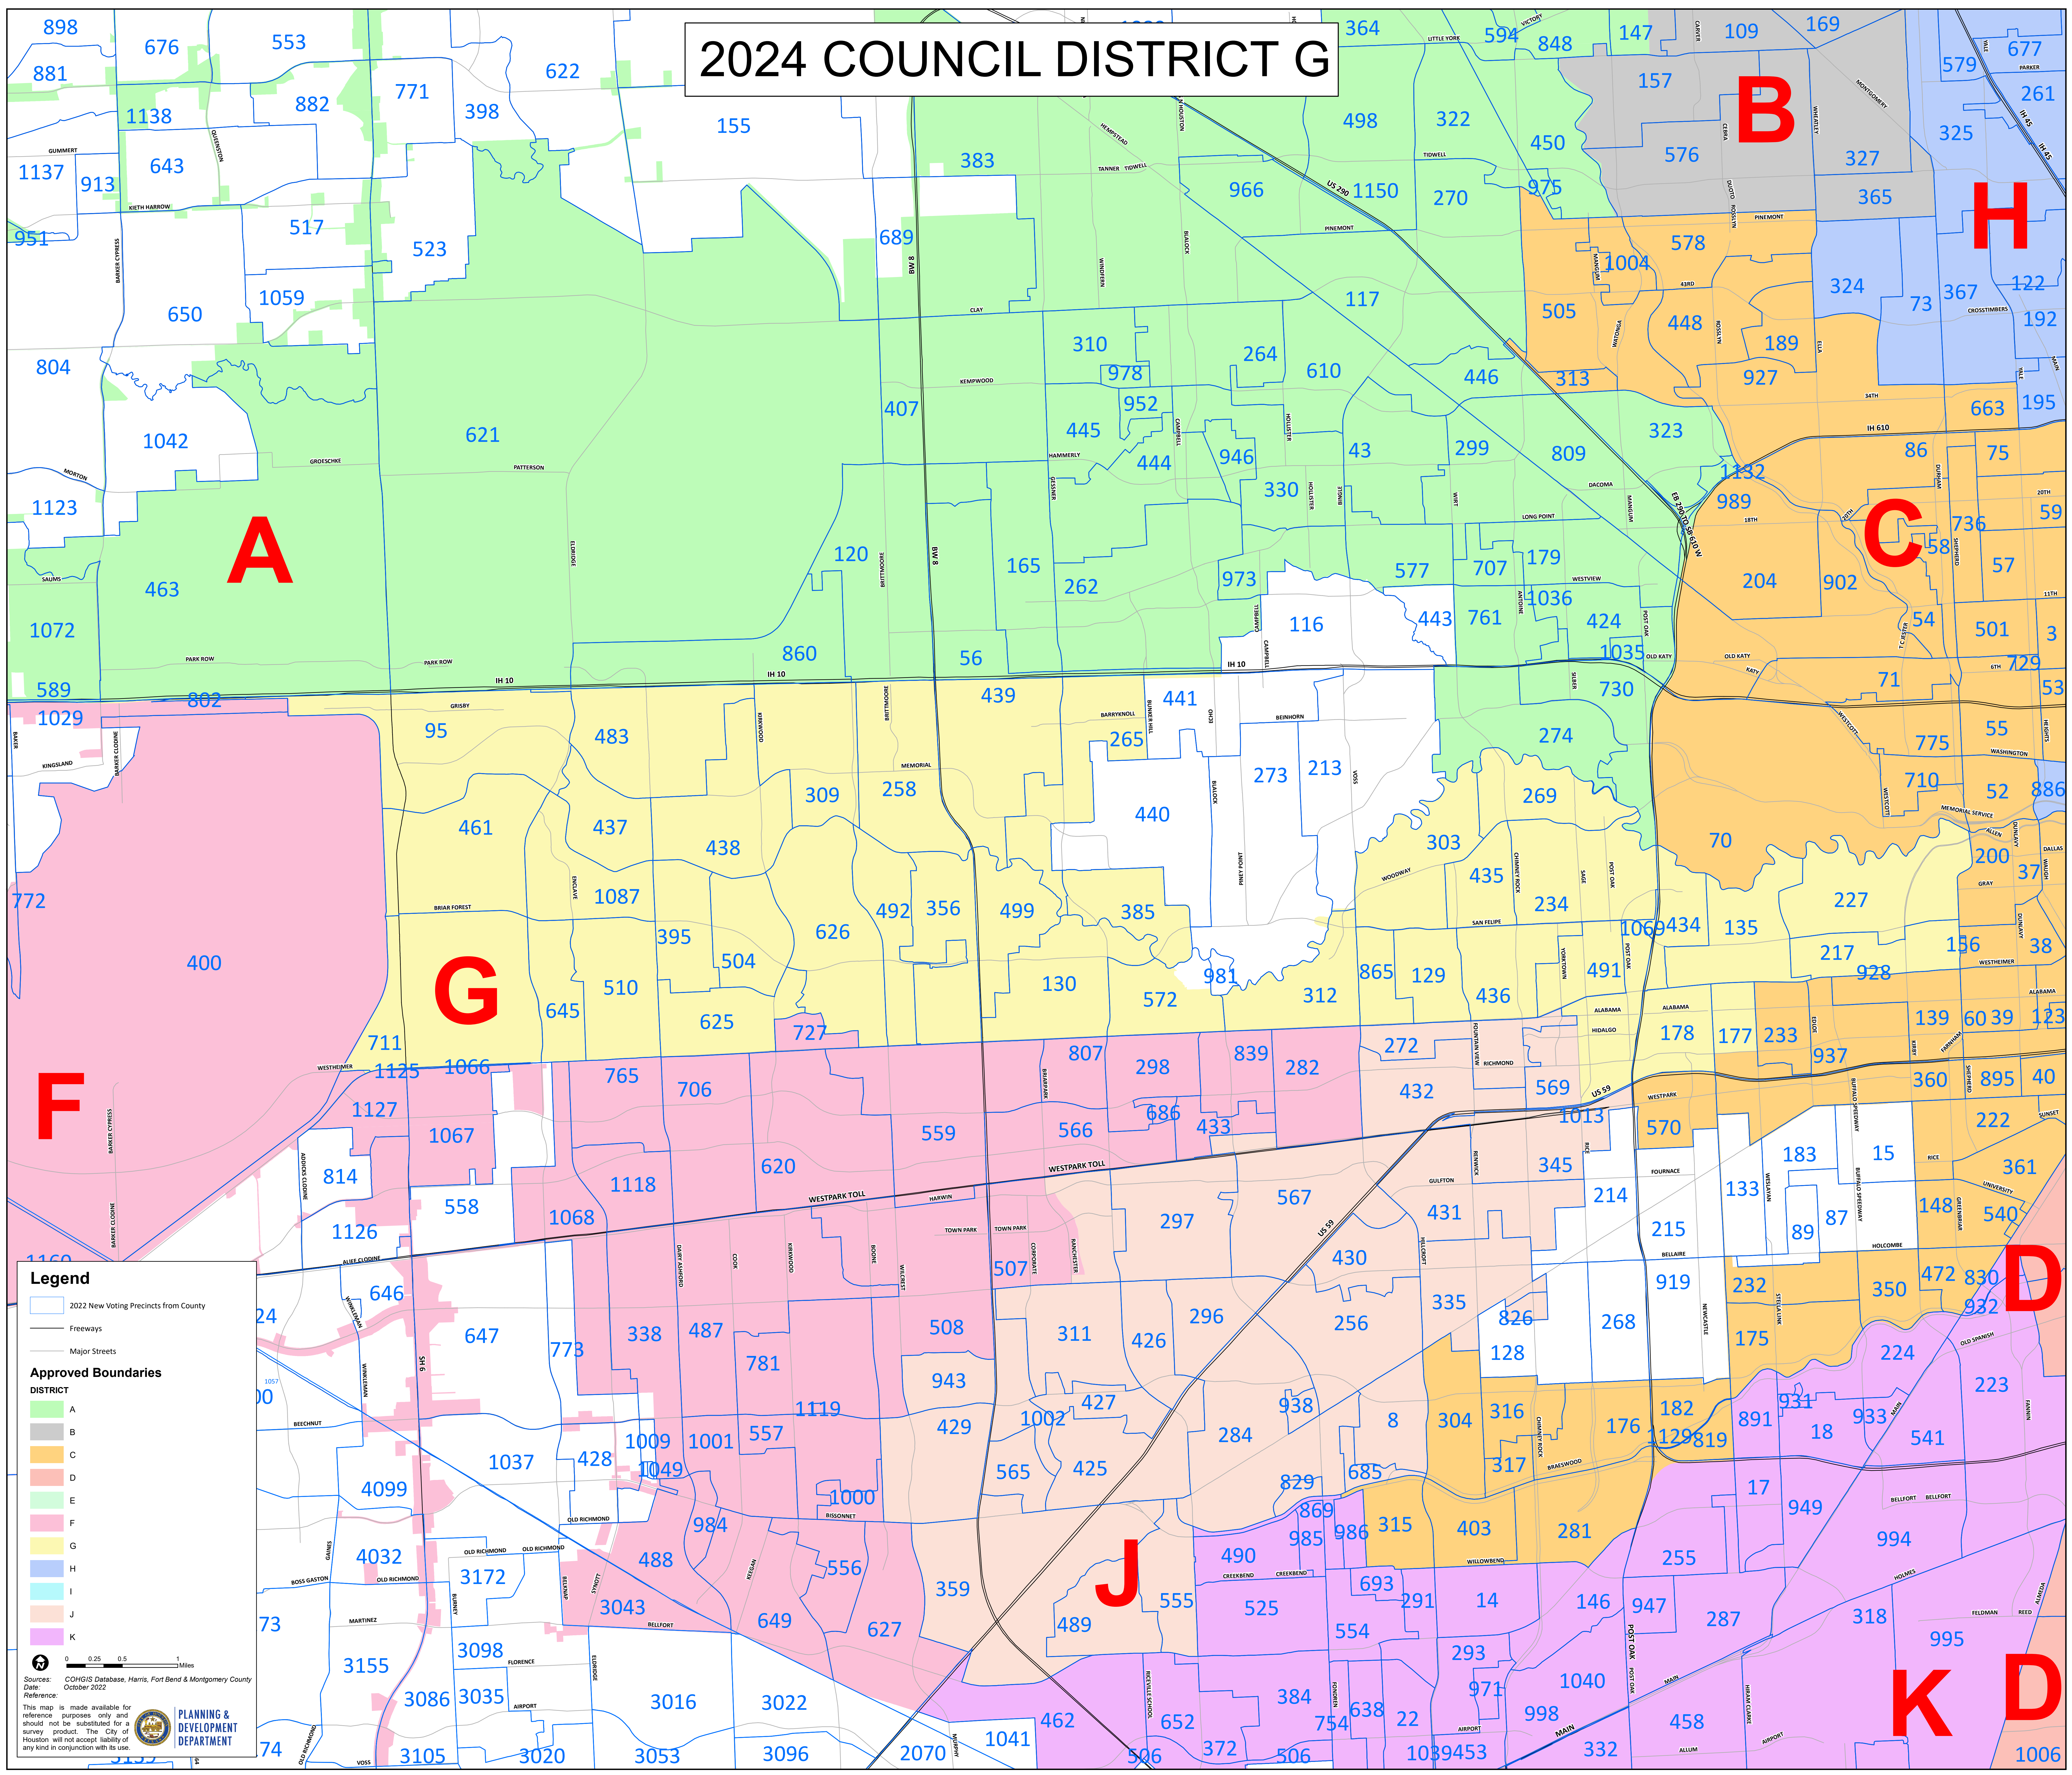

2024 COUNCIL DISTRICT G

Legend

- 2022 New Voting Precincts from County
- Freeways
- Major Streets

Approved Boundaries

DISTRICT

- A
- B
- C
- D
- E
- F
- G
- H
- I
- J
- K
- L

0 0.25 0.5 1 Miles

Sources: COHGIS Database, Harris, Fort Bend & Montgomery County
Date: October 2022

Reference: This map is made available for reference purposes only and should not be substituted for a survey product. The City of Houston will not accept liability of any kind in conjunction with its use.