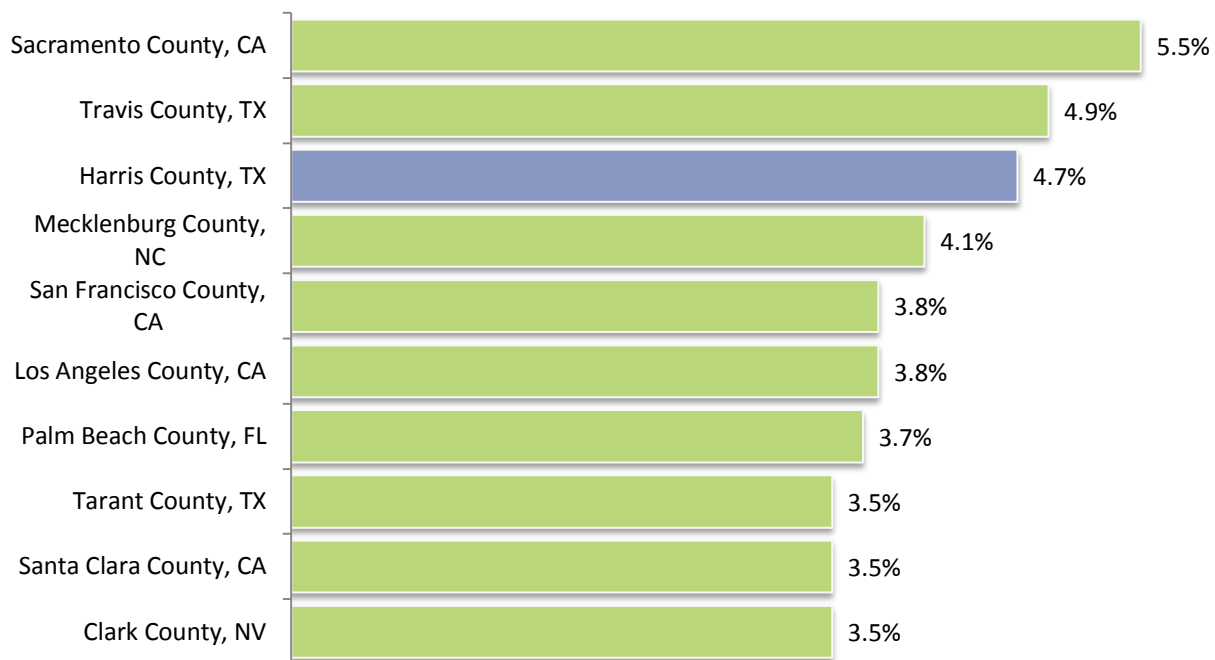

2012-2013 Highest Rate of Employment Growth by Counties

PLANNING &
DEVELOPMENT
DEPARTMENT

Source: 2012-2013 County Business Patterns; U.S. Census Bureau

Date: April 2015

Highest Rate of Employment Growth Largest Counties in the US

- Harris County showed 3rd highest rate of employment growth rate among the ten largest counties (4.7 %) between 2012 and 2013.
- Nationally, employment rose by 2.0% during the same period.
- Texas State had the second most number of establishments (547,190), after New York (874,243)
- The recently released 'County Business Patterns' provides detailed annual information on number of establishments, employees and payroll data.