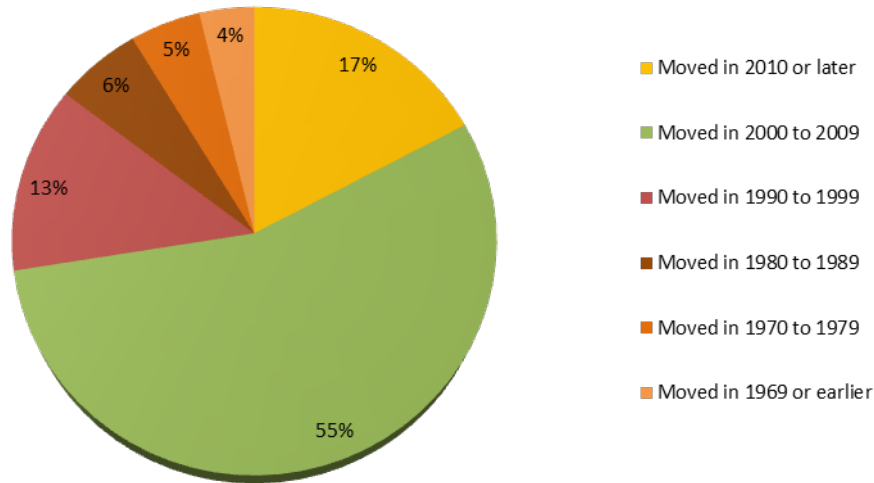

Moved into Housing Unit City of Houston

PLANNING &
DEVELOPMENT
DEPARTMENT

Source: 2012 American Community Survey: U.S. Census Bureau

Date: March 2014

Householder Moved into Housing Unit
City of Houston

- In Houston, 55% (427,291) of the householders moved into a housing unit (whether Single-Family, Condo or Multi-Family units) between 2000 and 2009.
- Only 4% moved into a housing unit prior to 1969 (29,259) based on the proportionate share to the total units, according to the 2012 data.
- Householders are the same as in occupied housing units, per U.S. Census Bureau's definition.