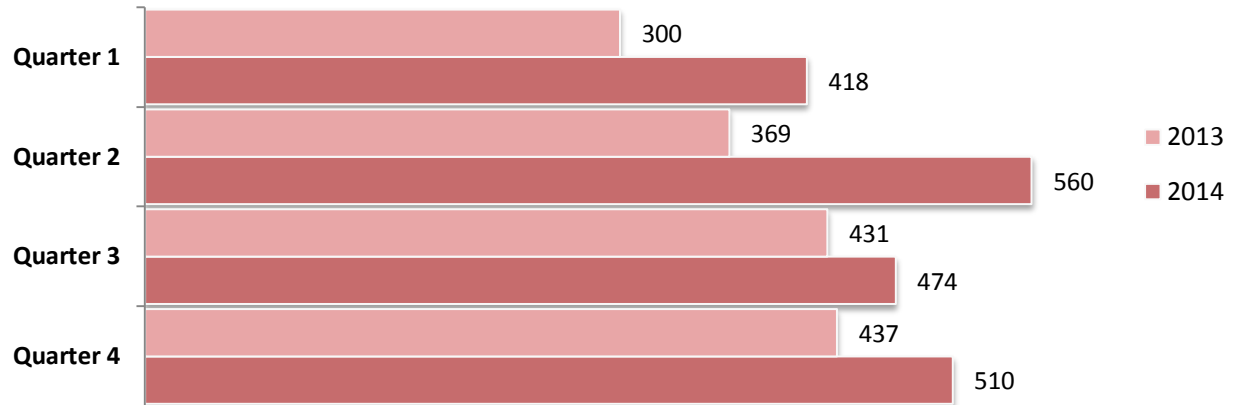

2013-2014 Approved Plats

City of Houston

PLANNING &
DEVELOPMENT
DEPARTMENT

Source: City of Houston: Planning and Development Dept.

Date: February 2015

2013 & 2014 Approved Plats City of Houston

- In 2014, the City of Houston approved 1,962 plats showing an increase of 28% from 2013. Plat total also includes replats.
- 29% of plats were approved during the second quarter of 2014, showing the highest proportion (560 plats).
- The City of Houston's annual plat approvals have more than doubled between 2009 and 2014 (113% increase).
- As of January 1, 2015, the Planning Department estimated an increase of 133,047 residents over the 2010 official census count.