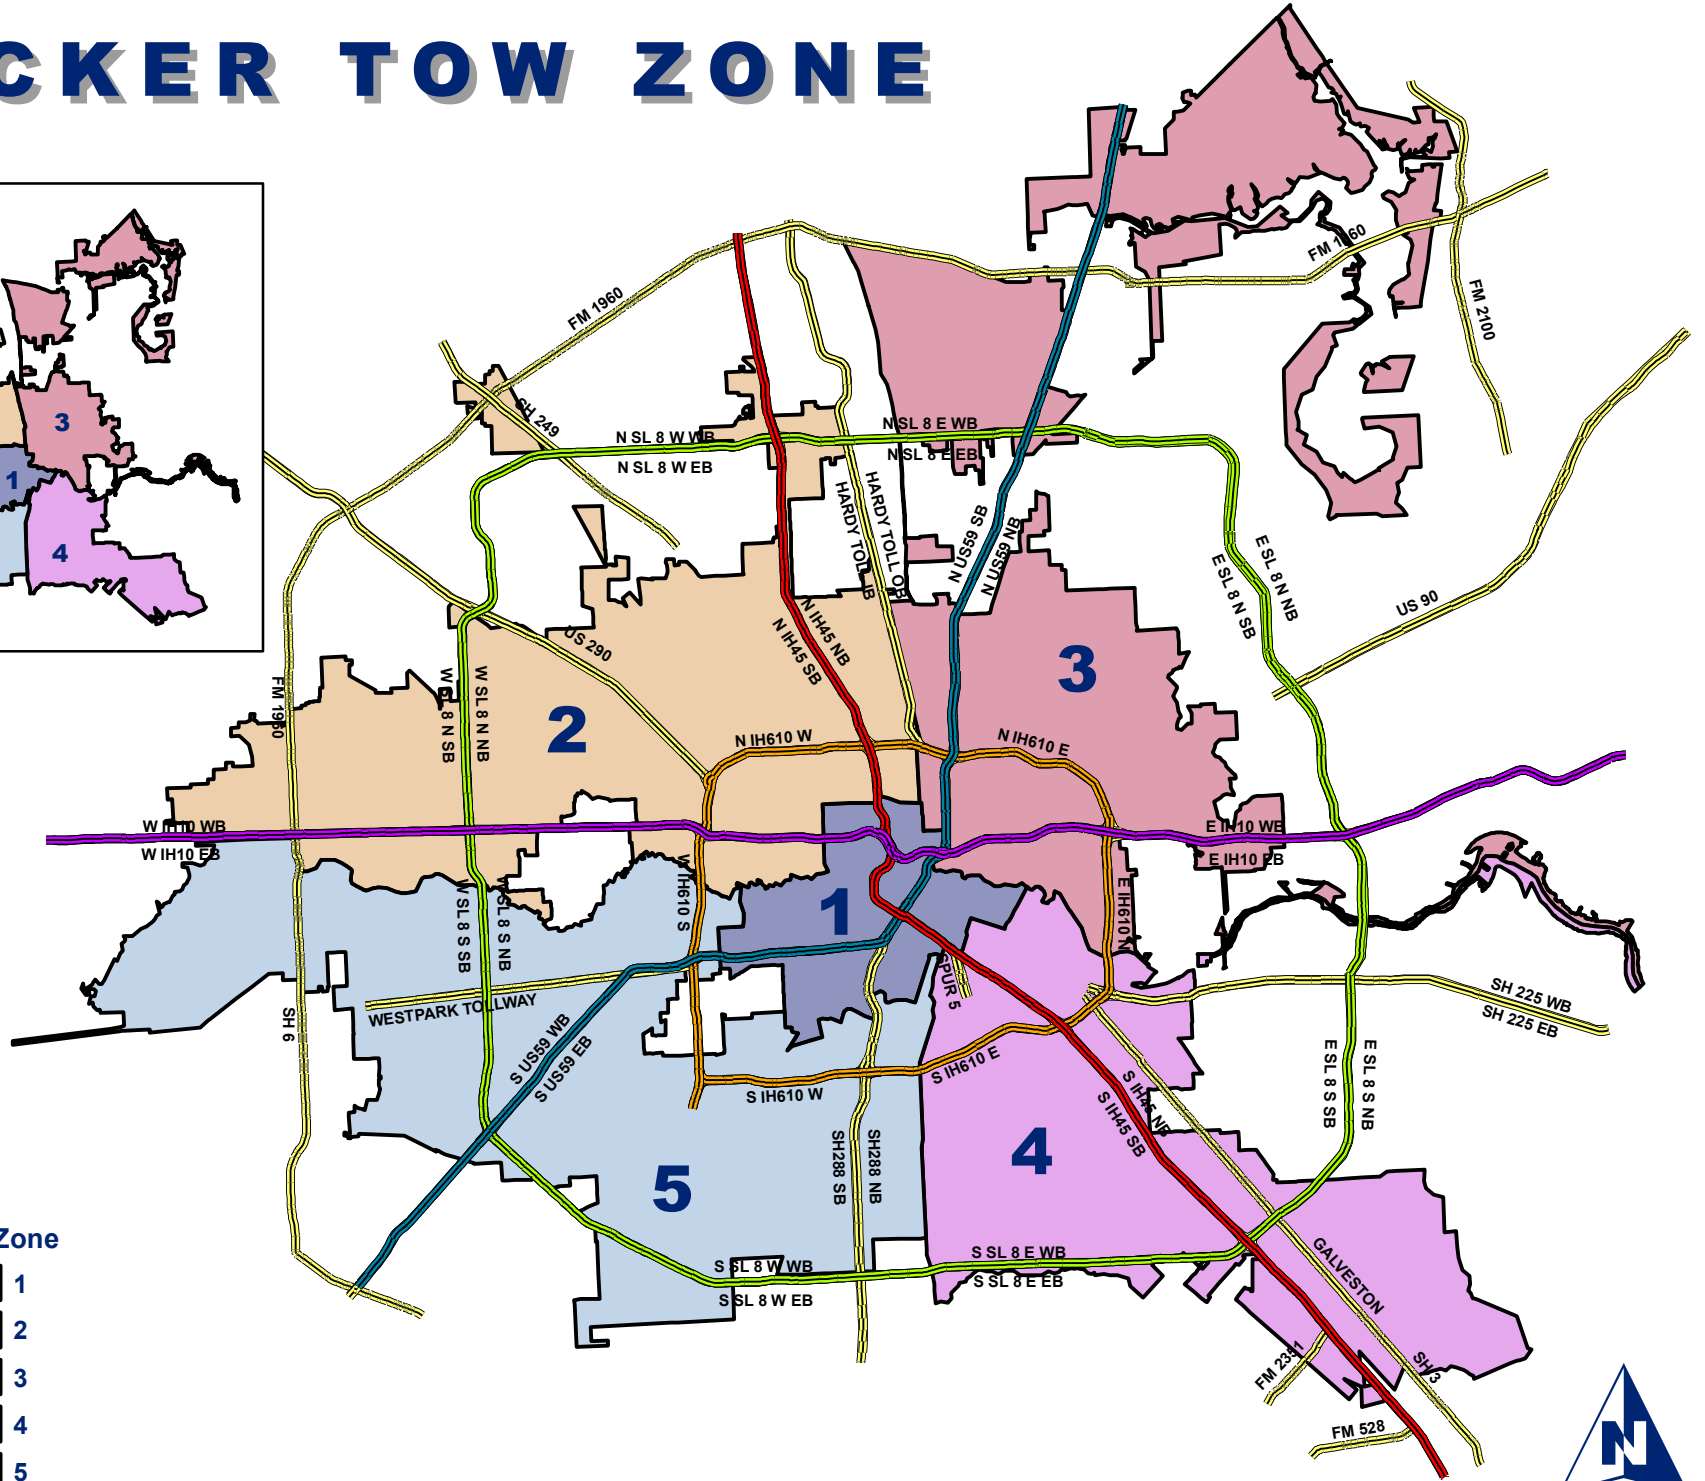

# WRECKER TOW ZONE

## Overview

## Legend

	IH 10		Tow Zone 1
	IH 45		Tow Zone 2
	IH 610		Tow Zone 3
	US 59		Tow Zone 4
	BW 8		Tow Zone 5
	Freeways		