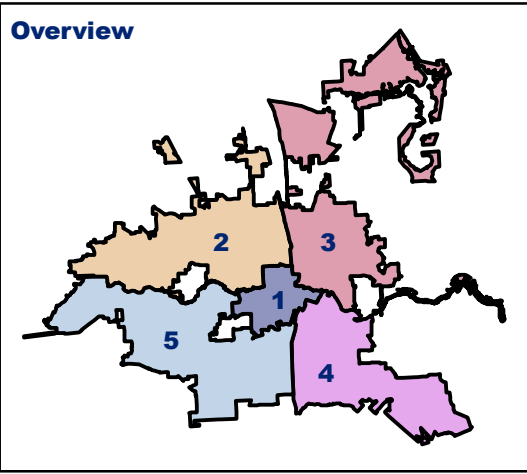

# WRECKER TOW ZONE

## Overview

## Legend

	IH 10		Tow Zone 1
	IH 45		Tow Zone 2
	IH 610		Tow Zone 3
	US 59		Tow Zone 4
	BW 8		Tow Zone 5
	Freeways		