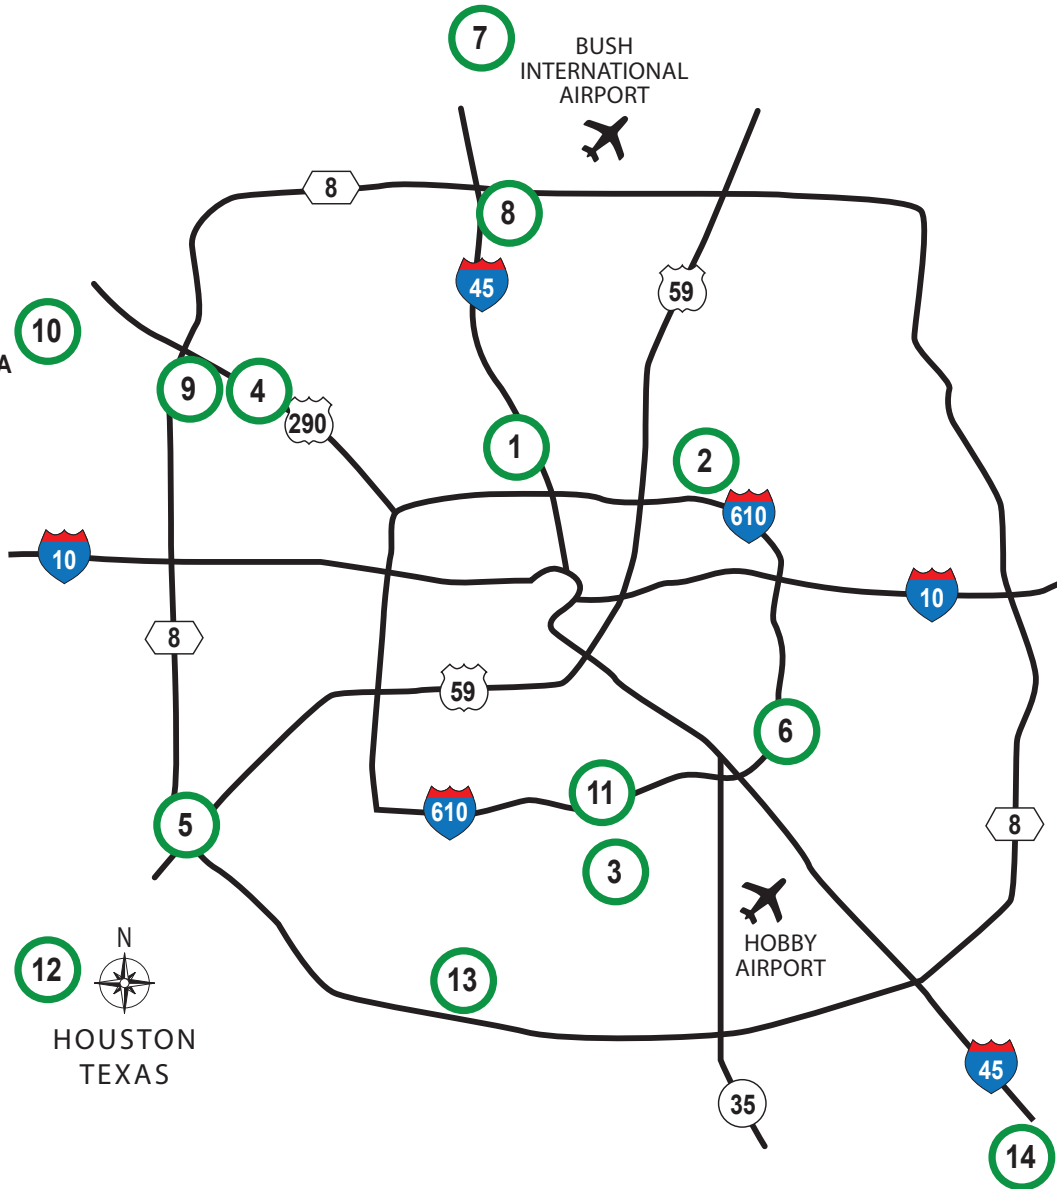

## CHERRY

**SIDEWALKS**  
ACERAS

**DRIVEWAYS**  
CAMINOS DE ENTRADA

**HOUSE SLABS**  
LOSAS DE LA CASA

**ROADWAYS**  
CARRETERAS

**CINDER BLOCKS**  
BLOQUES DE CEMENTO

- 1 Neighborhood Recycling Facility  
9003 N. Main - Houston, TX 77022
- 2 Neighborhood Recycling Facility  
5565 Kirkpatrick - Houston, TX 77028
- 3 Neighborhood Recycling Facility  
5100 Sunbeam - Houston, TX 77033
- 4 Neighborhood Recycling Facility  
14400 Sommermeyer - Houston, TX 77040
- 5 Neighborhood Recycling Facility  
10785 Southwest Fwy - Houston, TX 77074
- 6 Neighborhood Recycling Facility  
2240 Central Street - Houston, TX 77017
- 7 Cherry Recycling Facility  
5810 Riley Fuzzel - Spring, TX 77386
- 8 Cherry Recycling Facility  
909 Pinafore - Houston, TX 77039
- 9 Cherry Recycling Facility  
6019 Crawford - Houston, TX 77041
- 10 Cherry Recycling Facility  
9929 Katy Hockley - Cypress, TX 77433
- 11 Cherry Recycling Facility  
4601 Holmes Rd. - Houston, TX 77545
- 12 Cherry Recycling Facility  
6400 Koeblen - Richmond, TX 77469
- 13 Cherry Recycling Facility  
616 FM 521 - Fresno, TX 77545
- 14 Cherry Recycling Facility  
5502 Hwy 6 - Hitchcock, TX 77563