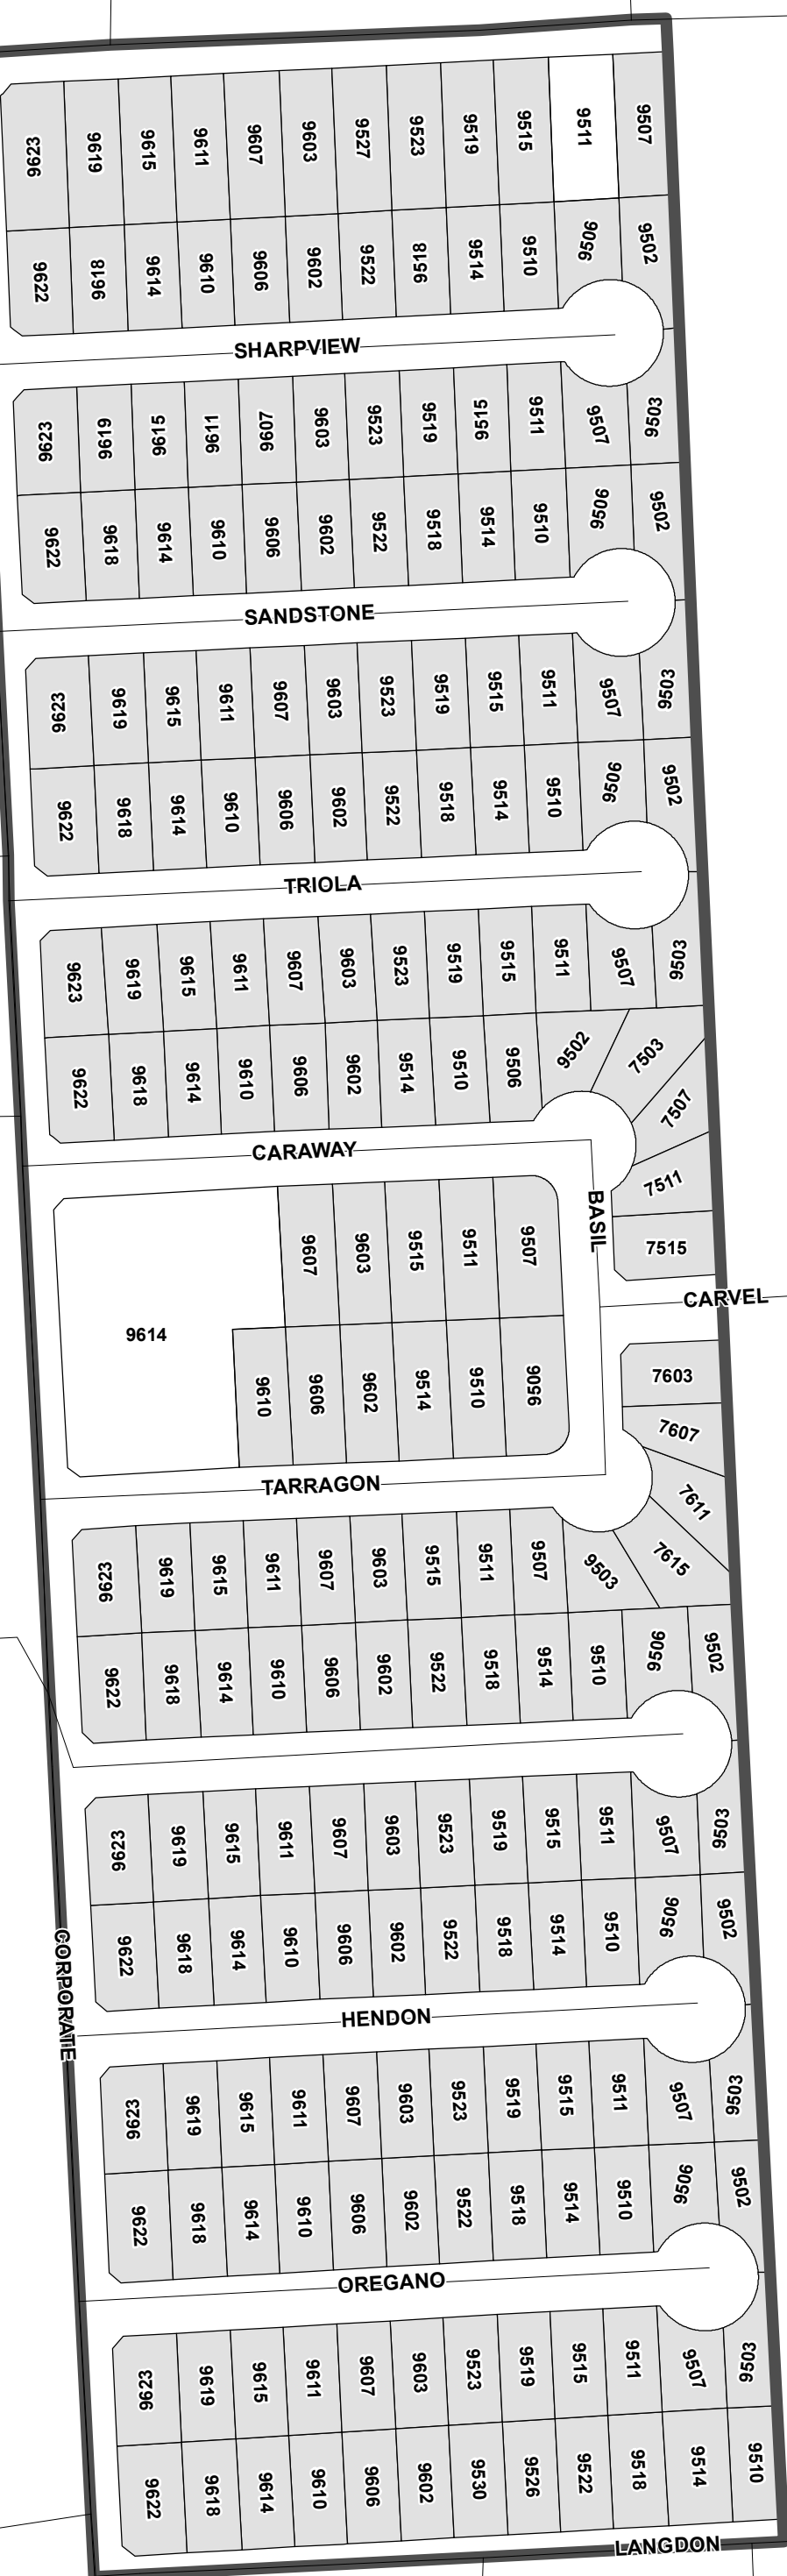

EICHLER

STROUD

Recycling New Addition House Count-207

-  Westwood Patio Homes-Tuesday B Customers
-  In Service
-  No Service