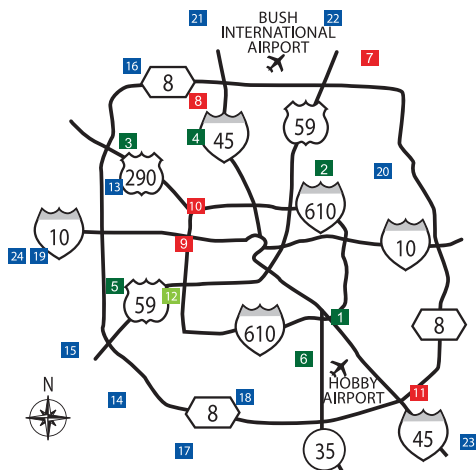

Open Daily - 9am - 6pm

- | | |
|--|----------------------------------|
| 7 Kingwood (Branch Library) | Bens View Lane @ Bens Branch Dr. |
| 8 Doss Park (gates close at 5 pm) | 2500 Frick Rd. (County Park) |
| 9 Memorial Park <small>NEW LOCATION</small> Softball Parking lot | Adjacent Valle-Asche Playground |
| 10 T.C. Jester Park | 4200 T.C. Jester West |
| 11 Ellington Airport Recycling Drop-off | Hwy 3 @ Brantley Rd |

Open Monday - Friday 7:00am - 5:30pm & Saturday 7am - 12pm

Living Earth sites have limited hours 12/26 and 12/31; closed on 1/1/21.

- | | |
|--------------------------------------|----------------------------------|
| 13 5802 Crawford Rd | 19 27733 Katy Freeway, Katy TX |
| 14 1503 Industrial Dr, Missouri City | 20 10310 Beaumont Highway |
| 15 1700 Highway 90A East, Richmond | 21 17555 I-45 South, Conroe TX |
| 16 12202 Cutten Rd. | 22 20611 US Hwy 59, New Caney TX |
| 17 16138 Hwy 6 | 23 1000 FM 1266, Dickinson TX |
| 18 5210 S Sam Houston Pkwy E | 24 9306 FM 523, Freeport TX |

No

Tree Stands

No

Tinsel, Garland, Ornaments, Plastic Bags, or String Lights

No

Flocked Artificial Painted Trees

Thank you Tree Sponsor

www.houstonsolidwaste.org