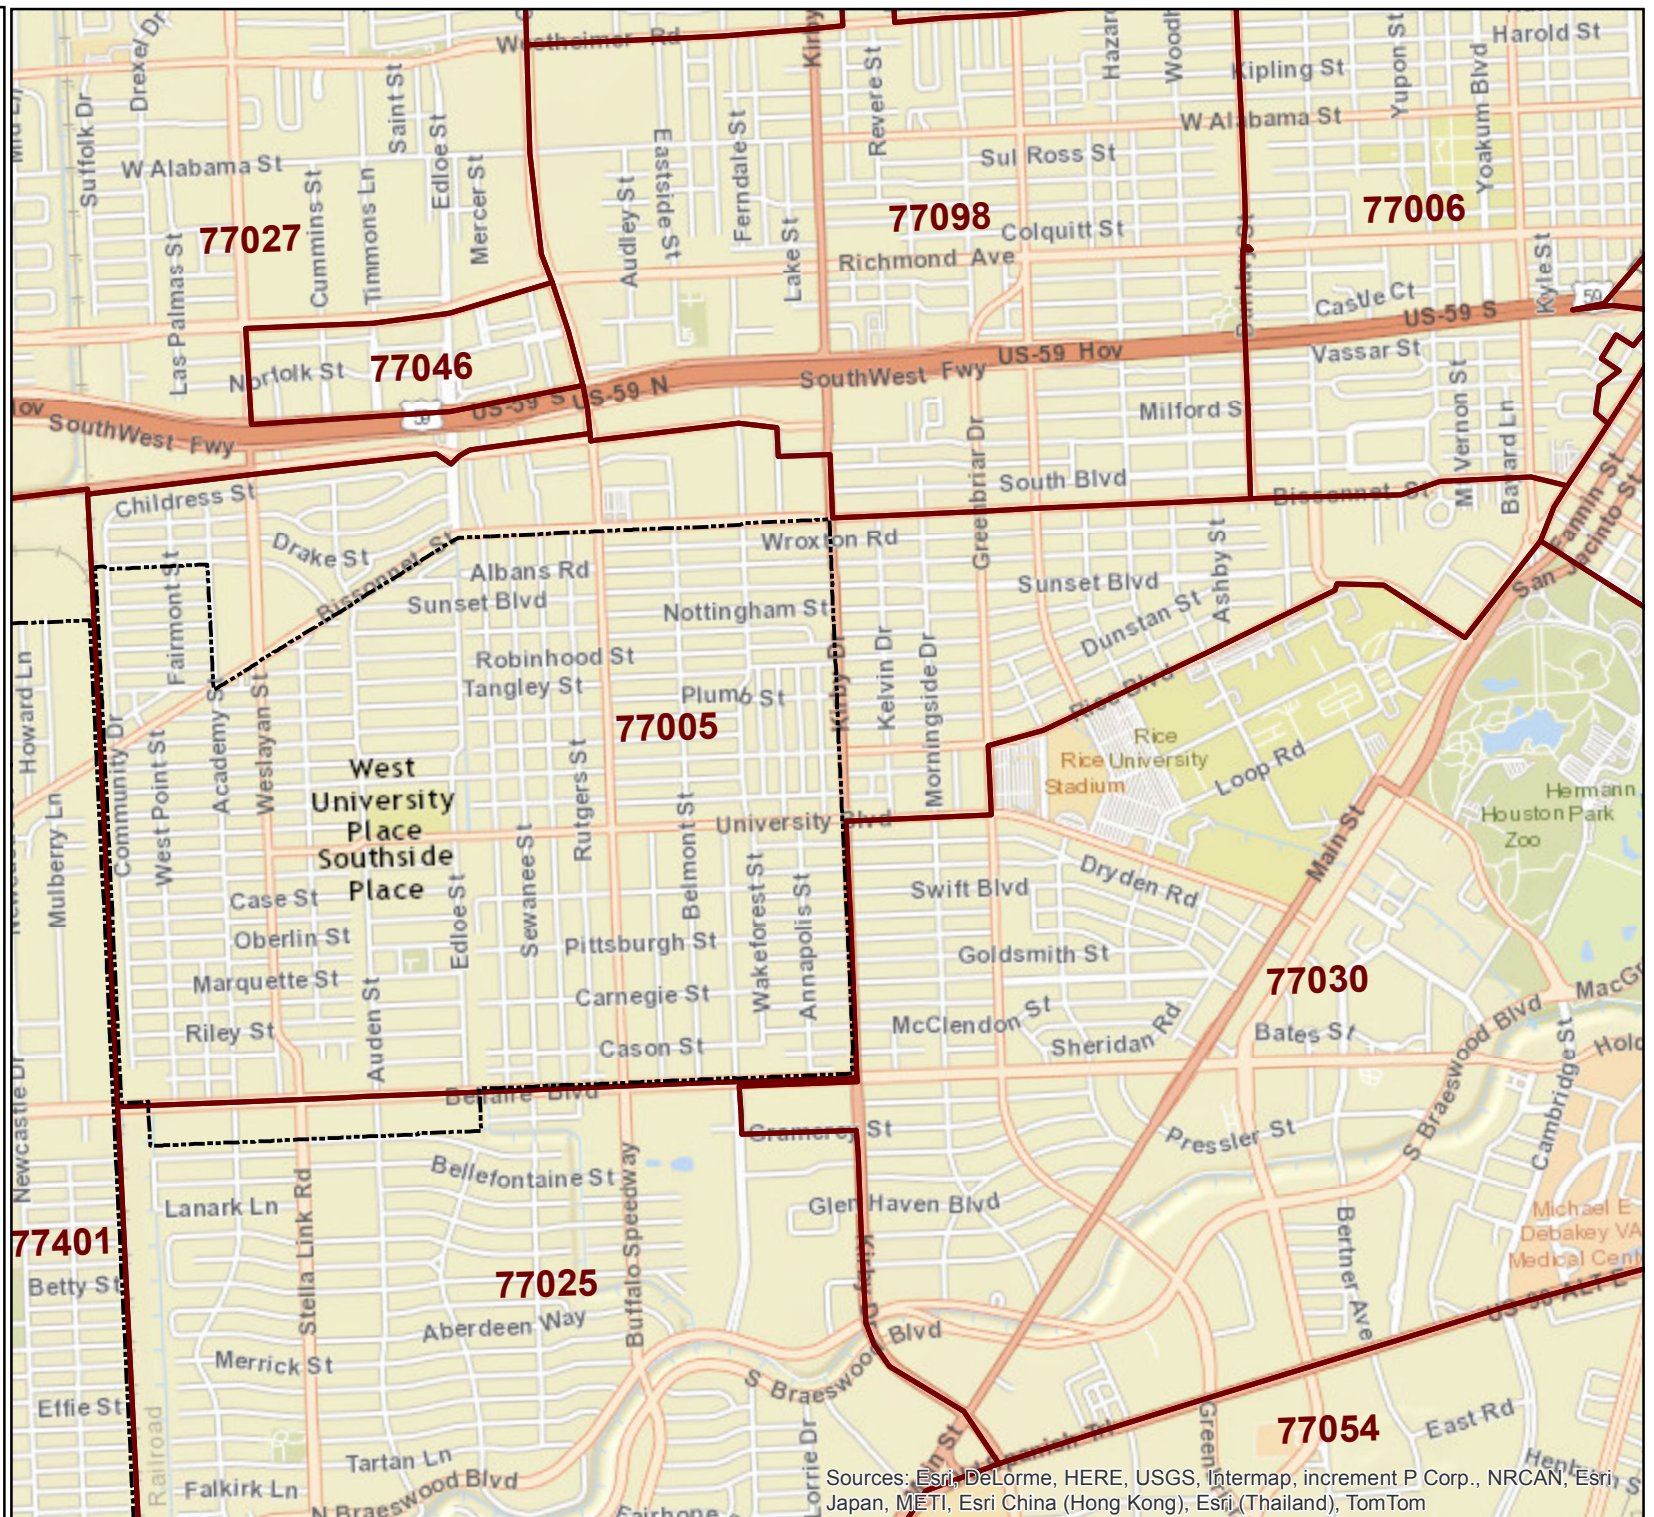

City of Houston ZIP Code 77005

-  City of Houston Limits
-  ZIP Code Boundary

Source: COHGIS Database
ESRI
Date: Nov 2014
Reference: PJ17796_77005

0 600 1,200 2,400
Feet

This map is made available for reference purposes only and should not be substituted for a survey product. The City of Houston will not accept liability of any kind in conjunction with its use.

**PLANNING &
DEVELOPMENT
DEPARTMENT**

Sources: Esri, DeLorme, HERE, USGS, Intermap, increment P Corp., NRCAN, Esri Japan, METI, Esri China (Hong Kong), Esri (Thailand), TomTom