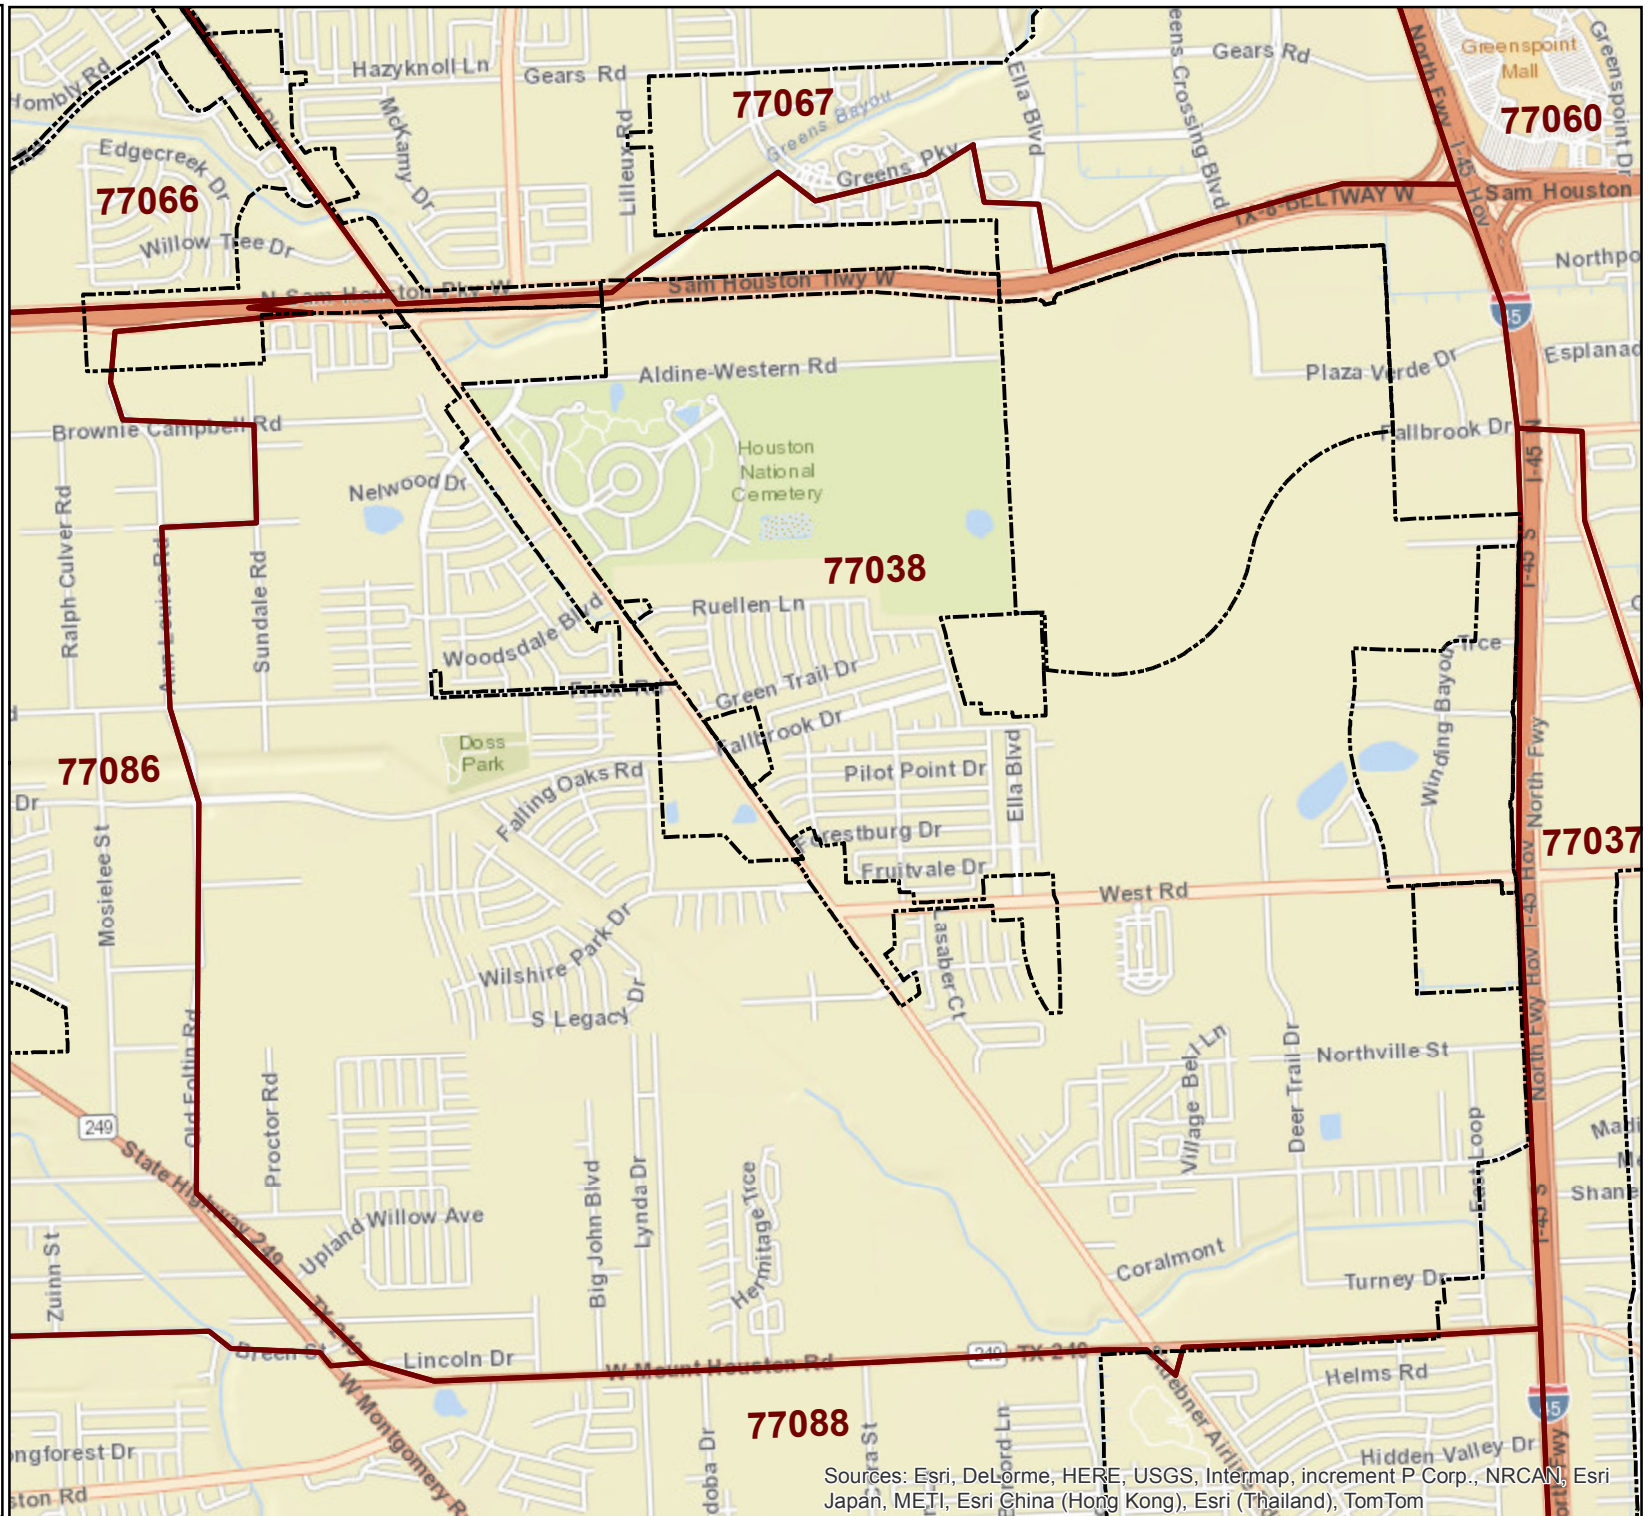

City of Houston ZIP Code 77038

-  City of Houston Limits
-  ZIP Code Boundary

Source: COHGIS Database
ESRI
Date: Oct 2014
Reference: PJ17796_77038

0 650 1,300 2,600
Feet

This map is made available for reference purposes only and should not be substituted for a survey product. The City of Houston will not accept liability of any kind in conjunction with its use.

**PLANNING &
DEVELOPMENT
DEPARTMENT**

Sources: Esri, DeLorme, HERE, USGS, Intermap, increment P Corp., NRCAN, Esri Japan, METI, Esri China (Hong Kong), Esri (Thailand), TomTom